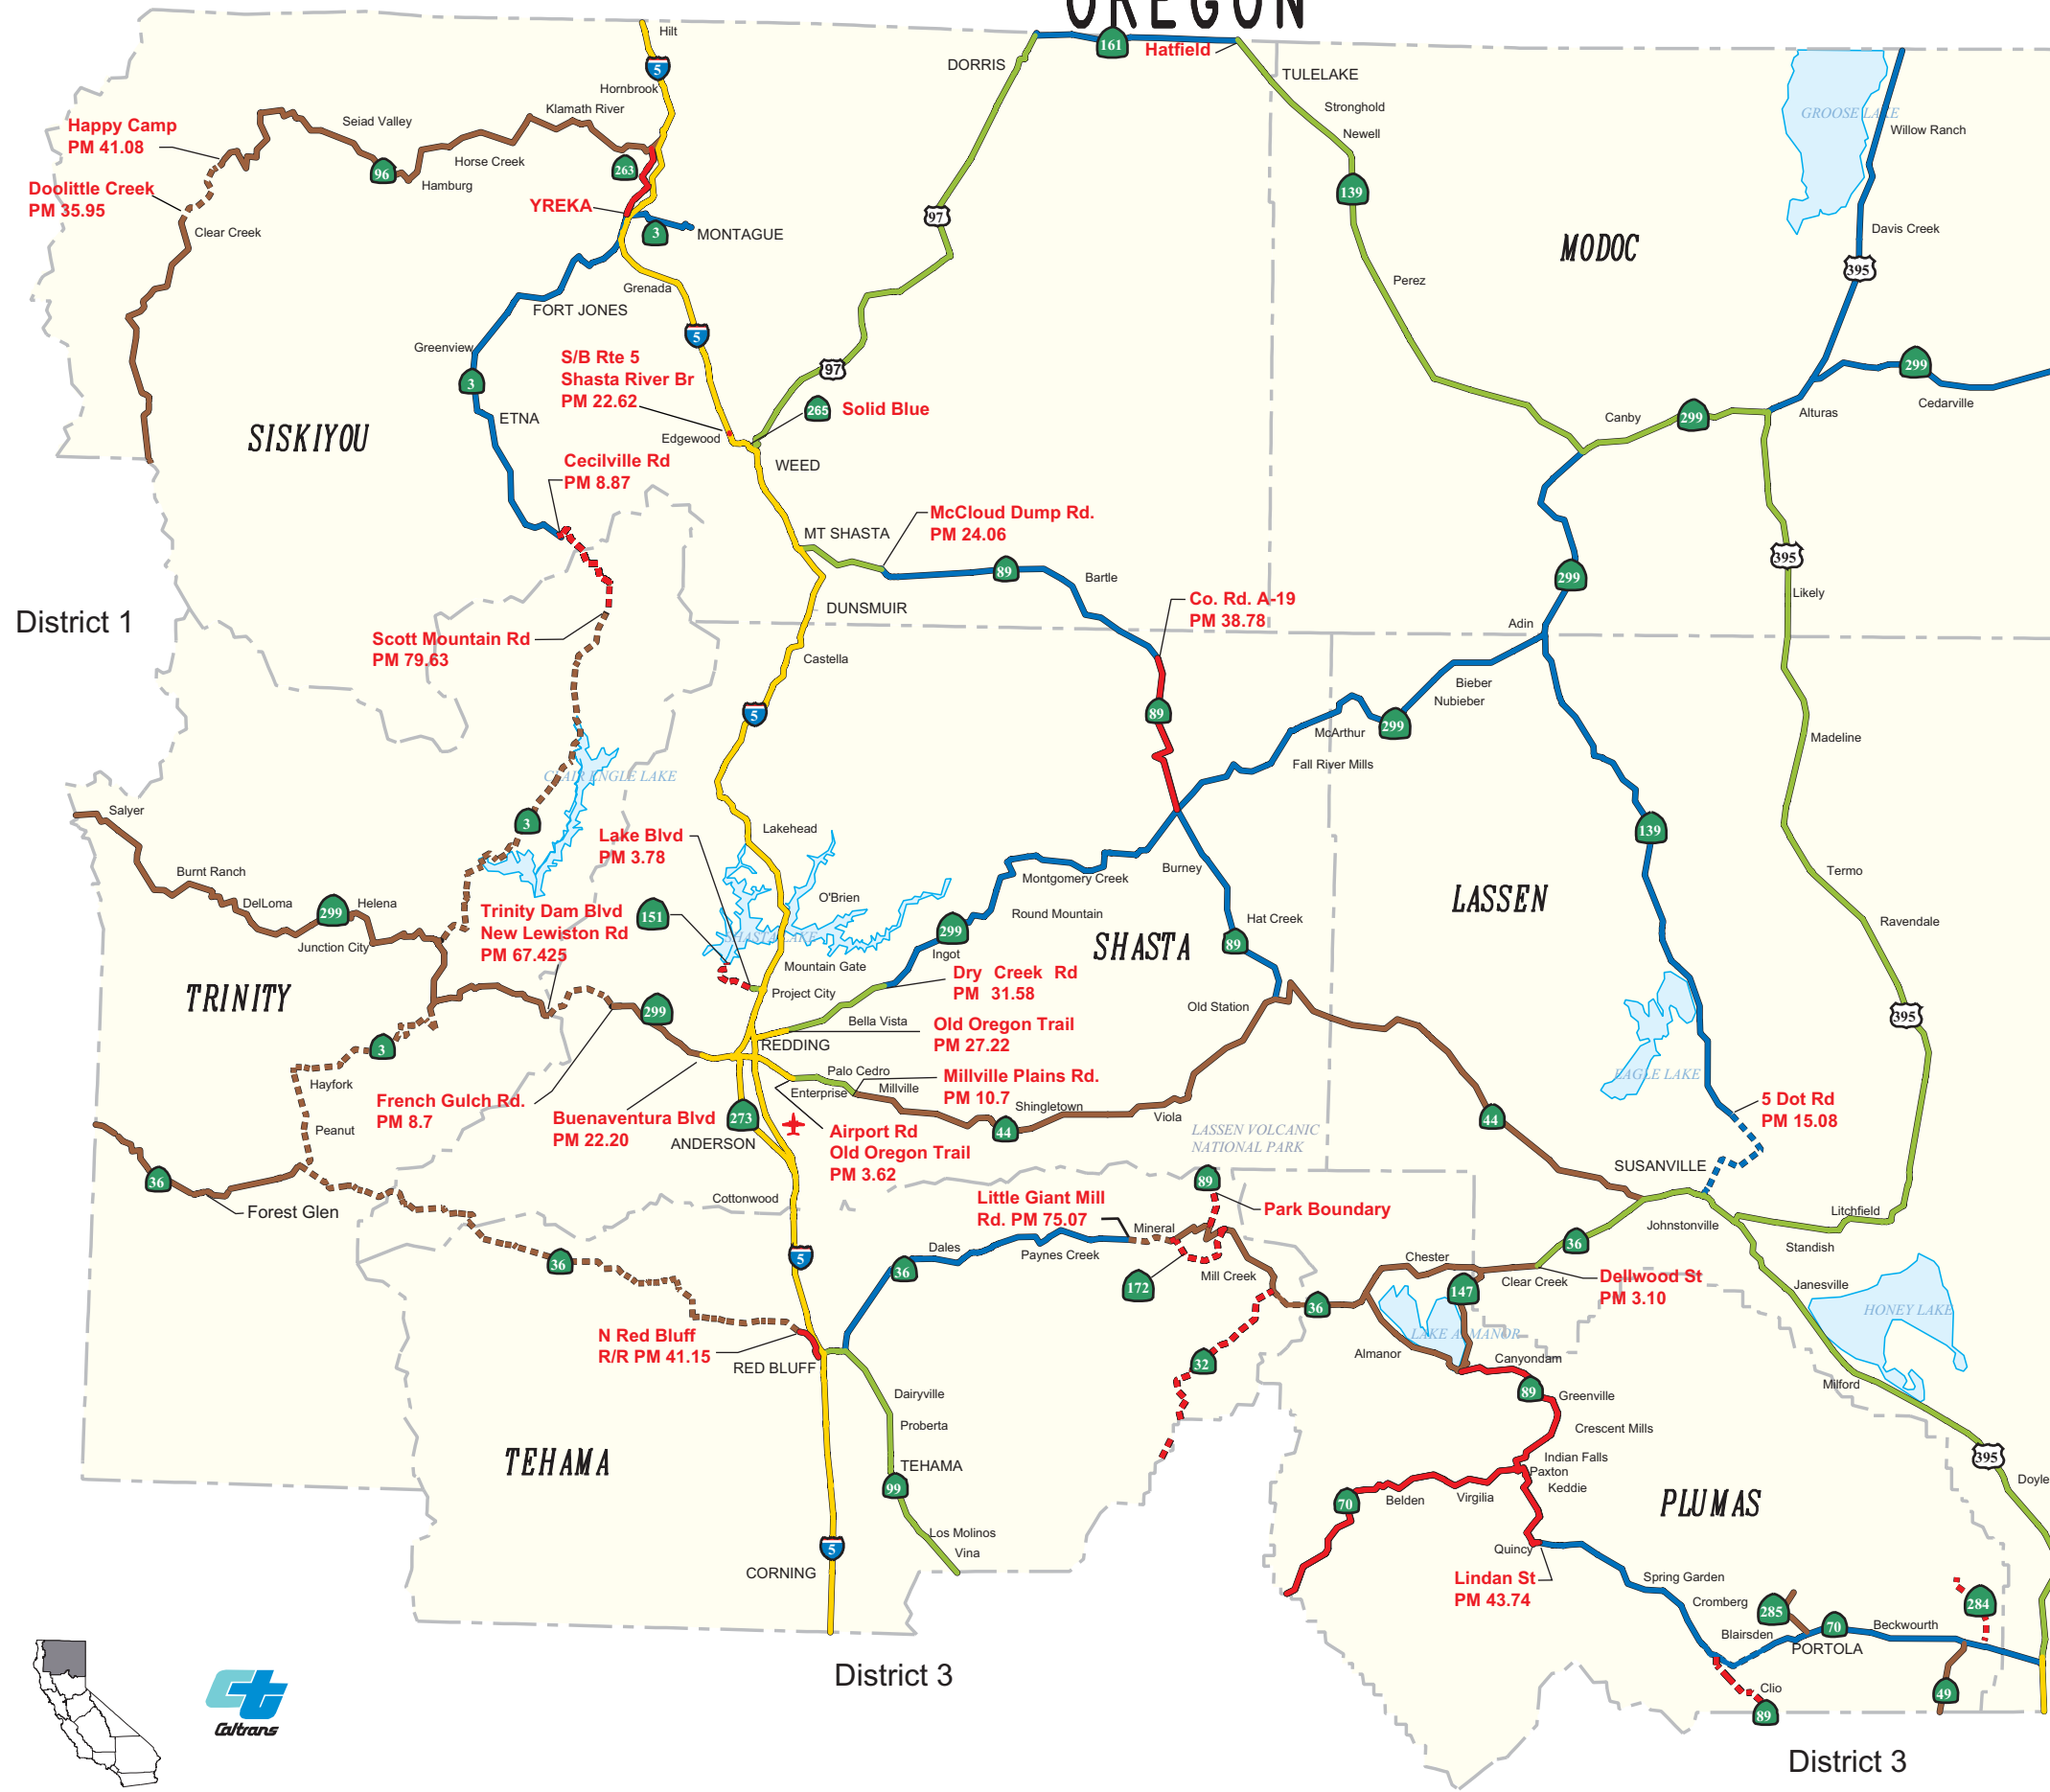

OREGON

ANNUAL PERMIT Purple Weight Maps DISTRICT 2

Map 2 of 12

Not to scale

See pilot car legend for escort requirements

NEVADA