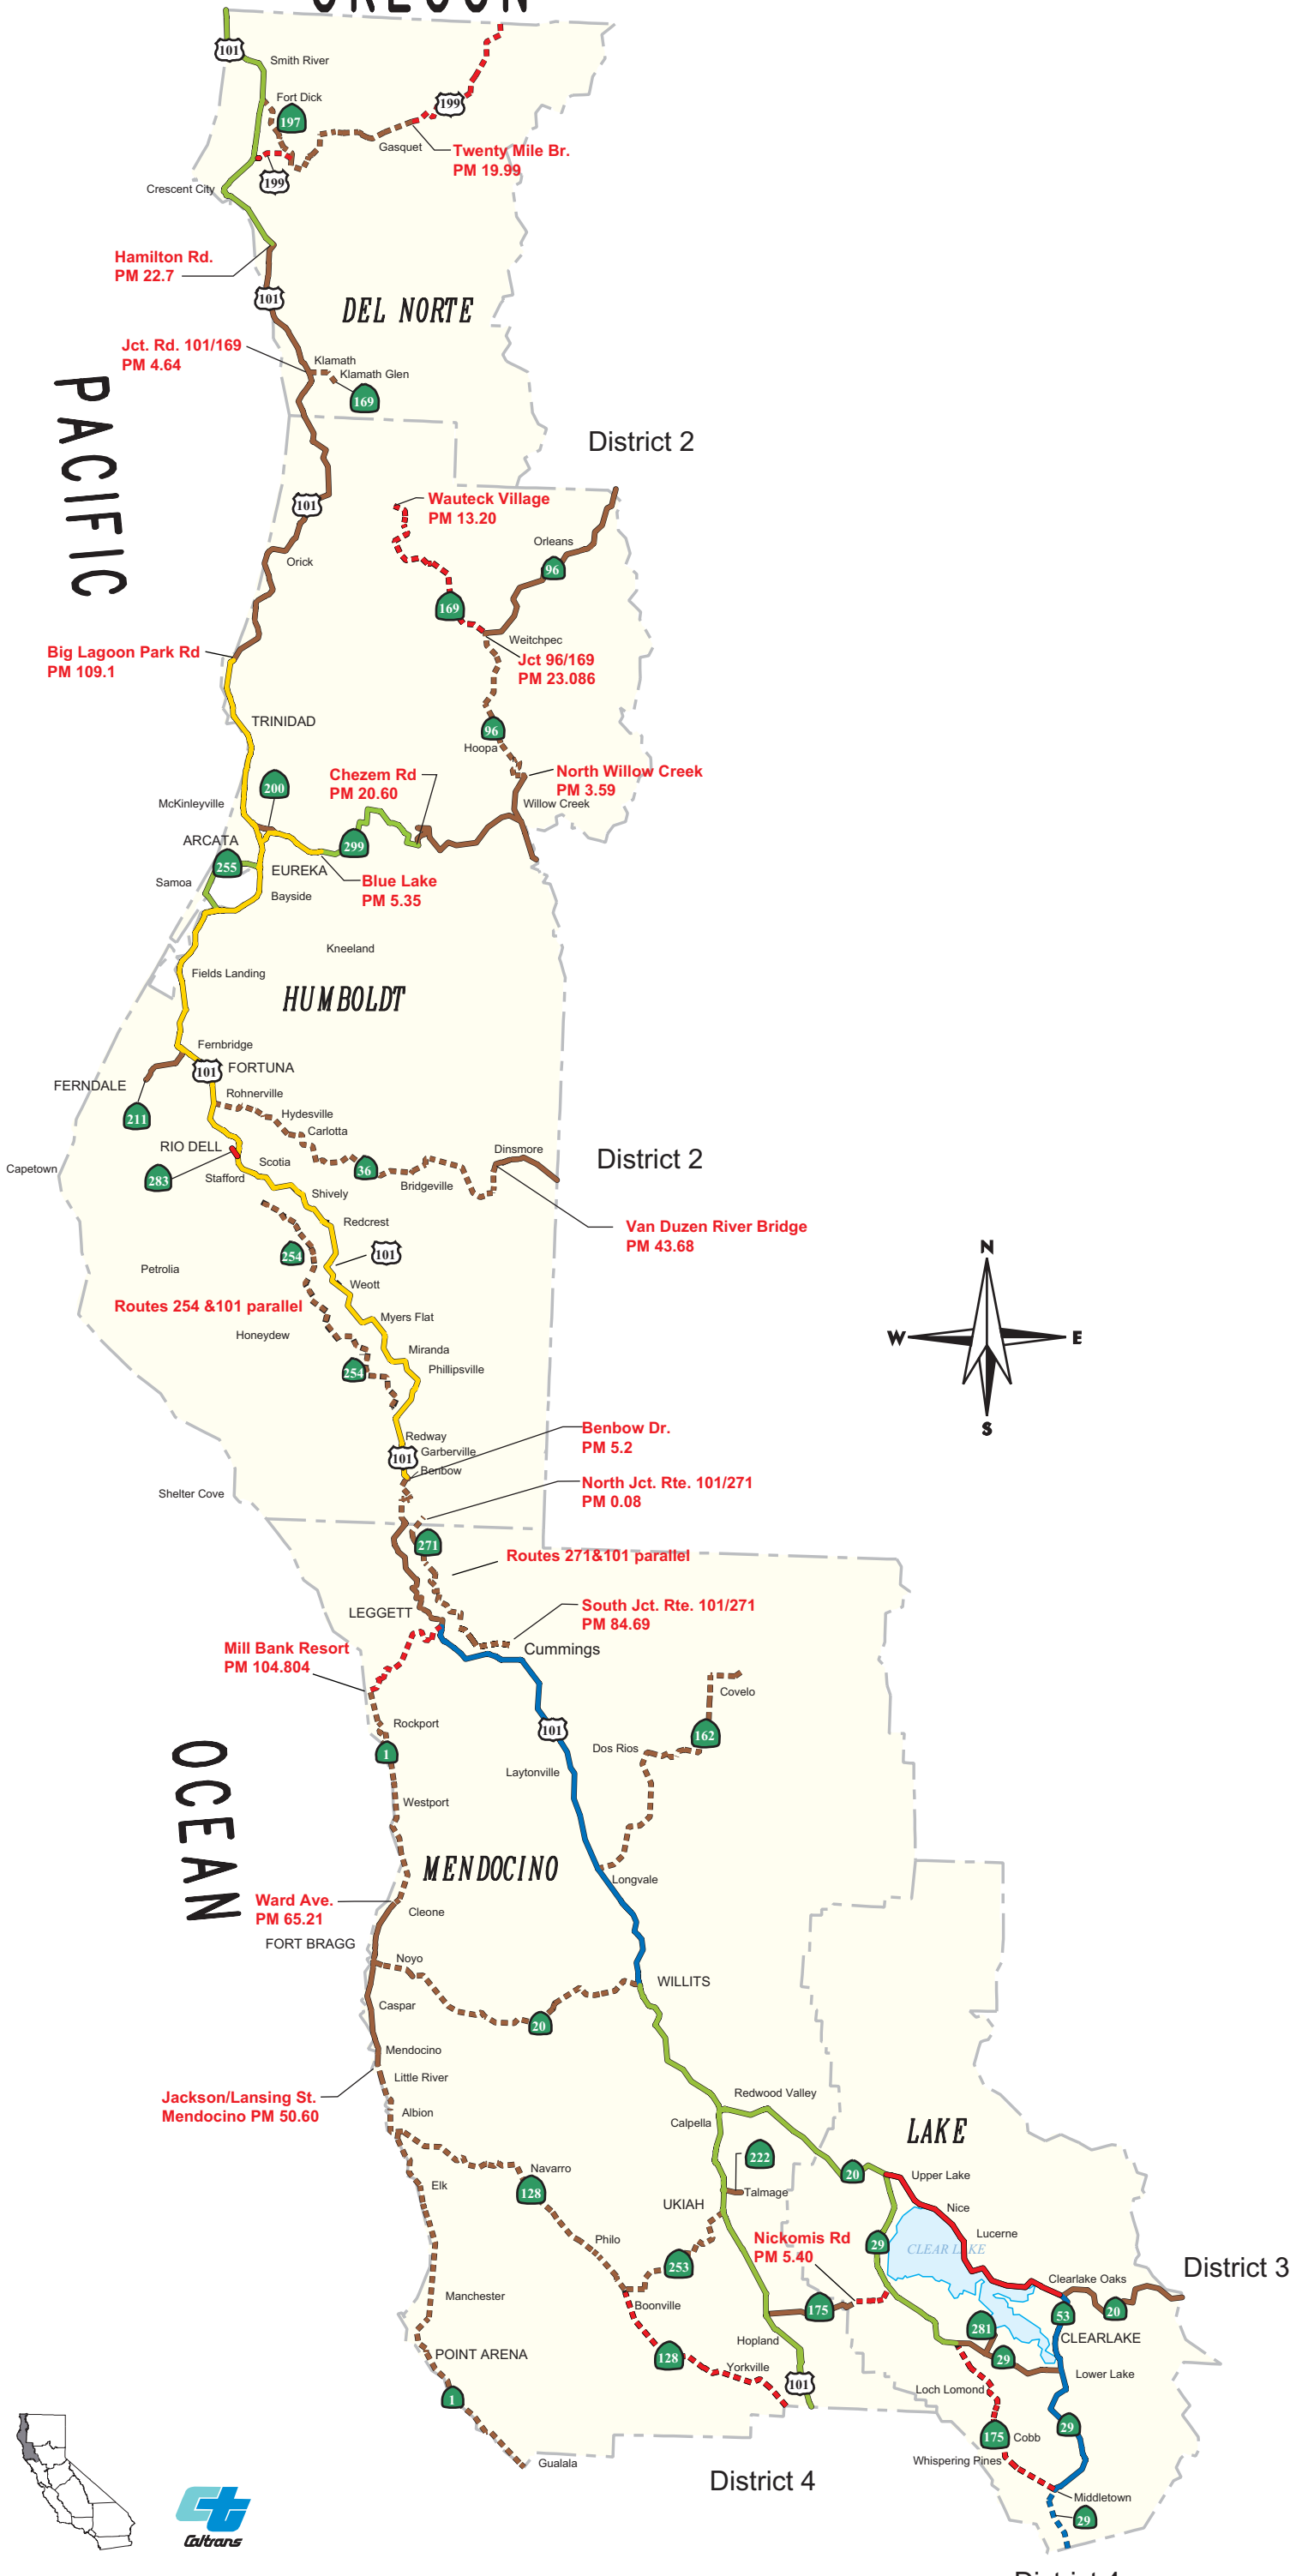

OREGON

PACIFIC

OCEAN

ANNUAL PERMIT LEGAL WEIGHT PILOT CAR MAPS

DISTRICT 1

Map 1 of 12
Not to scale

See pilot car legend for escort requirements