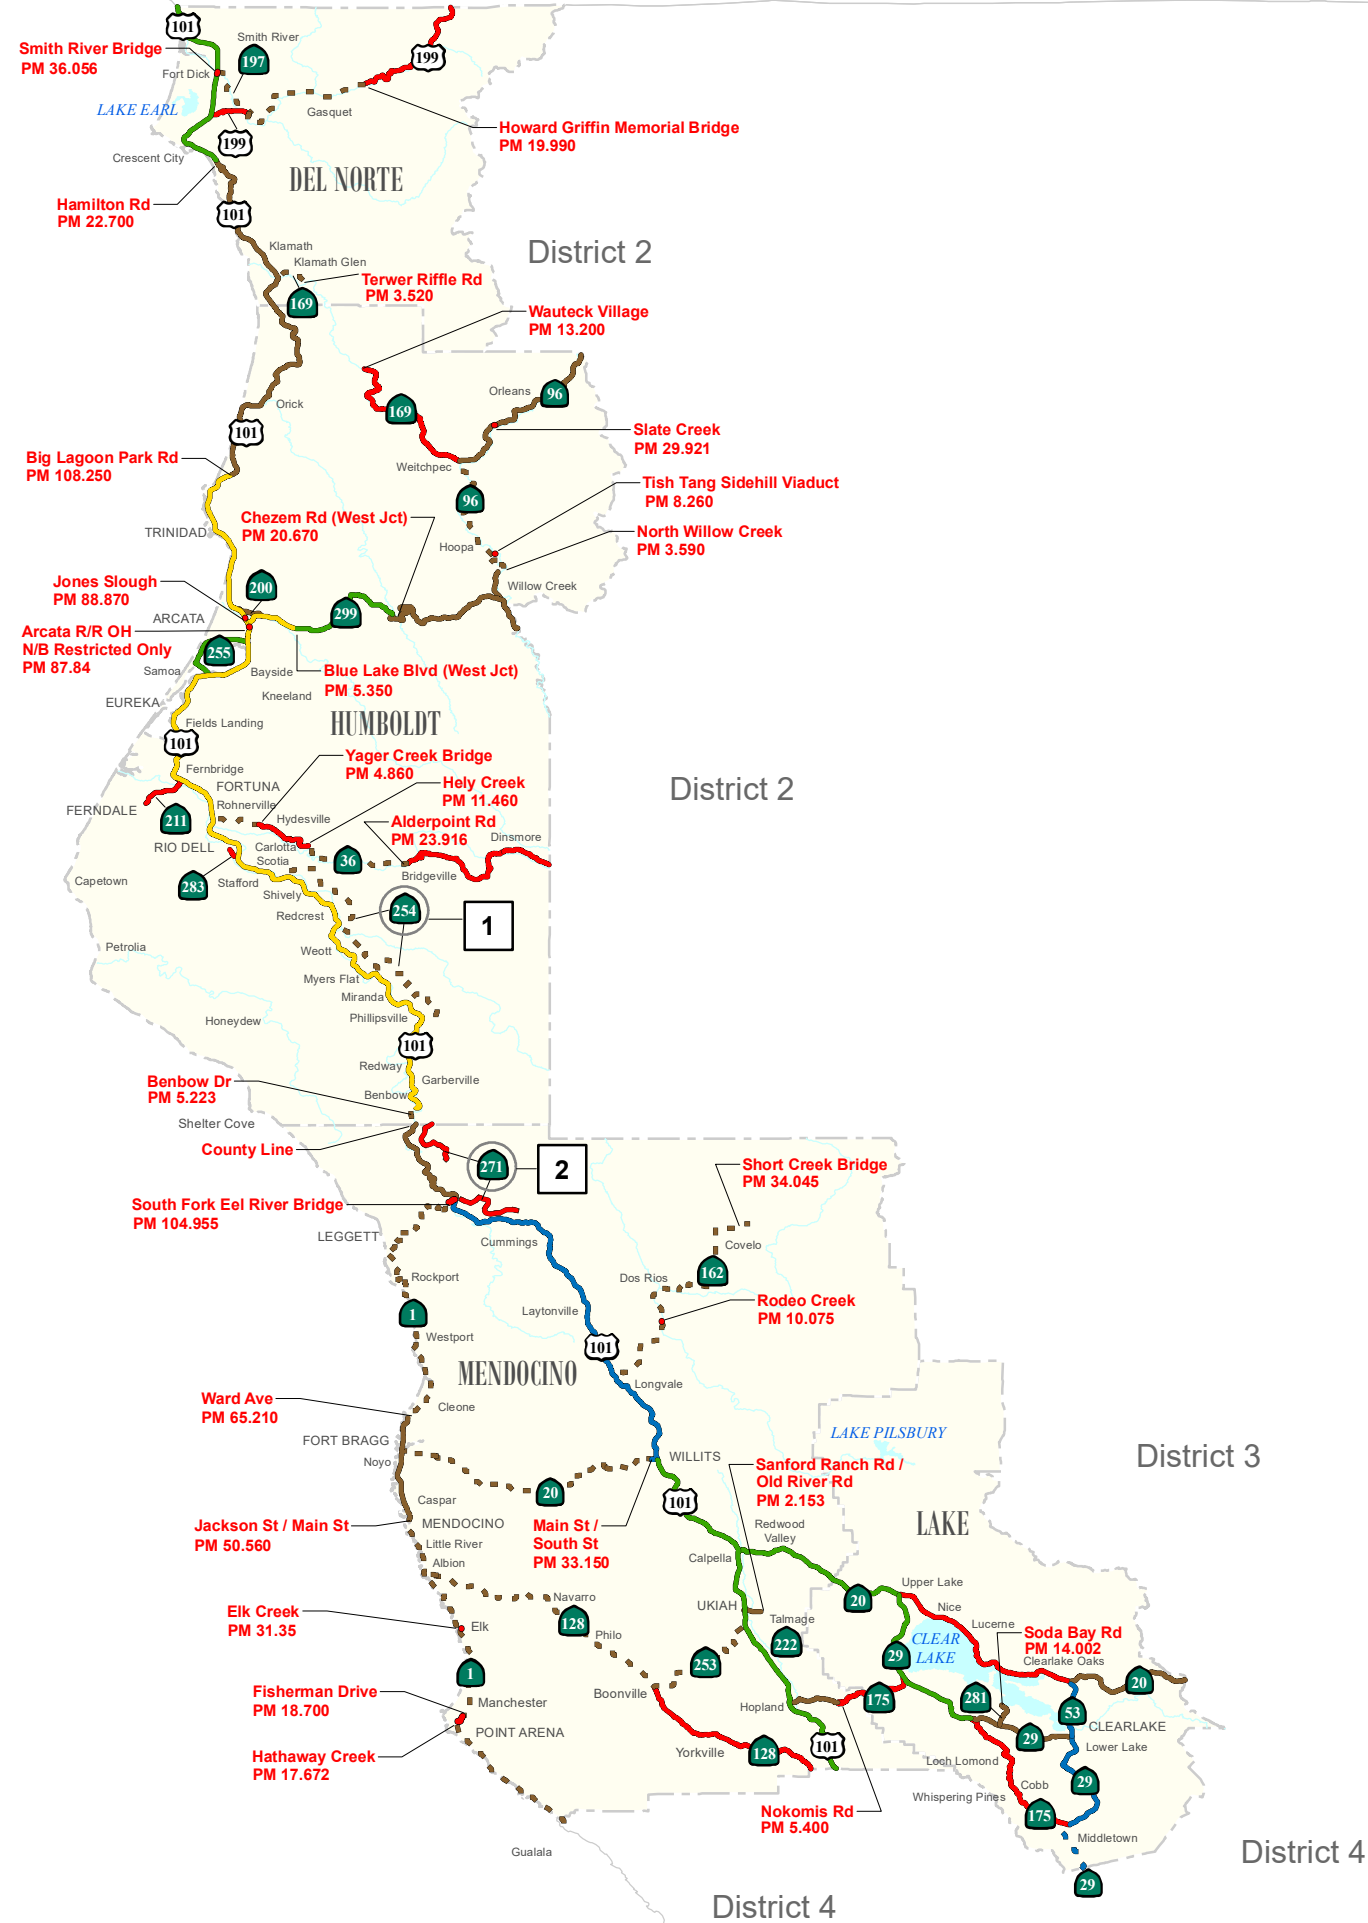

OREGON

PACIFIC OCEAN

California Department of Transportation, Transportation Permits Issuance Branch

ANNUAL PERMIT Purple Weight PILOT CAR MAPS

DISTRICT 1

Map 1 of 12

Not to scale

See pilot car legend for escort requirements