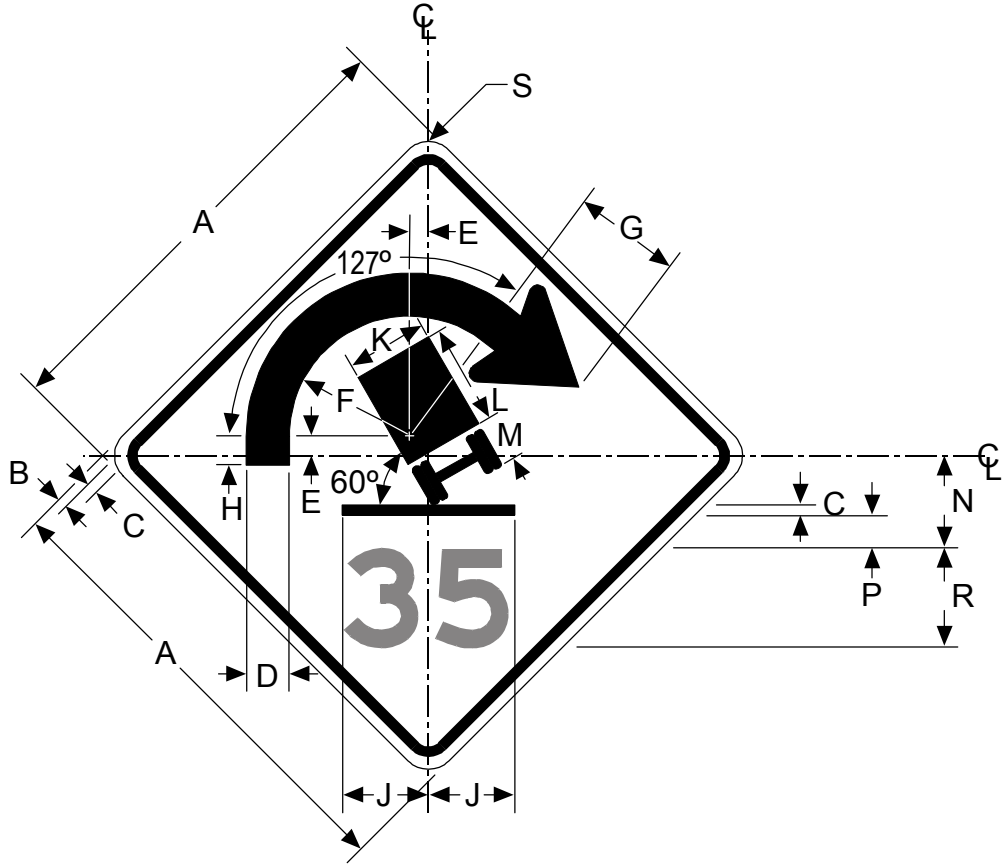

MUTCD NUMBER None

CODE W4-22
Lt. or Rt.

Notes:

1. For Arrowhead dimensions, see Appendix Page 2.
2. Speed variable, specify when ordering.
3. May be ordered in either a diamond or square shape.

SIGN SIZE (Inches)	DIMENSIONS (Inches)															
	A	B	C	D	E	F	G	H	J	K	L	M	N	P	R	S
72 x 72	72	1	1-3/4	6-3/4	3	18-3/4	16-1/2	4-1/2	13-1/2	12-3/4	15-3/4	7-1/2	14-5/8	5-1/4	15E	4-1/2
96 x 96	96	1-1/4	2-1/4	9	4	25	22	6	18	17	21	10	19-1/2	7	20E	6

SIGN SIZE (mm)	DIMENSIONS (Millimeters)															
	A	B	C	D	E	F	G	H	J	K	L	M	N	P	R	S
1829 x 1829	1829	25	44	171	76	476	419	114	343	324	400	191	371	133	375E	114
2438 x 2438	2438	32	57	229	102	635	559	152	457	432	533	254	495	178	500E	152

COLORS
BORDER & LEGEND - BLACK (NON-REFLECTIVE)
BACKGROUND - YELLOW (REFLECTIVE)

- THE POLICY FOR INTENDED USAGE OF THIS SIGN IS SHOWN ON REVERSE SIDE -

Gerry Kreis
 CHIEF, OFFICE OF SIGNS AND DELINEATION