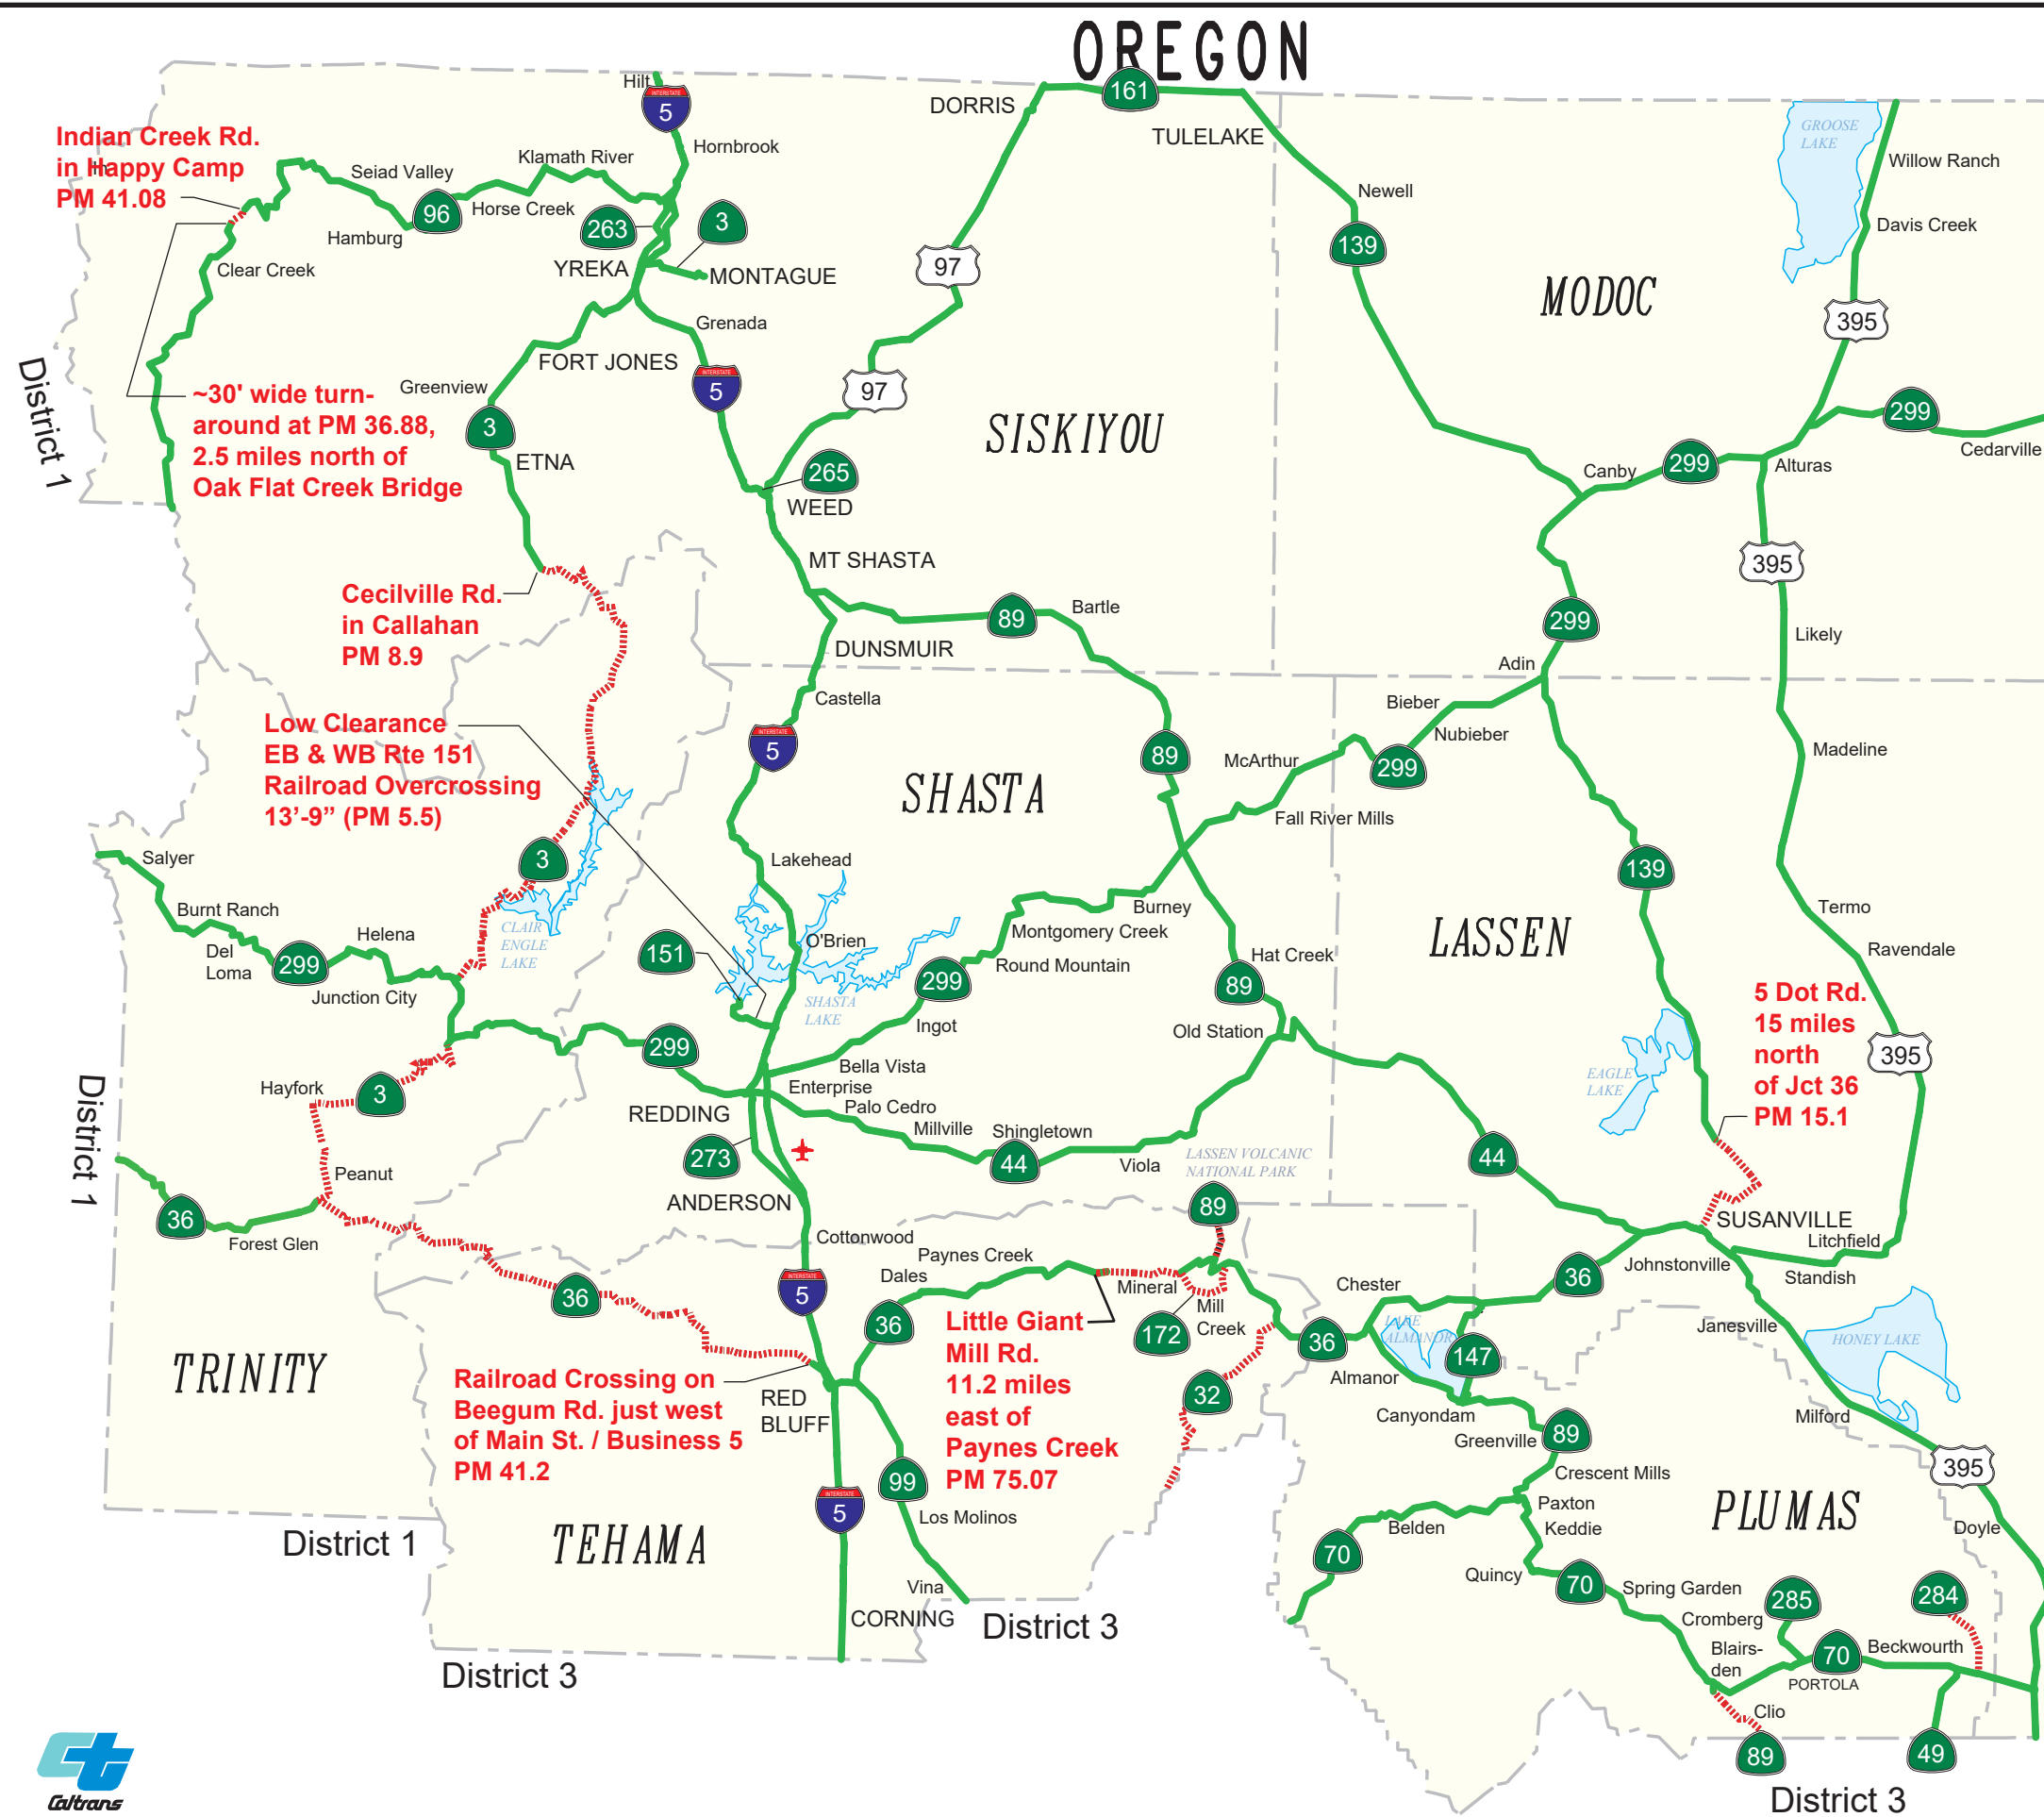

45' BUS & MOTORHOME MAP on California State Highways

DISTRICT 2

Map 2 of 12

Not to scale

Last revised September 2, 2010

LEGEND

 Buses and motorhomes up to 45 feet maximum allowed

 Buses and motorhomes over 40 feet prohibited

NEVADA

California Department of Transportation
Legal Truck Access Branch