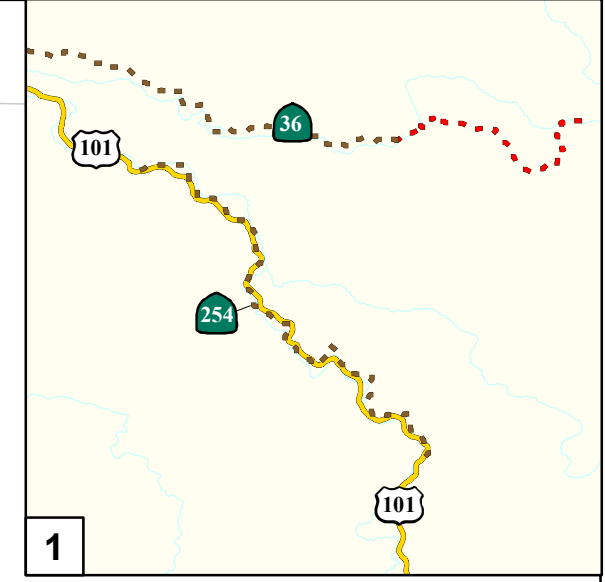

OREGON

PACIFIC OCEAN

California Department of Transportation, Transportation Permits Issuance Branch

SINGLE TRIP PERMIT PILOT CAR MAPS

DISTRICT 1

Map 1 of 12

Not to scale

See pilot car legend for escort requirements

MENDOCINO

LAKE

LAKE EARL

LAKE PILSBURY

CLEAR LAKE

Hamilton Rd
PM 22.700

Howard Griffin Memorial Bridge
PM 19.990

Terwer Riffle Rd
PM 3.520

Benbow Dr
PM 5.223

Short Creek Bridge
PM 34.045

Ward Ave
PM 65.210

Wildwood Campground
PM 3.400

Main St / South St
PM 33.150

Jackson St/Main St
PM 50.560

Two Rock Lookout
PM 27.510

Sanford Ranch Rd / Old River Rd
PM 2.153

Soda Bay Rd
PM 14.002

Nokomis Rd
PM 5.400