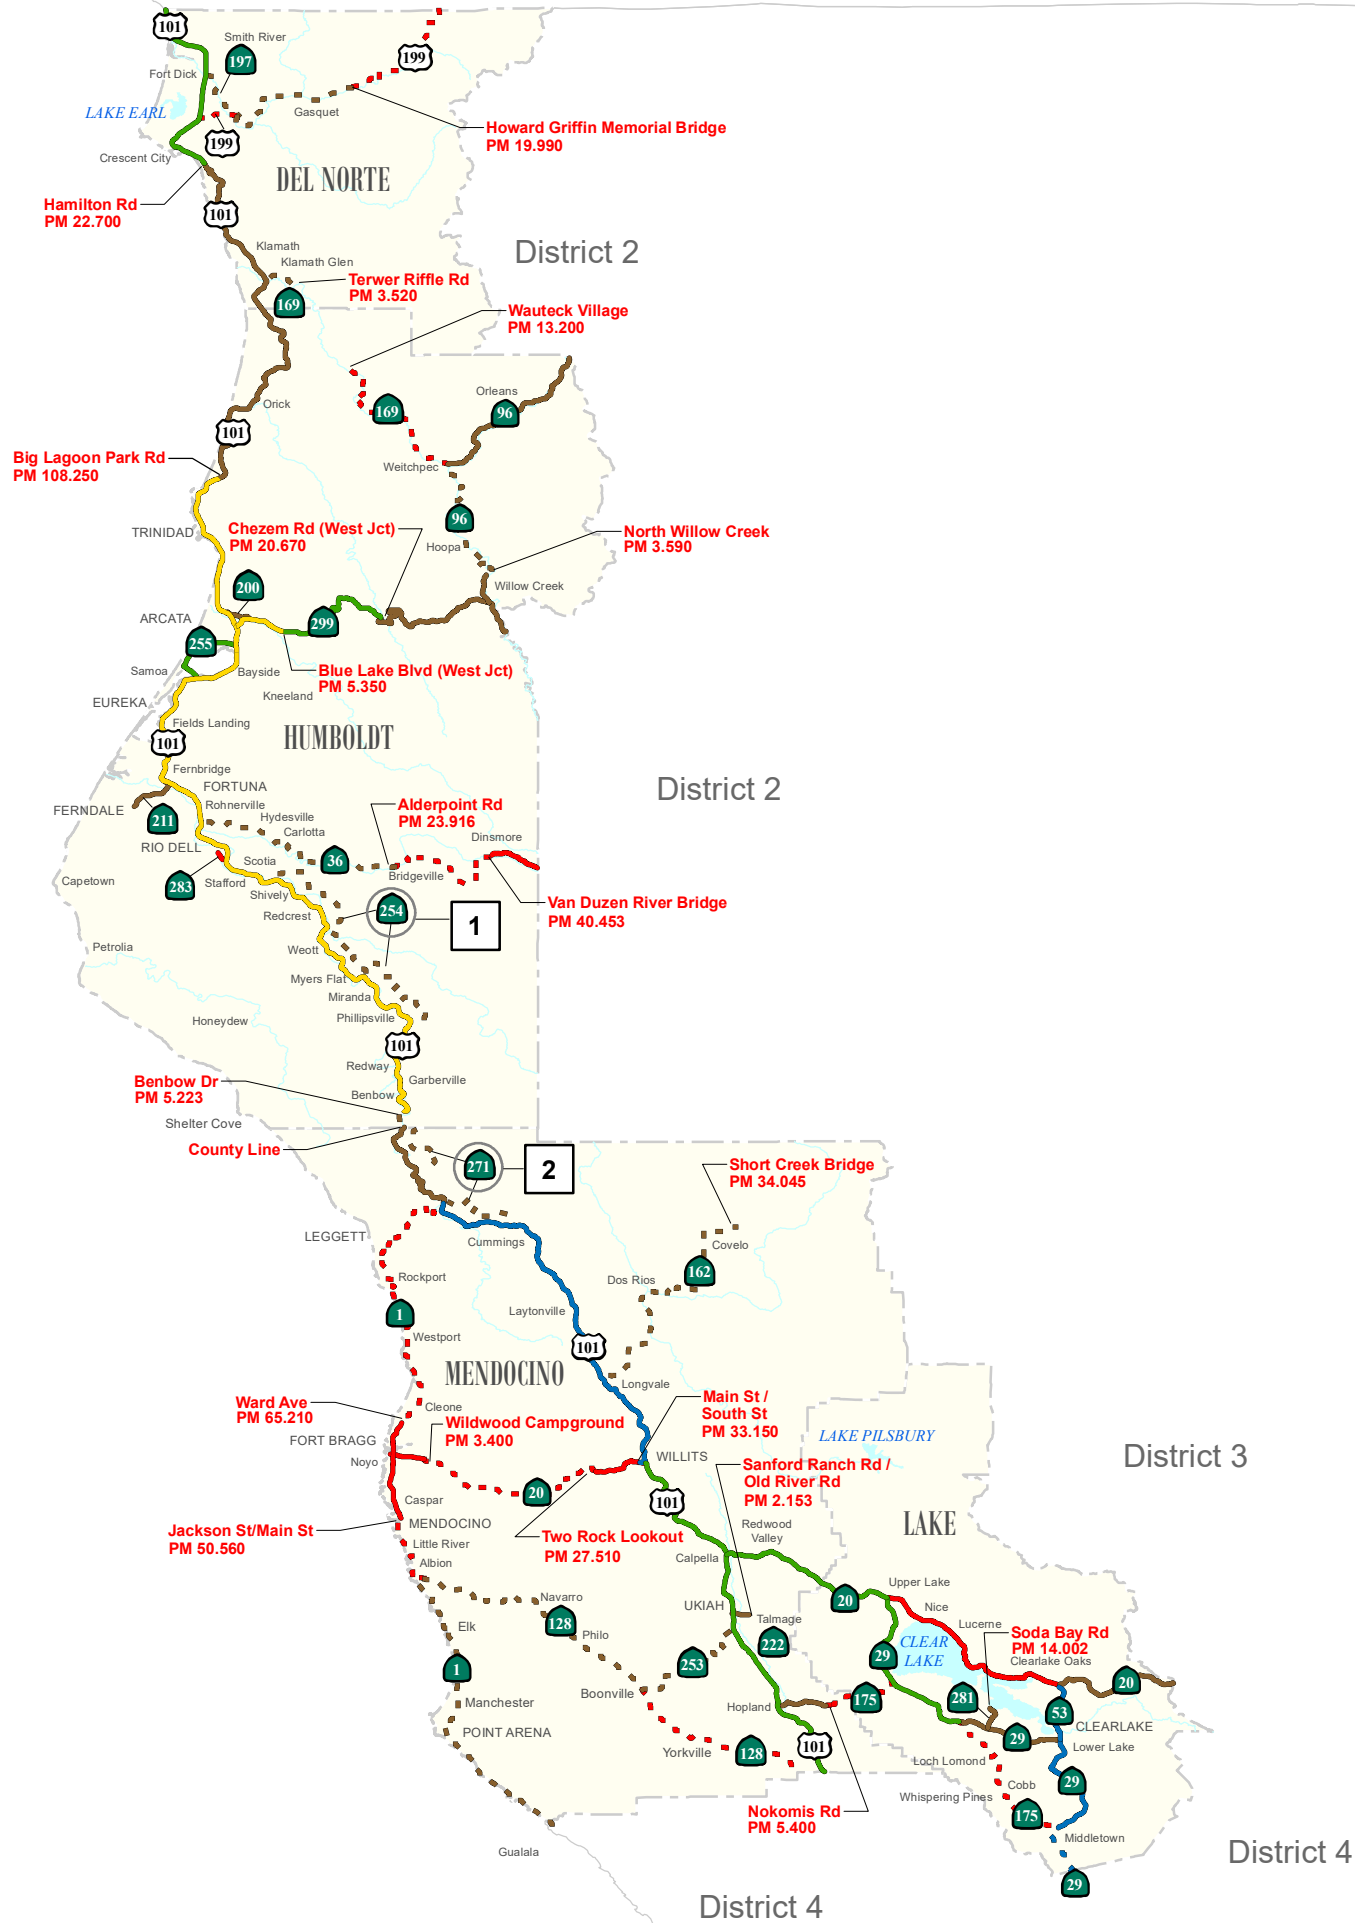

OREGON

PACIFIC OCEAN

California Department of Transportation, Transportation Permits Issuance Branch

SINGLE TRIP PERMIT PILOT CAR MAPS

DISTRICT 1

Map 1 of 12

Not to scale

See pilot car legend for escort requirements

MENDOCINO

LAKE

LAKE EARL

LAKE PILSBURY

CLEAR LAKE

Hamilton Rd
PM 22.700

Howard Griffin Memorial Bridge
PM 19.990

Terwer Riffle Rd
PM 3.520

Benbow Dr
PM 5.223

Short Creek Bridge
PM 34.045

Ward Ave
PM 65.210

Wildwood Campground
PM 3.400

Main St / South St
PM 33.150

Jackson St/Main St
PM 50.560

Two Rock Lookout
PM 27.510

Sanford Ranch Rd / Old River Rd
PM 2.153

Soda Bay Rd
PM 14.002

Nokomis Rd
PM 5.400