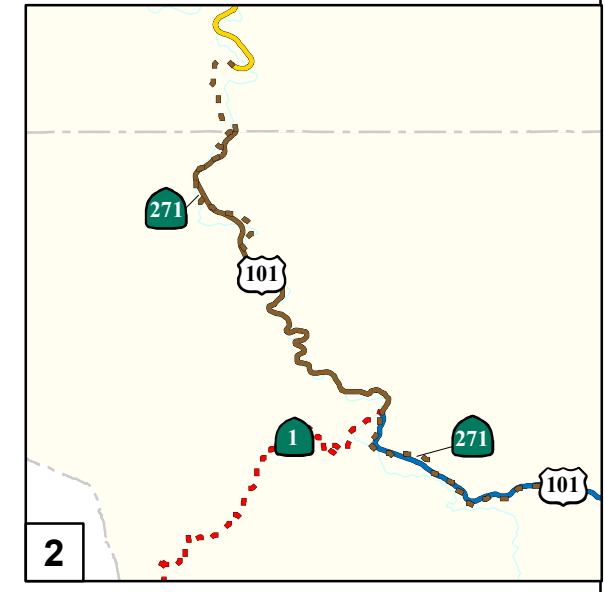

OREGON

PACIFIC OCEAN

California Department of Transportation, Transportation Permits Issuance Branch

SINGLE TRIP PERMIT PILOT CAR MAPS

DISTRICT 1

Map 1 of 12

Not to scale

See pilot car legend for escort requirements

MENDOCINO

LAKE

LAKE EARL

LAKE PILSBURY

CLEAR LAKE

Hamilton Rd
PM 22.700

Howard Griffin Memorial Bridge
PM 19.990

Terwer Riffle Rd
PM 3.520

Benbow Dr
PM 5.223

Short Creek Bridge
PM 34.045

Ward Ave
PM 65.210

Wildwood Campground
PM 3.400

Main St / South St
PM 33.150

Jackson St/Main St
PM 50.560

Two Rock Lookout
PM 27.510

Sanford Ranch Rd / Old River Rd
PM 2.153

Soda Bay Rd
PM 14.002

Nokomis Rd
PM 5.400