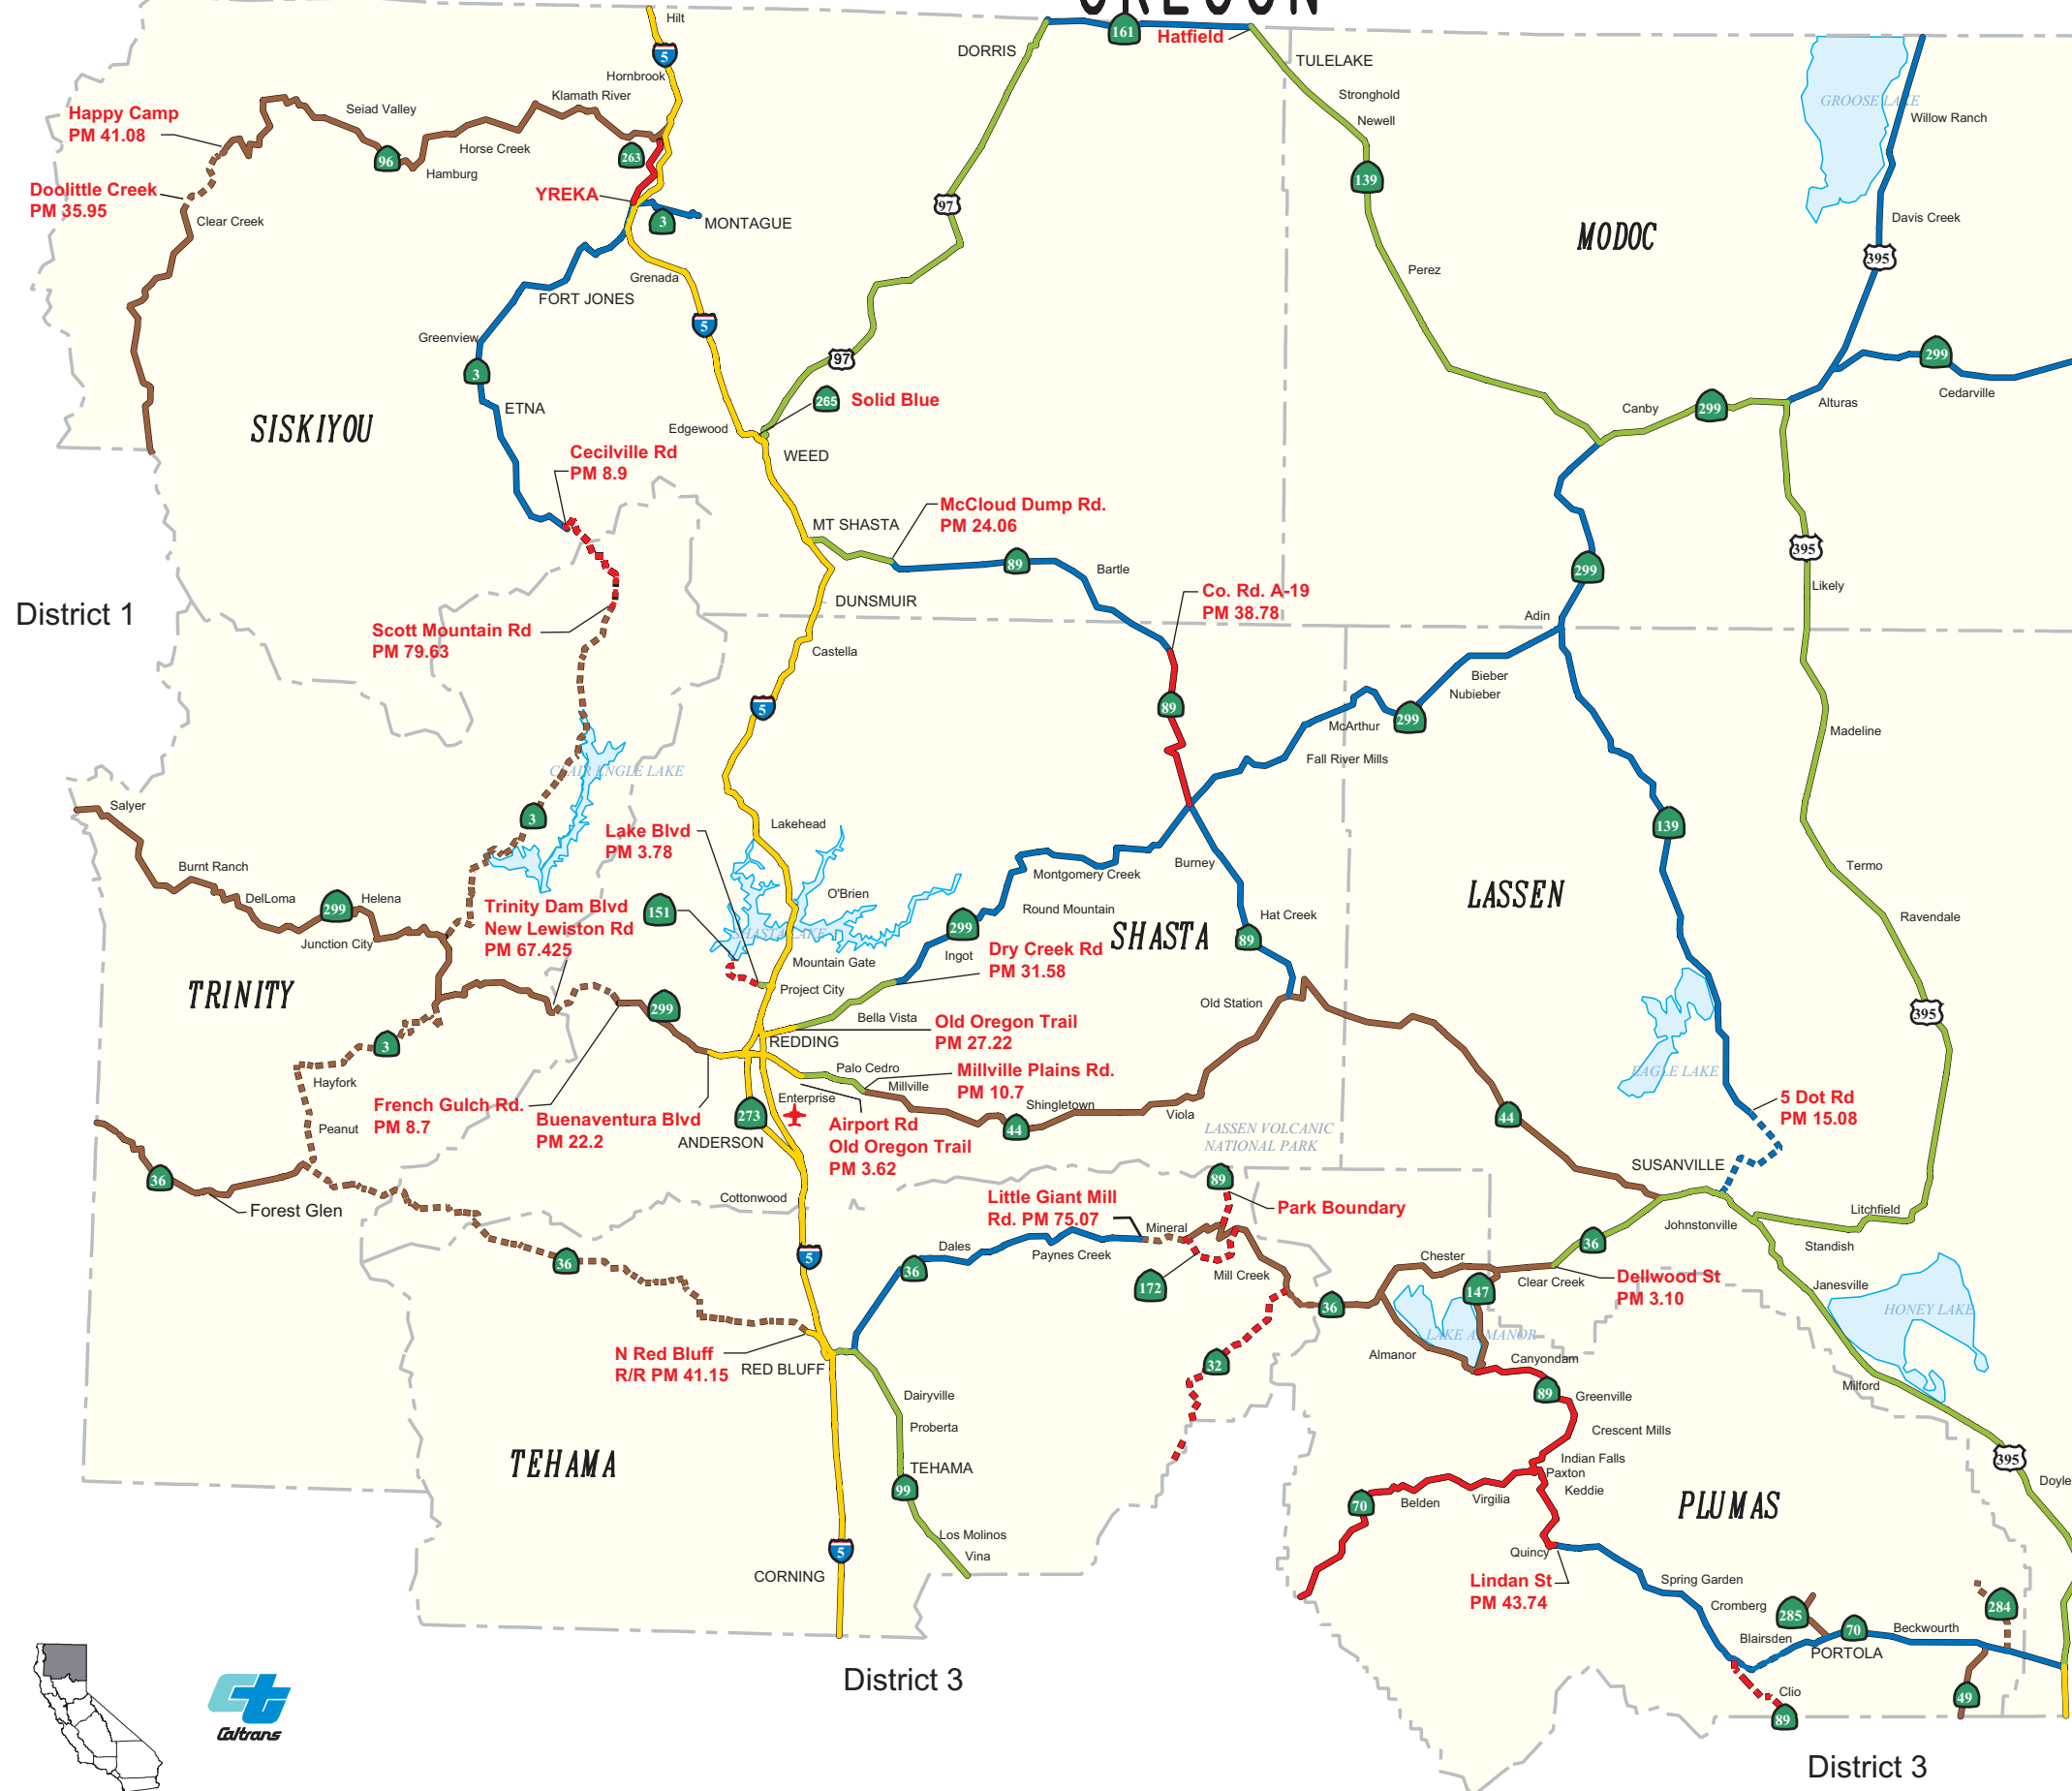

OREGON

ANNUAL PERMIT Green Weight Maps

DISTRICT 2

Map 2 of 12

Not to scale

See pilot car legend for escort requirements

NEVADA