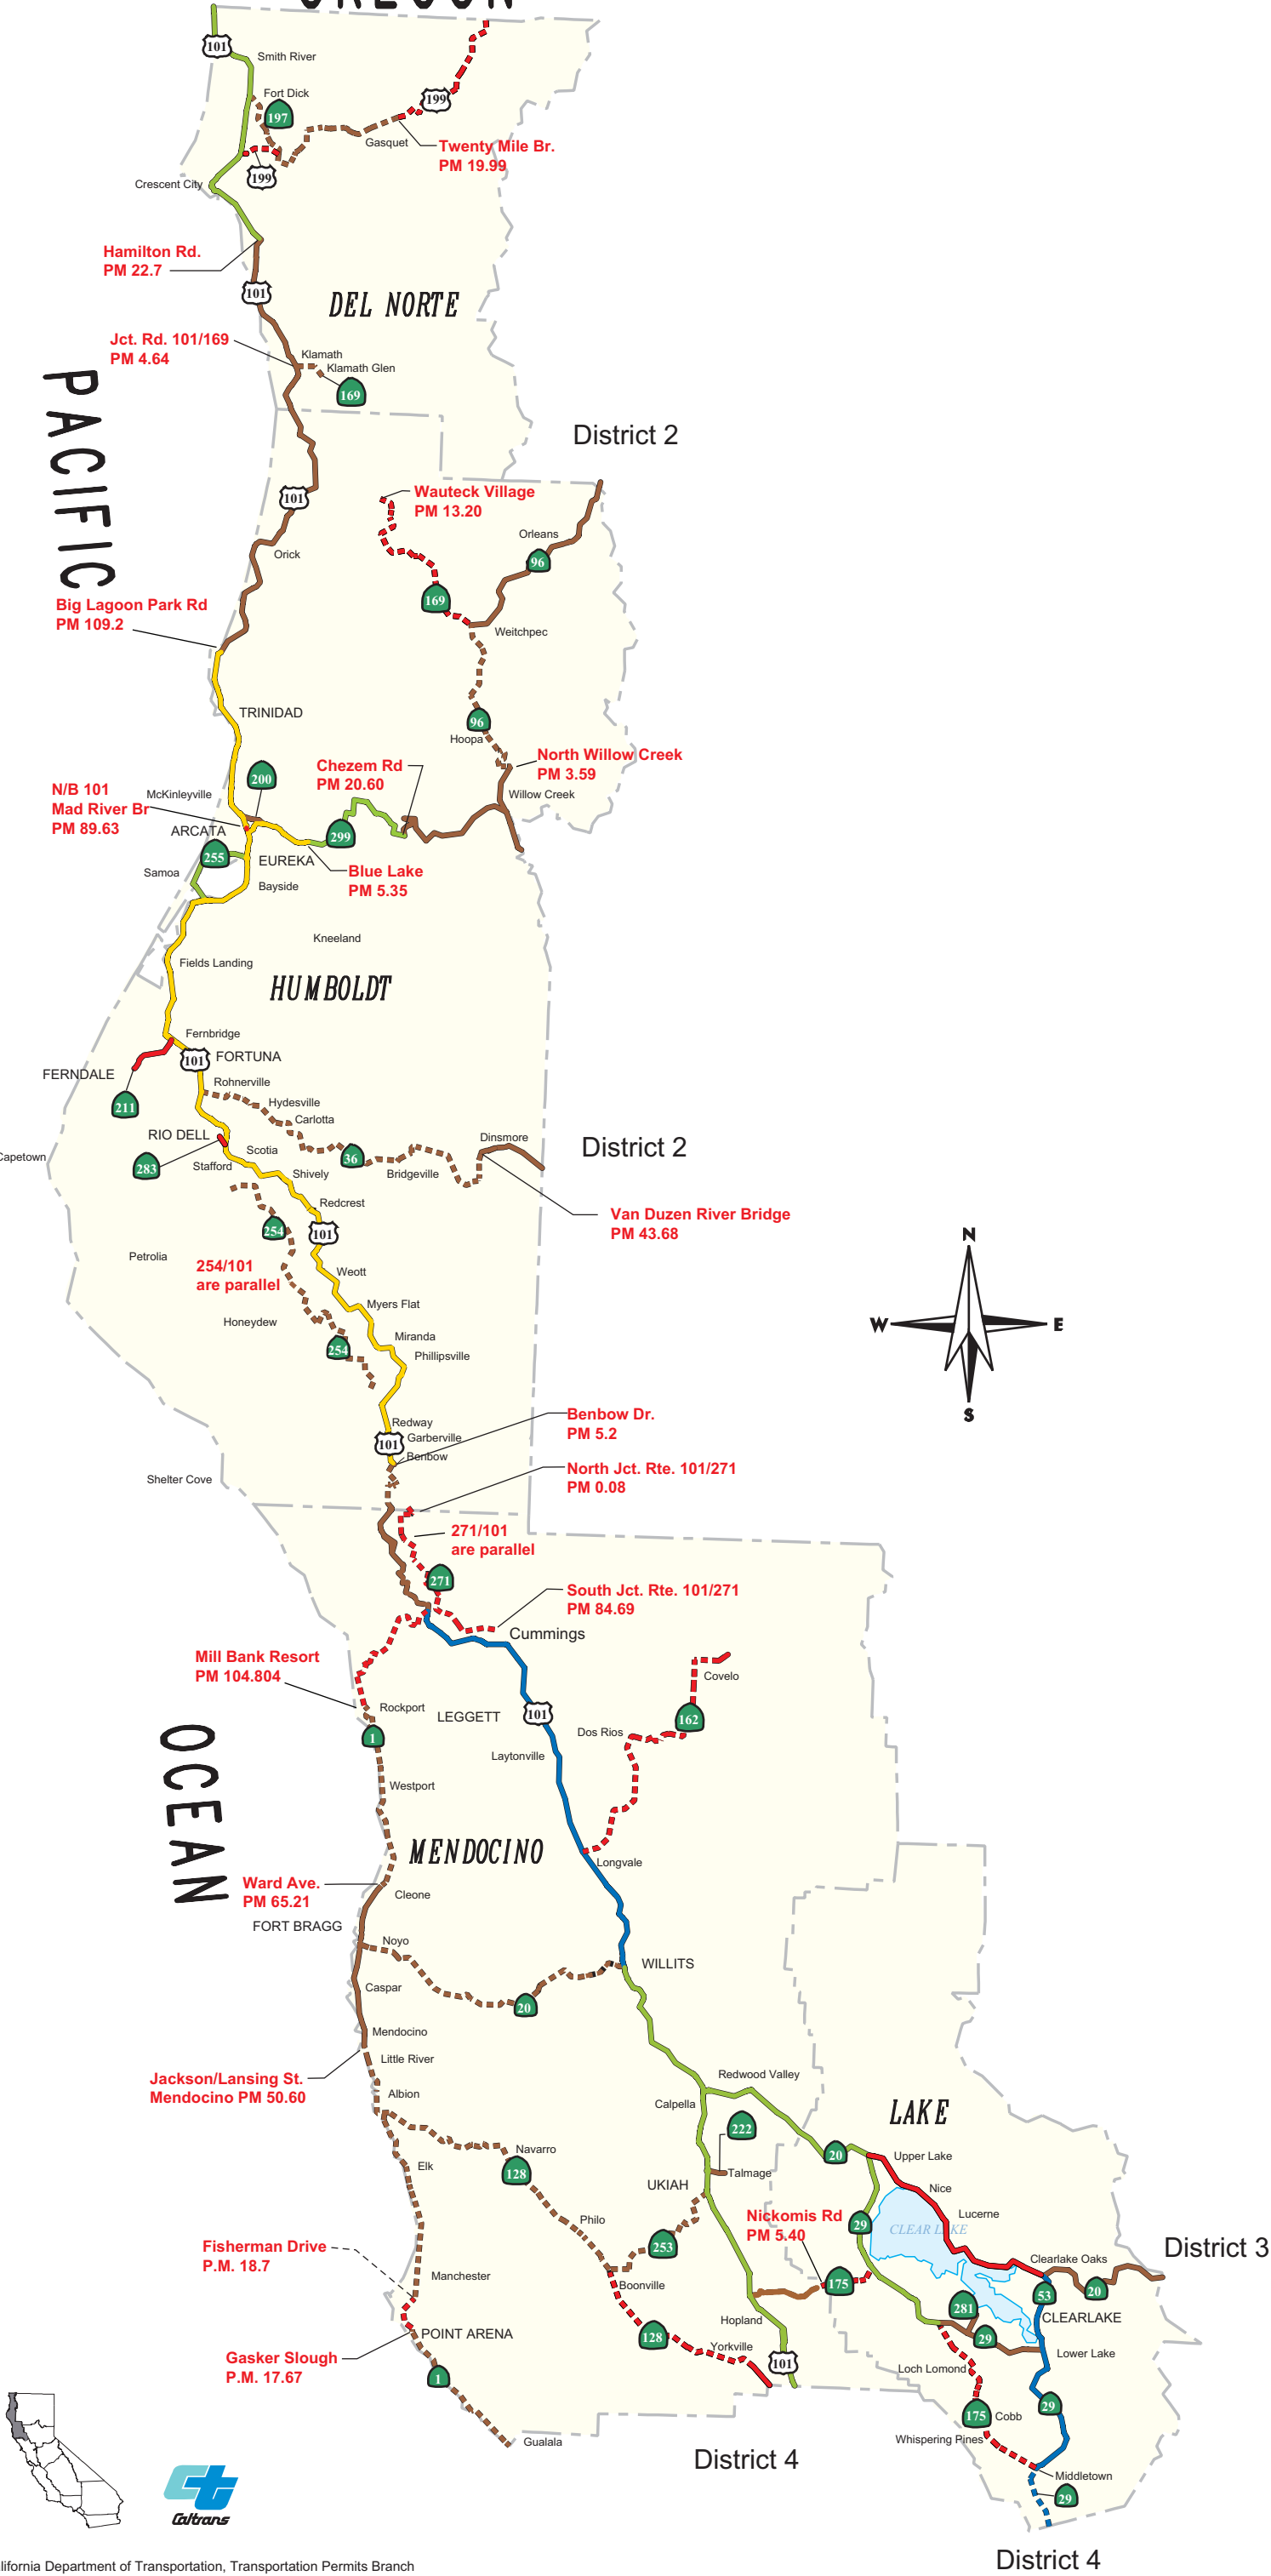

# OREGON

PACIFIC

OCEAN

See pilot car legend for escort requirements

## ANNUAL PERMIT Green Weight Maps DISTRICT 1

Map 1 of 12  
Not to scale