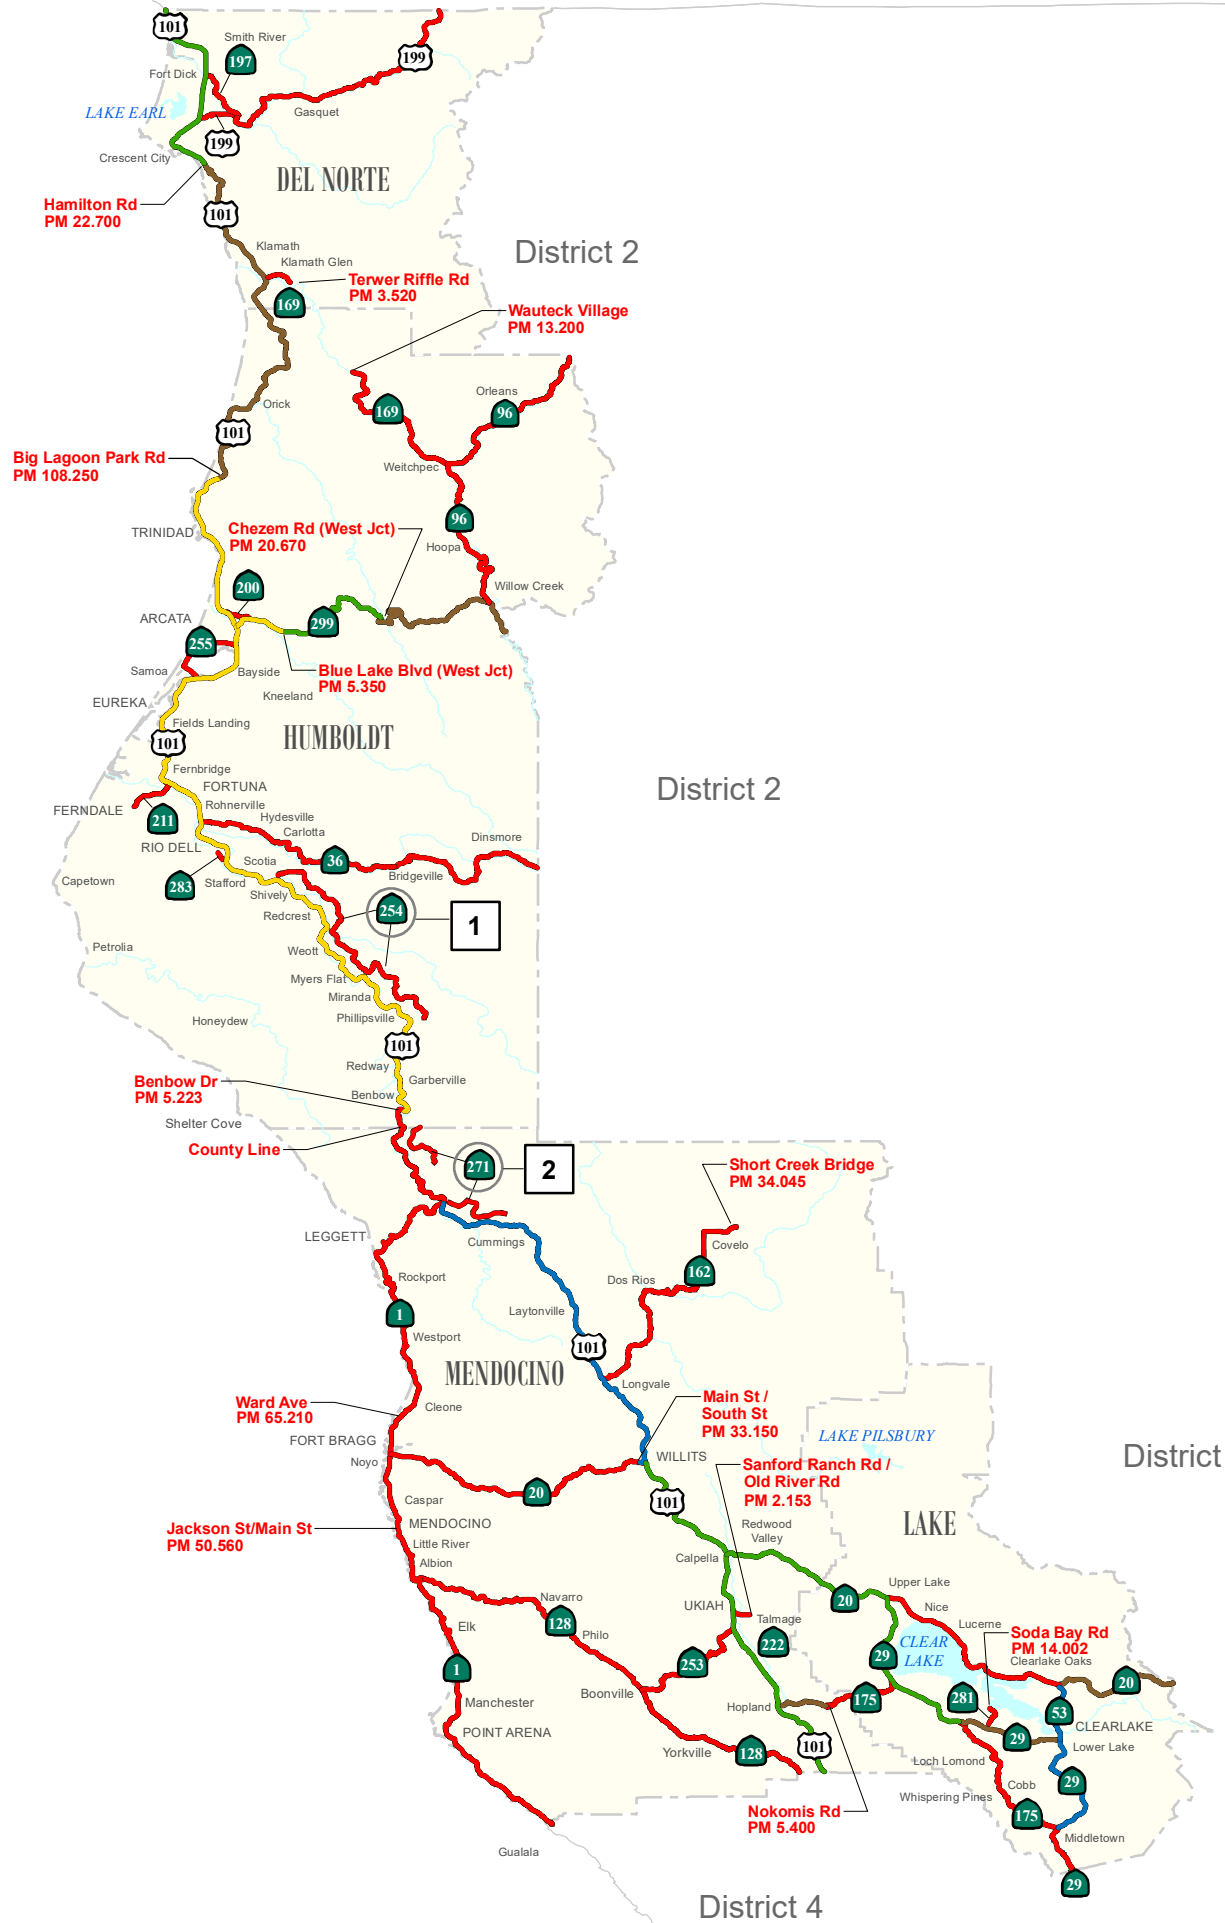

OREGON

PACIFIC OCEAN

California Department of Transportation, Transportation Permits Issuance Branch

# STAA ANNUAL PERMIT LEGAL WEIGHT PILOT CAR MAPS

## DISTRICT 1

Map 1 of 12

Not to scale

See pilot car legend for escort requirements

January 2020

District 4

District 4

District 3

District 2

District 2