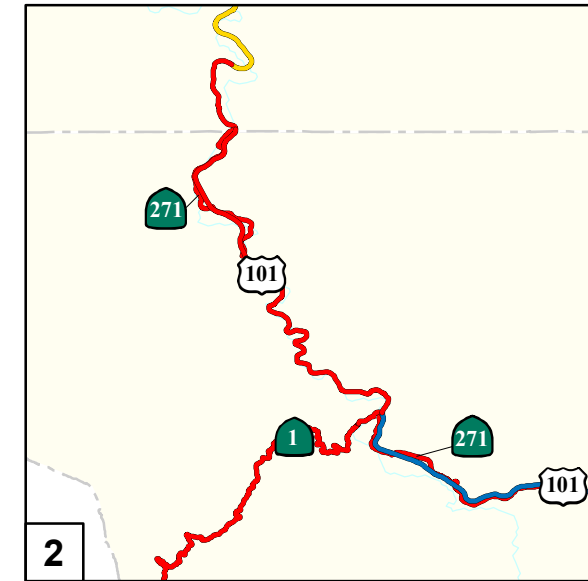

OREGON

PACIFIC OCEAN

California Department of Transportation, Transportation Permits Issuance Branch

# STAA ANNUAL PERMIT GREEN WEIGHT PILOT CAR MAPS

**DISTRICT 1**

Map 1 of 12

Not to scale

See pilot car legend for escort requirements

January 2020

District 4

District 4

District 3

District 2

District 2