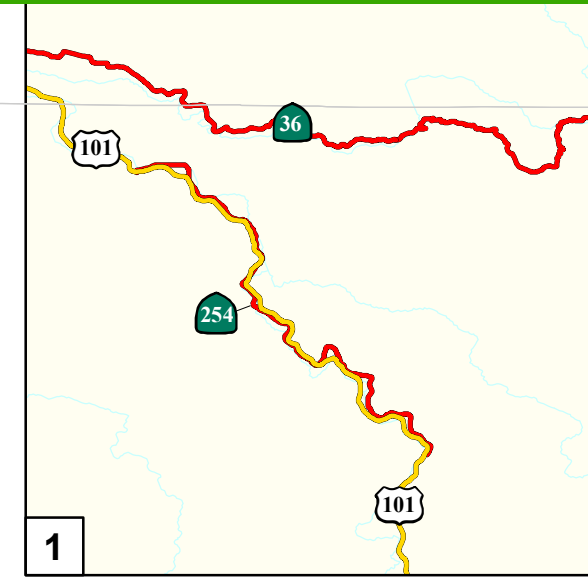

OREGON

PACIFIC OCEAN

California Department of Transportation, Transportation Permits Issuance Branch

# STAA ANNUAL PERMIT GREEN WEIGHT PILOT CAR MAPS

**DISTRICT 1**

Map 1 of 12

Not to scale

See pilot car legend for escort requirements

January 2020

District 4

District 4

District 3

District 2

District 2