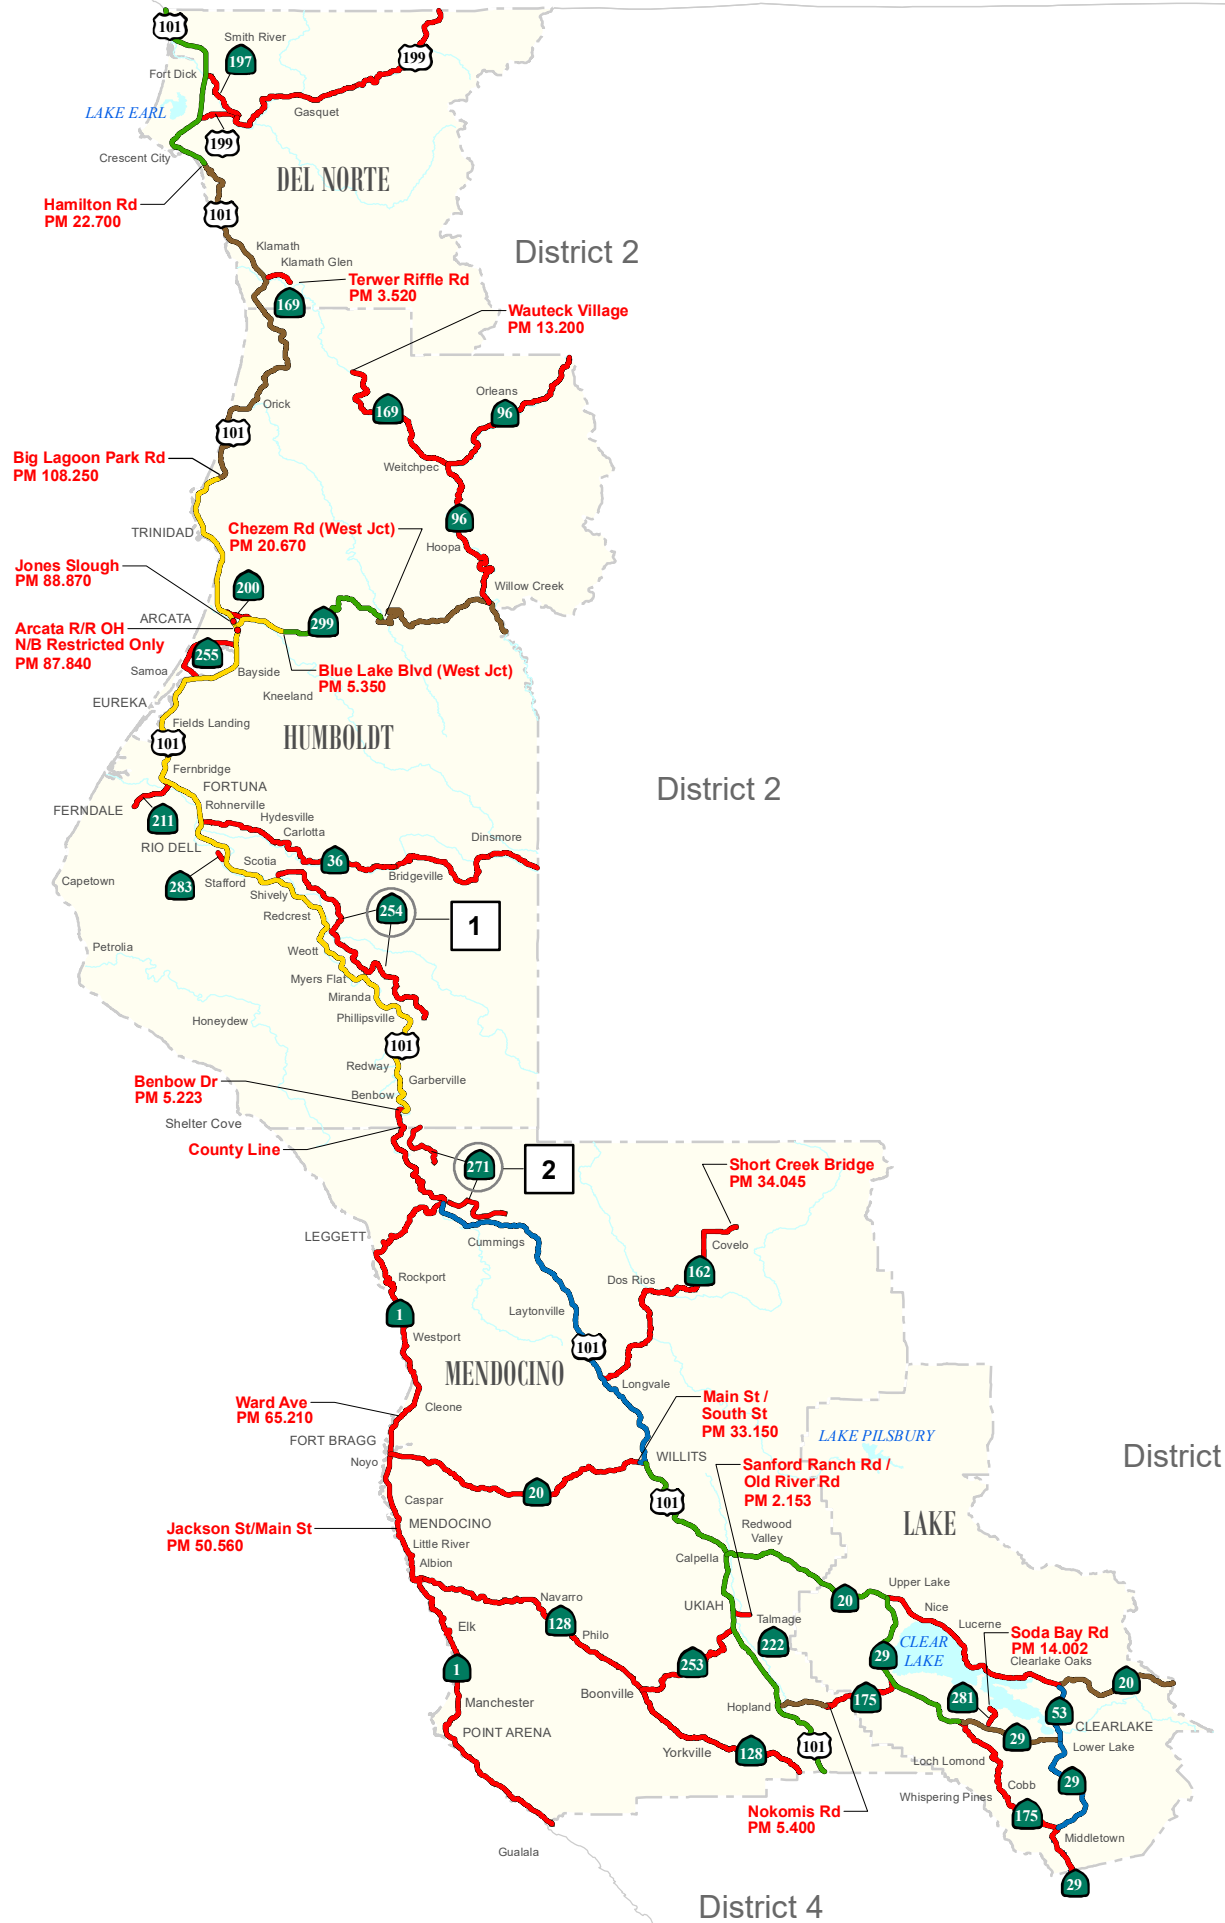

OREGON

PACIFIC OCEAN

California Department of Transportation, Transportation Permits Issuance Branch

# STAA ANNUAL PERMIT GREEN WEIGHT PILOT CAR MAPS

**DISTRICT 1**

Map 1 of 12

Not to scale

See pilot car legend for escort requirements

January 2020

District 4

District 4

District 3

District 2

District 2