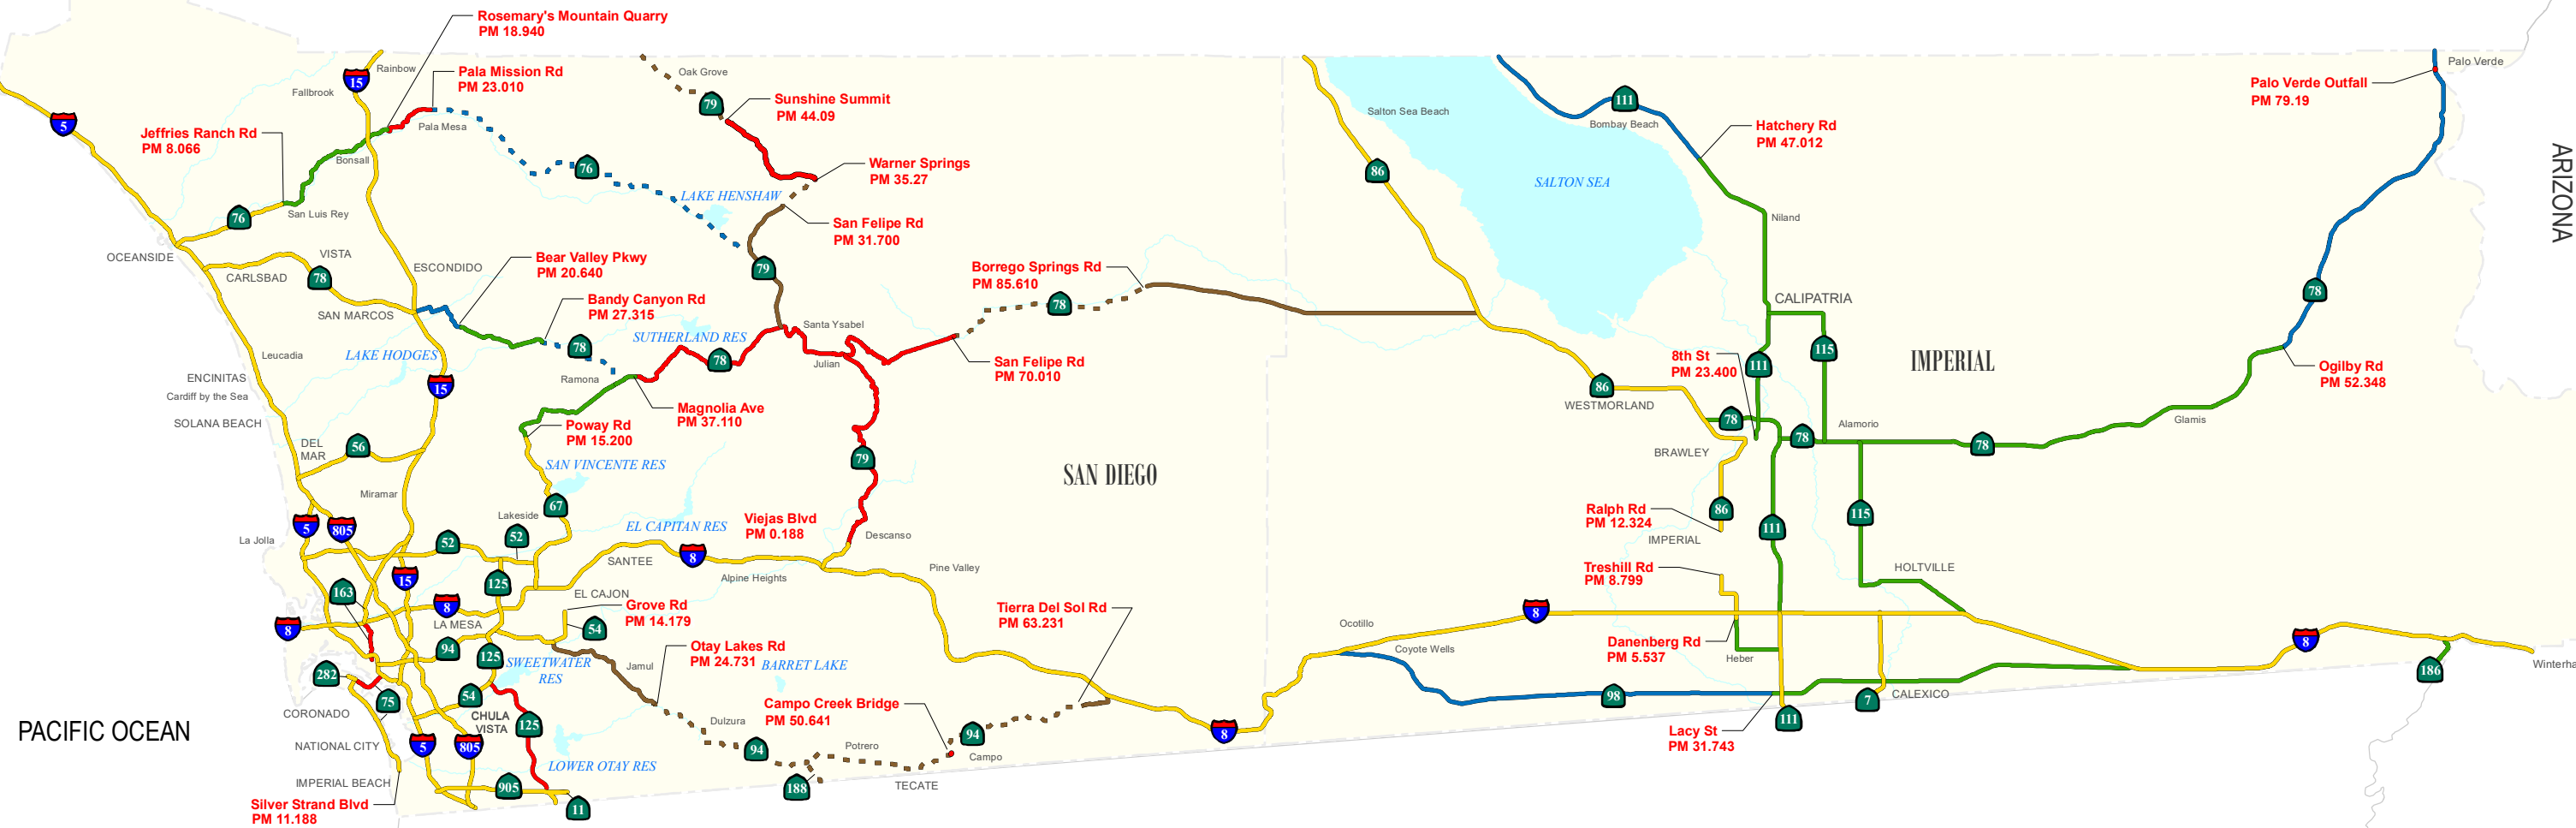

District 12

District 8

PACIFIC OCEAN

MEXICO

ARIZONA

California Department of Transportation, Transportation Permits Issuance Branch

**ANNUAL PERMIT  
PURPLE WEIGHT  
PILOT CAR MAPS**

**DISTRICT 11**

Map 11 of 12

**Not to scale**

**See pilot car legend for escort requirements**

August 2020