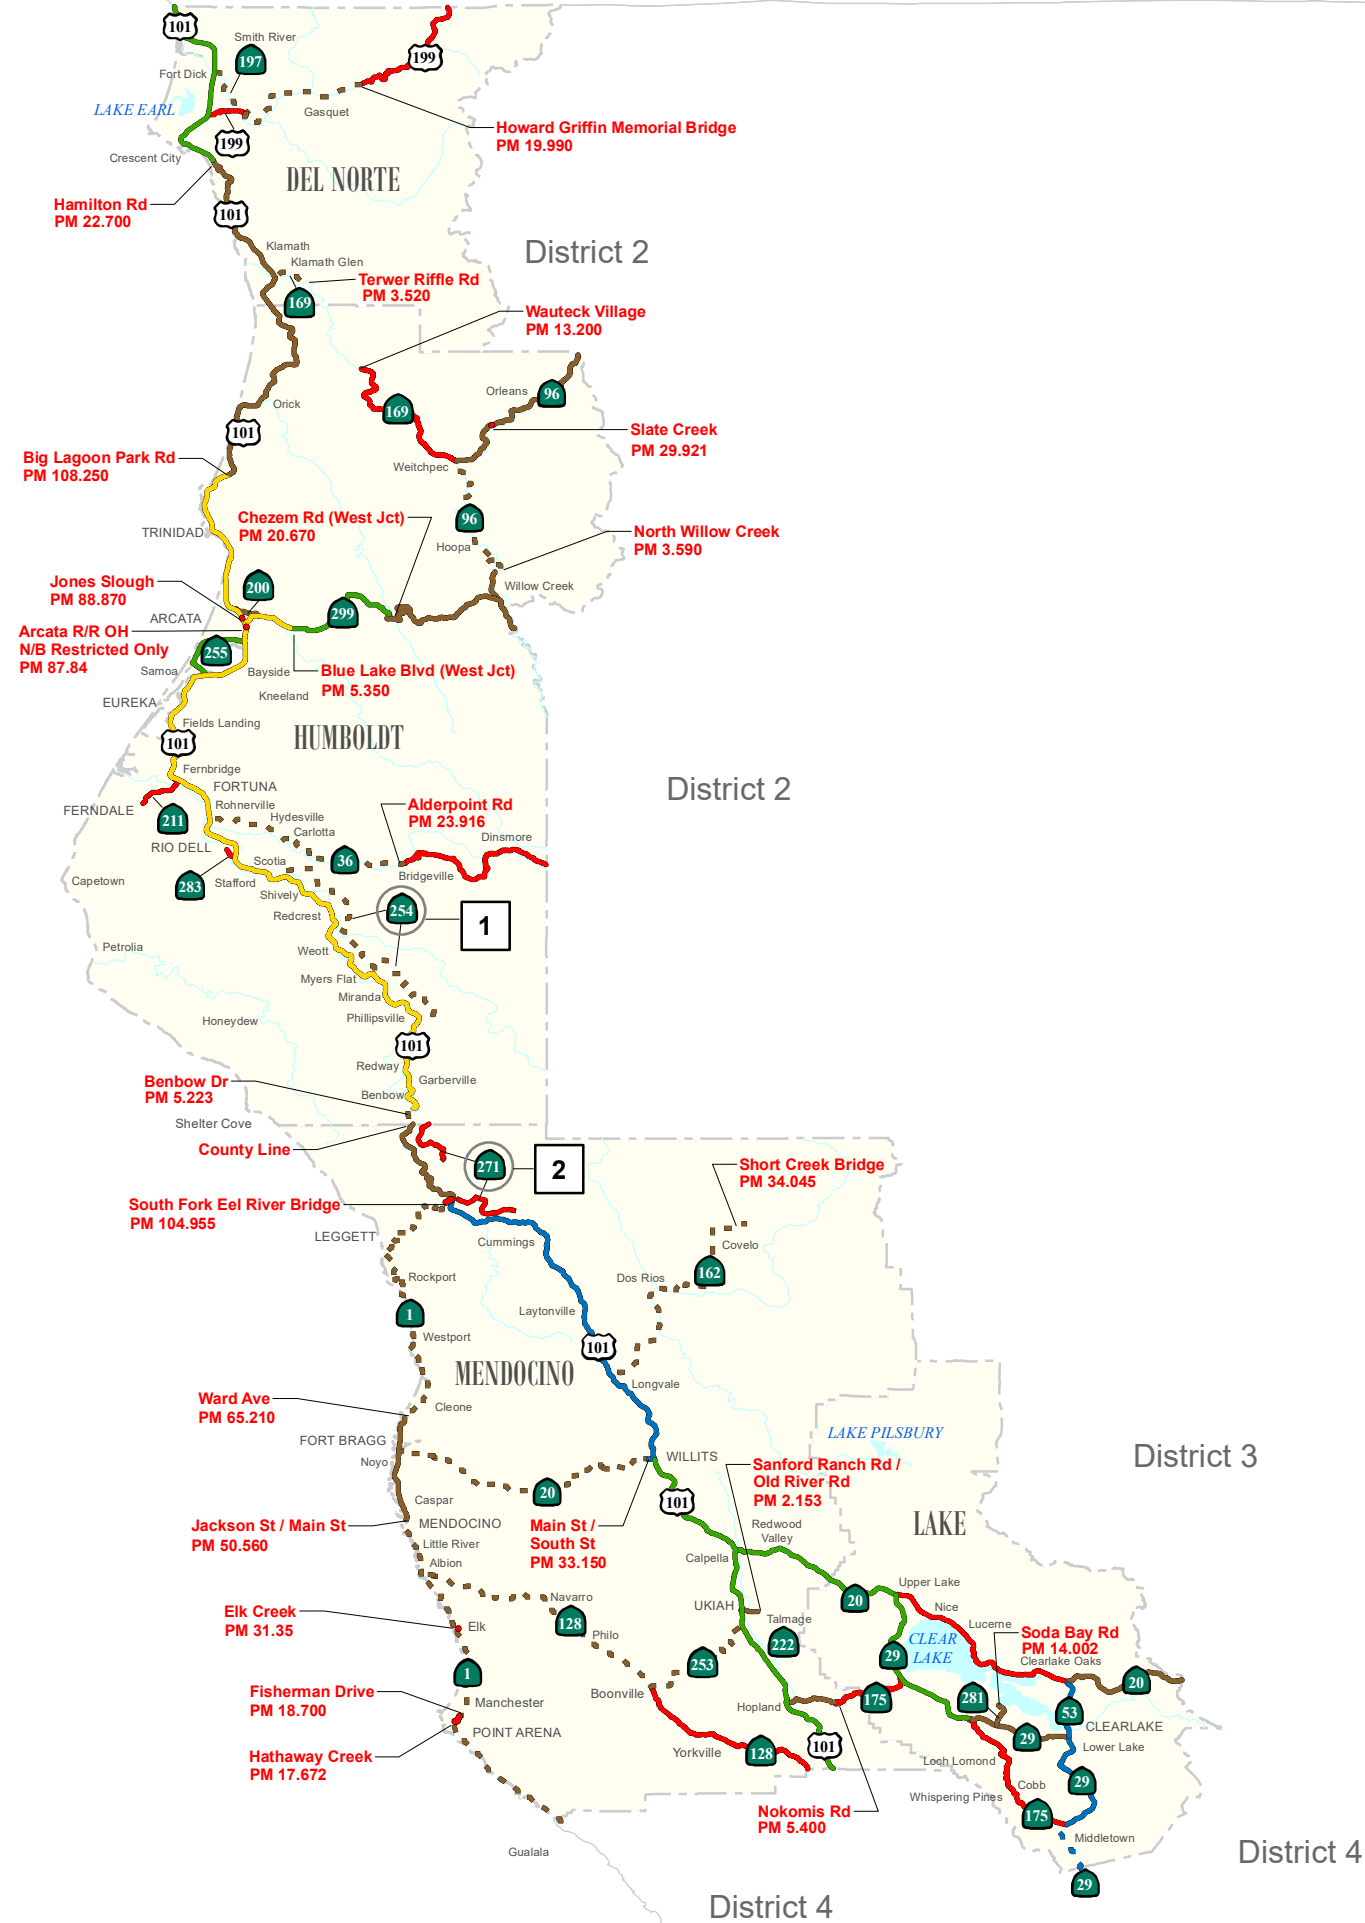

OREGON

PACIFIC OCEAN

California Department of Transportation, Transportation Permits Issuance Branch

# ANNUAL PERMIT GREEN WEIGHT PILOT CAR MAPS

## DISTRICT 1

Map 1 of 12

Not to scale

See pilot car legend for escort requirements

May 2019

District 4

District 4

District 3

District 2

District 2