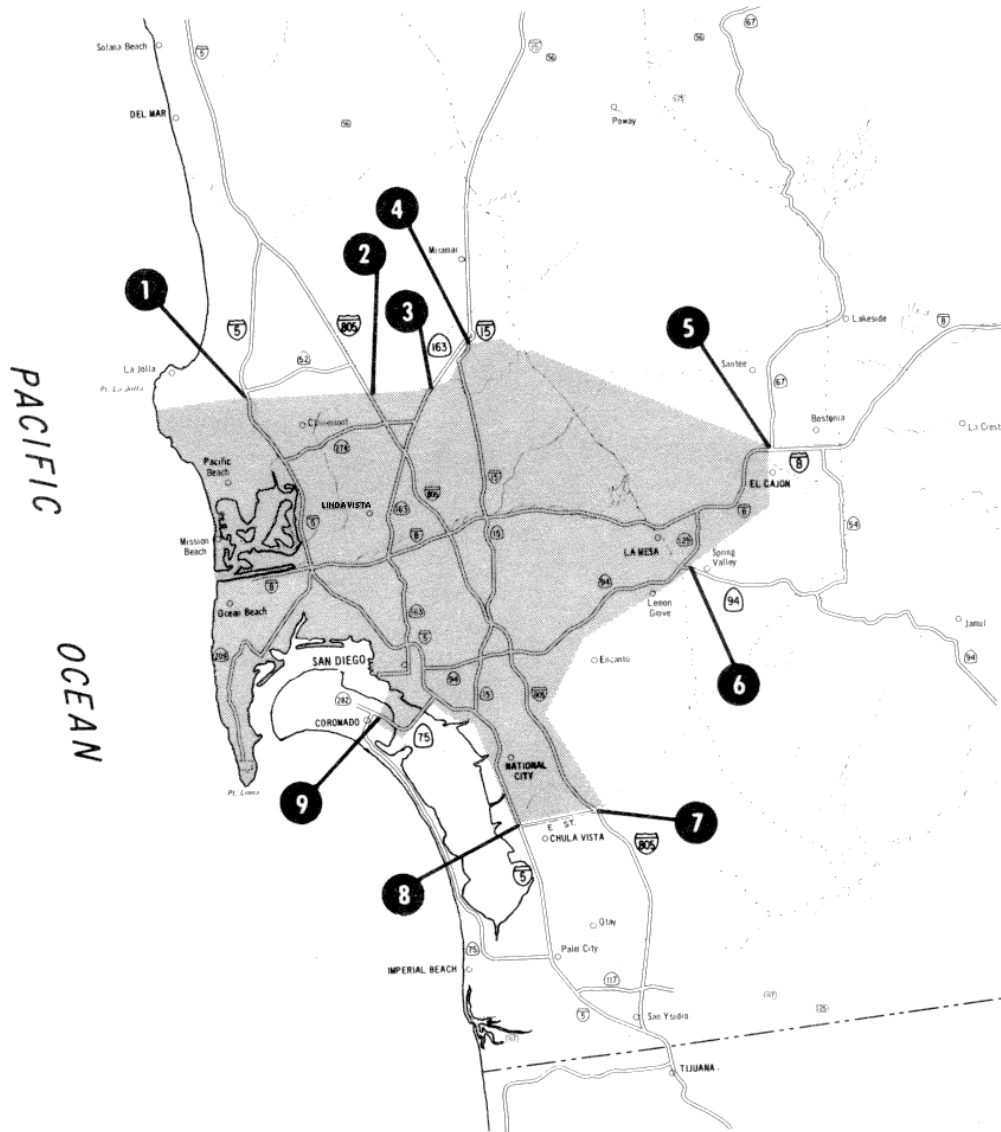

CURFEW MAP SAN DIEGO AREA

- ① RTE 5 AT RTE. 52
- ② RTE. 805 AT CLAIRMONT MESA BLVD.
- ③ RTE. 163 AT CLAIRMONT MESA BLVD.
- ④ RTE. 15 AT RTE. 163
- ⑤ RTE. 8 AT RTE. 67
- ⑥ RTE. 94 AT RTE. 125 AT SPRING ST.
- ⑦ RTE. 805 AT SOUTH BAY FREEWAY
- ⑧ RTE. 5 AT E ST. IN CHULA VISTA
- ⑨ RTE. 75 AT RTE. 282

**SAN DIEGO
AND VICINITY**
NO
MOVEMENT BETWEEN
7-9 A.M. & 4-6 P.M.
WITHIN SHADED AREA