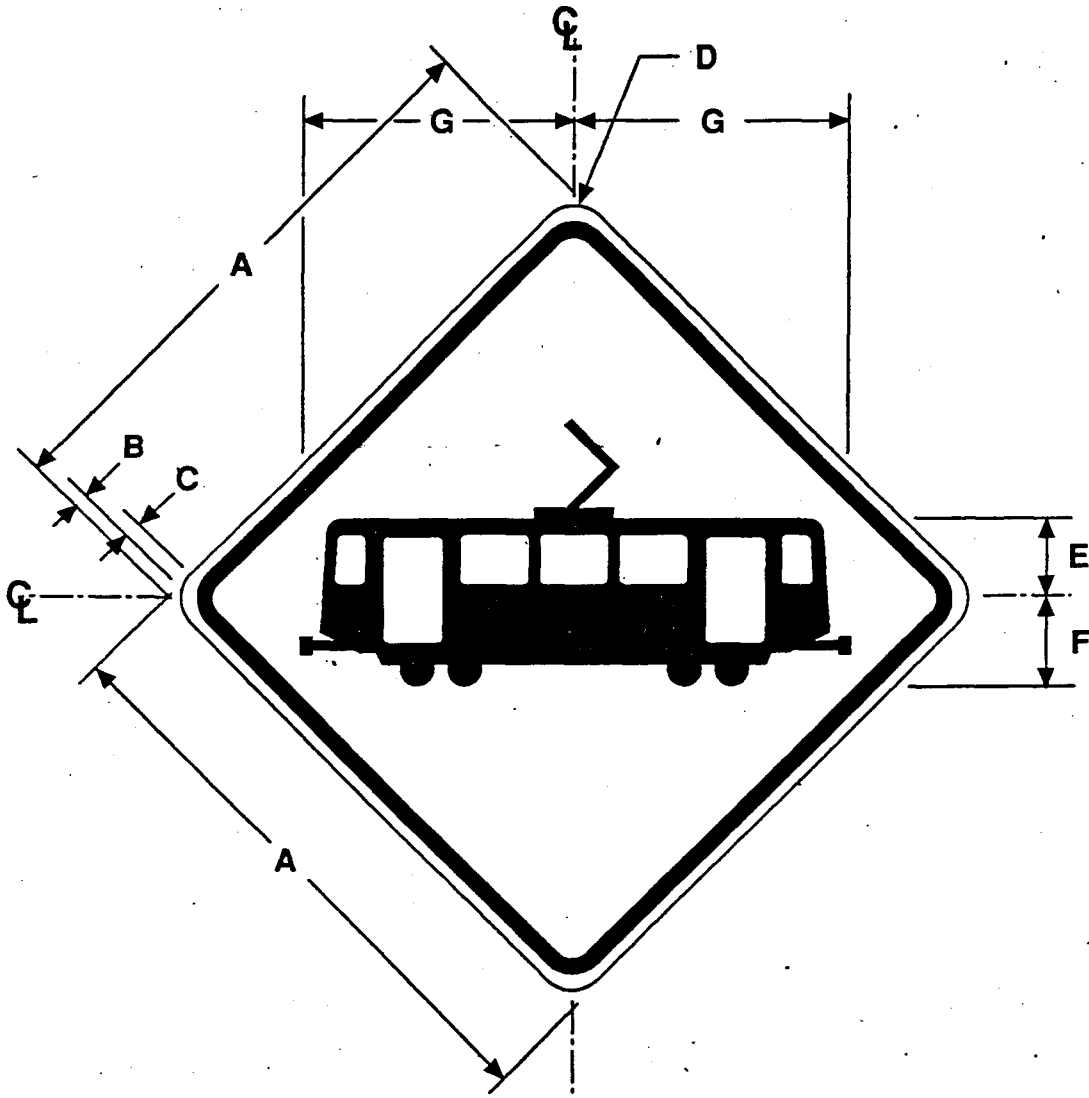

MUTCD NUMBER None

CODE W82

SIGN SIZE (Inches)	DIMENSIONS (Inches)						
	A	B	C	D	E	F	G
24 x 24	24	3/8	5/8	1-1/2	3-1/8	3-7/8	11-1/2
30 x 30	30	1/2	3/4	1-7/8	4	4-7/8	14-1/2

**COLORS**  
**BORDER & LEGEND - BLACK (NON-REFLECTIVE)**  
**BACKGROUND - YELLOW (REFLECTIVE)**

- THE POLICY FOR INTENDED USAGE OF THIS SIGN IS SHOWN ON REVERSE SIDE -

*[Signature]* 2/20/96 \_\_\_\_\_  
 CHIEF, OFFICE OF SIGNS AND DELINEATION      DATE      REVISION      REVISION