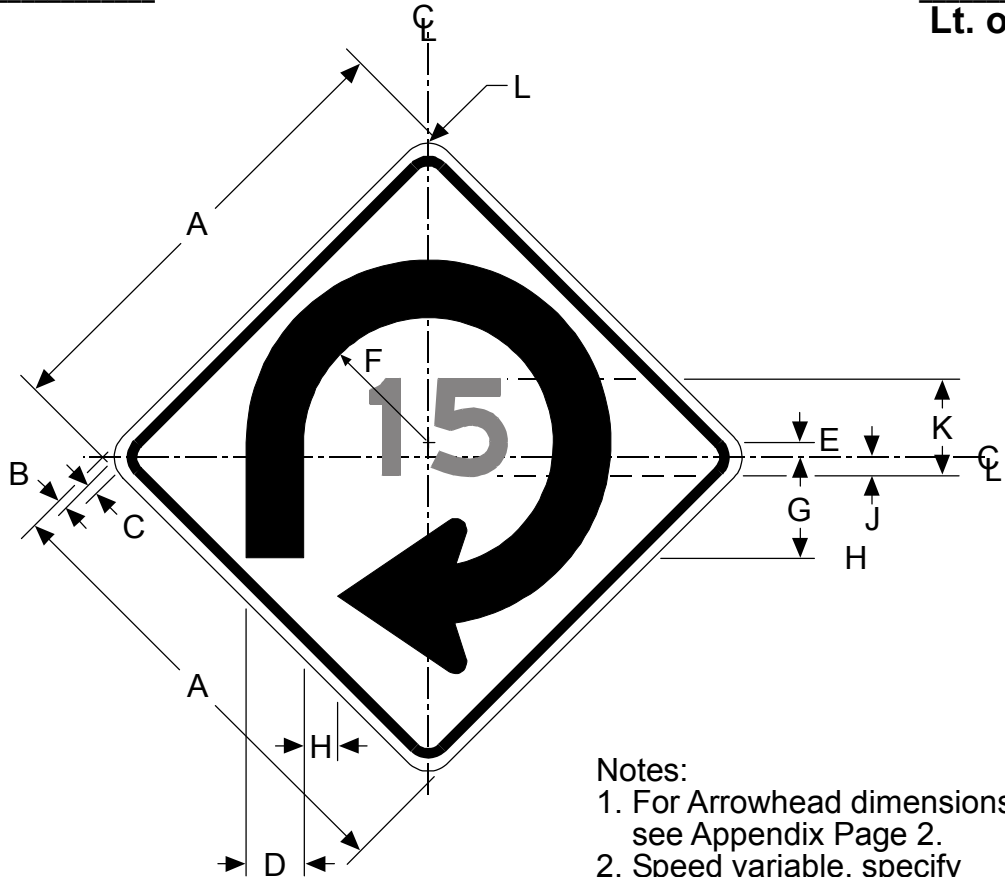

MUTCD NUMBER None

CODE W4-14
Lt. or Rt.

- Notes:
1. For Arrowhead dimensions, see Appendix Page 2.
 2. Speed variable, specify when ordering.

SIGN SIZE (Inches)	DIMENSIONS (Inches)										
	A	B	C	D	E	F	G	H	J	K	L
48 x 48	48	3/4	1-1/4	6	1-1/2	13	10-1/2	3-1/2	2	10E	3
60 x 60	60	7/8	1-1/2	7-1/2	1-7/8	16-1/4	13-1/8	4-3/8	2-1/2	12E	3-3/4
72 x 72	72	1	1-3/4	9	2-1/4	19-1/2	15-3/4	5-1/4	3	15E	4-1/2
96 x 96	96	1-1/4	2-1/4	12	3	26	21	7	4	20E	6

SIGN SIZE (mm)	DIMENSIONS (Millimeters)										
	A	B	C	D	E	F	G	H	J	K	L
1219 x 1219	1219	19	32	152	38	330	267	89	51	250E	76
1524 x 1524	1524	22	38	191	48	413	333	111	64	300E	95
1829 x 1829	1829	25	44	229	57	495	400	159	76	375E	114
2438 x 2438	2438	32	57	305	76	660	533	178	102	500E	152

COLORS
BORDER & LEGEND - BLACK (NON-REFLECTIVE)
BACKGROUND - YELLOW (REFLECTIVE)

- THE POLICY FOR INTENDED USAGE OF THIS SIGN IS SHOWN ON REVERSE SIDE -

Gerry Kreis
CHIEF, OFFICE OF SIGNS AND DELINEATION