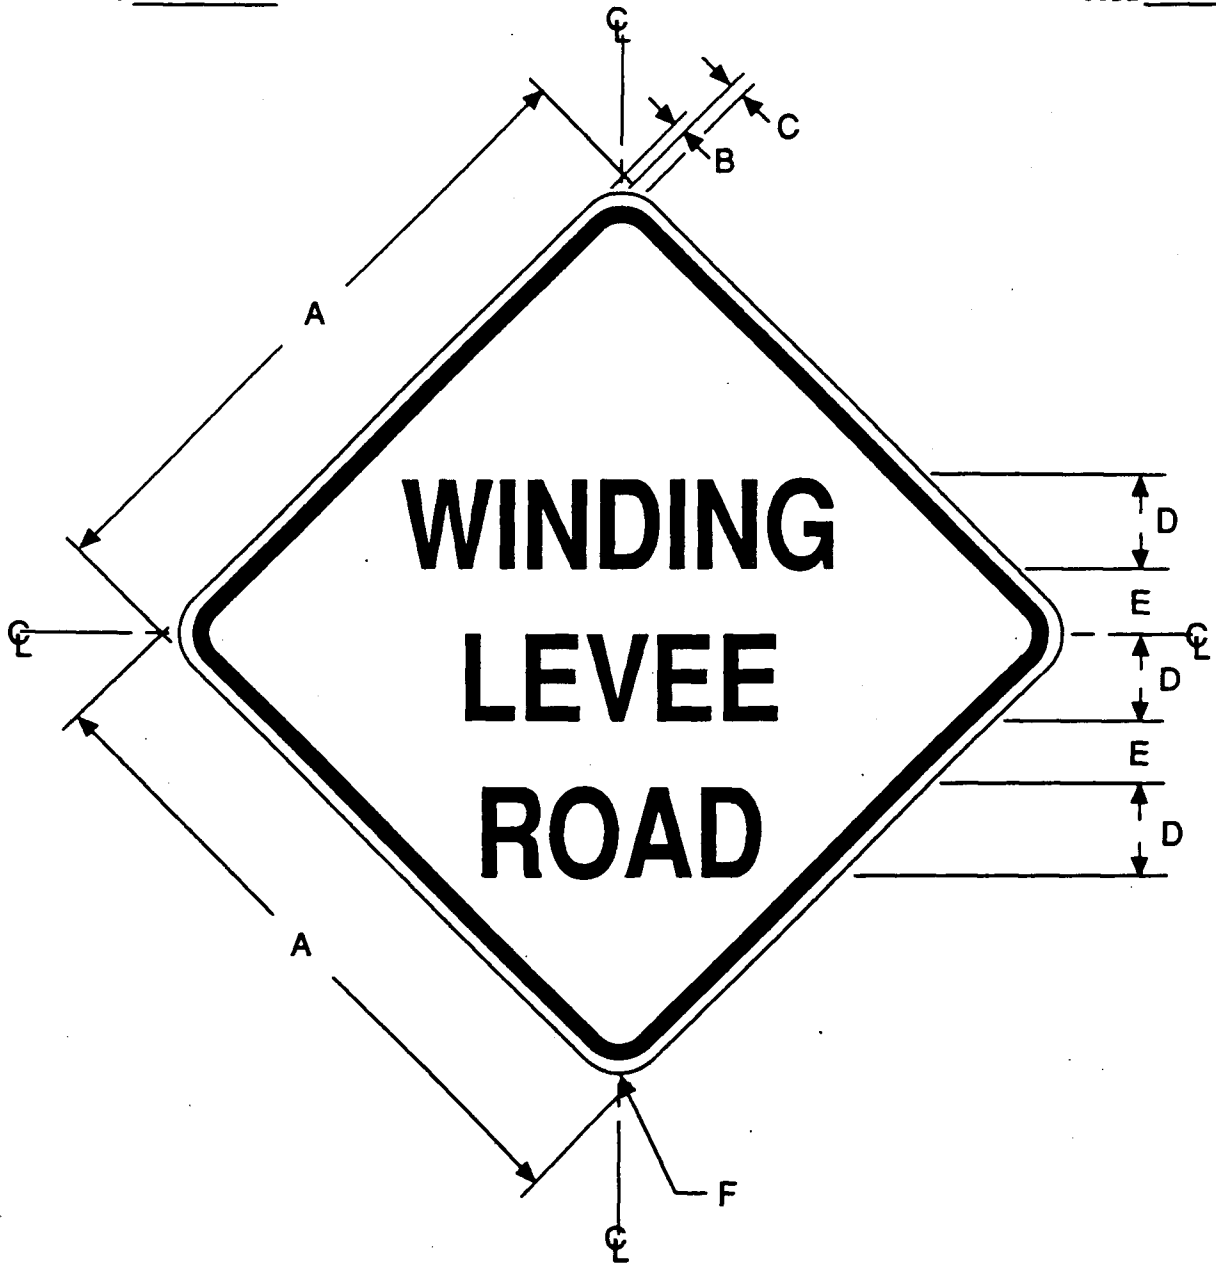

MUTCD NUMBER None

CODE SW22-1

SIGN	DIMENSIONS (INCHES)					
	A	B	C	D	E	F
STANDARD	42	5/8	1	6D	4	2-5/8

**COLORS**  
 BORDER & LEGEND - BLACK (NON-REFLECTIVE)  
 BACKGROUND - YELLOW (REFLECTIVE)

- THE POLICY FOR INTENDED USAGE OF THIS SIGN IS SHOWN ON REVERSE SIDE -

*MR. Lawler*  
 DEPUTY CHIEF, DIVISION OF TRAFFIC OPERATIONS

1-5-94  
 DATE

REVISION

REVISION