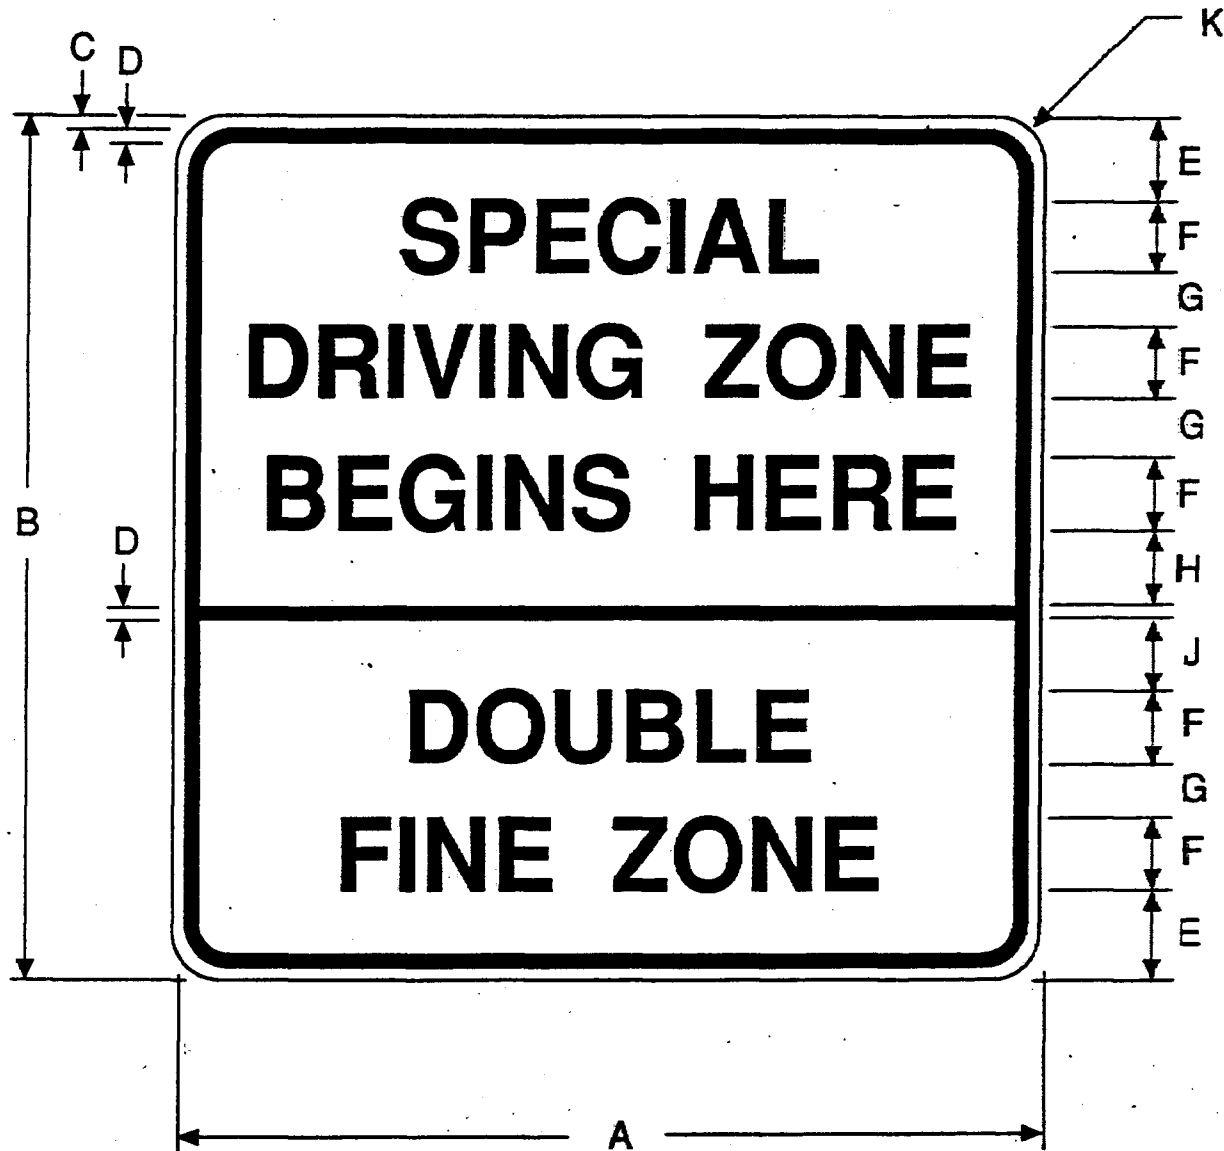

MUTCD NUMBER None

CODE SR53

SIGN	DIMENSIONS (Inches)									
	A	B	C	D	E	F	G	H	J	K
48 x 48	48	48	1/2	3/4	5	4D	3	4-1/8	4	2-1/4
72 x 72	72	72	5/8	1	8	6D	4	6-3/4	6	3

**COLOR**  
**BORDER & LEGEND - BLACK (Non-Reflective)**  
**BACKGROUND - WHITE (Reflective)**

- THE POLICY FOR INTENDED USAGE OF THIS SIGN IS SHOWN ON REVERSE SIDE -

*[Signature]*  
 CHIEF, OFFICE OF SIGNS AND DELINEATION

*11/29/95*  
 DATE

REVISION

REVISION