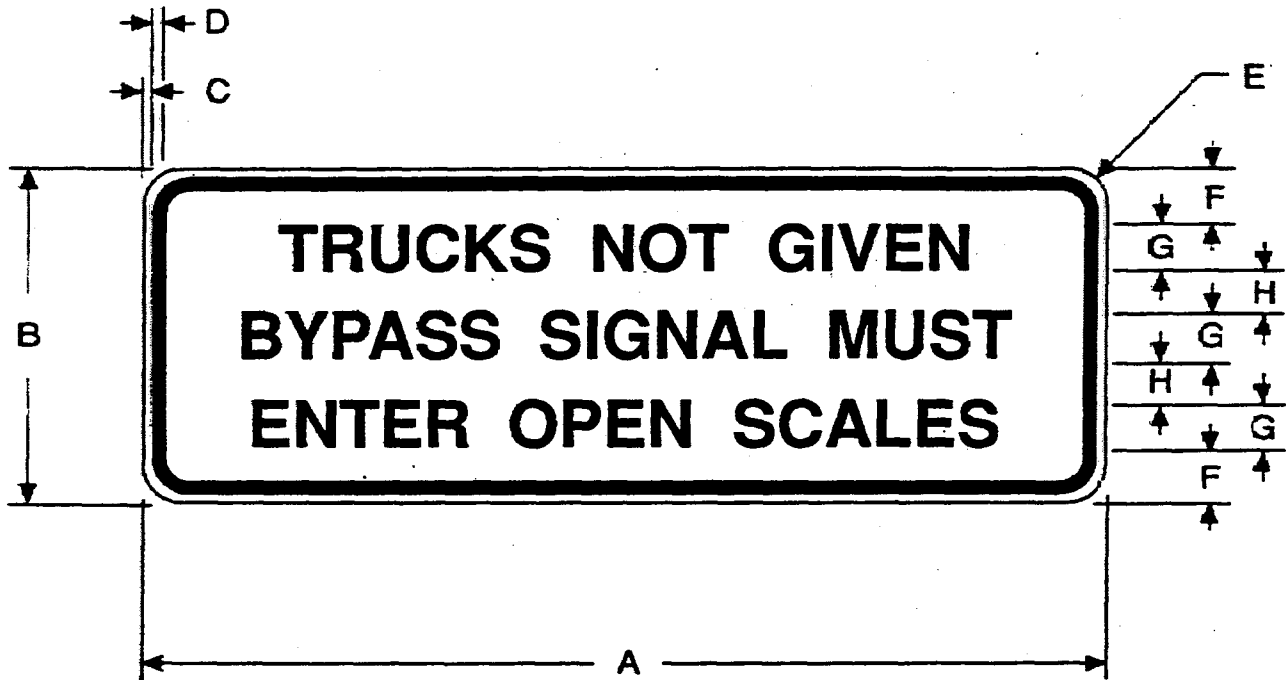

MUTCD NUMBER None

CODE SR17

Scale  
1:20

SIGN SIZE	DIMENSIONS (INCHES)							
	A	B	C	D	E	F	G	H
120 x 42	120	42	5/8	1	6	7	6D	5
144 x 54	144	54	3/4	1-1/4	6	9	8D	6

**COLOR  
BORDER & LEGEND - BLACK  
BACKGROUND - WHITE (REFLECTIVE)**

- THE POLICY FOR INTENDED USAGE OF THIS SIGN IS SHOWN ON REVERSE SIDE -

*W. J. ...*

CHIEF, OFFICE OF SIGNS AND DELINEATION

7/15/96

DATE

REVISION

REVISION