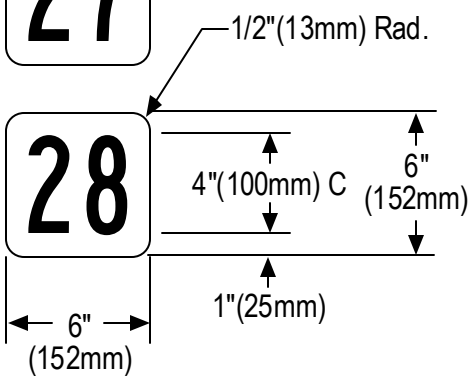

MUTCD NUMBER None

CODE SC6B

COLOR
LEGEND - BLACK (NON-REFLECTIVE)
BACKGROUND - ORANGE (REFLECTIVE)

- THE POLICY FOR INTENDED USAGE OF THIS SIGN IS SHOWN ON REVERSE SIDE -

Gerry Kreis
 CHIEF, OFFICE OF SIGNS & DELINEATION