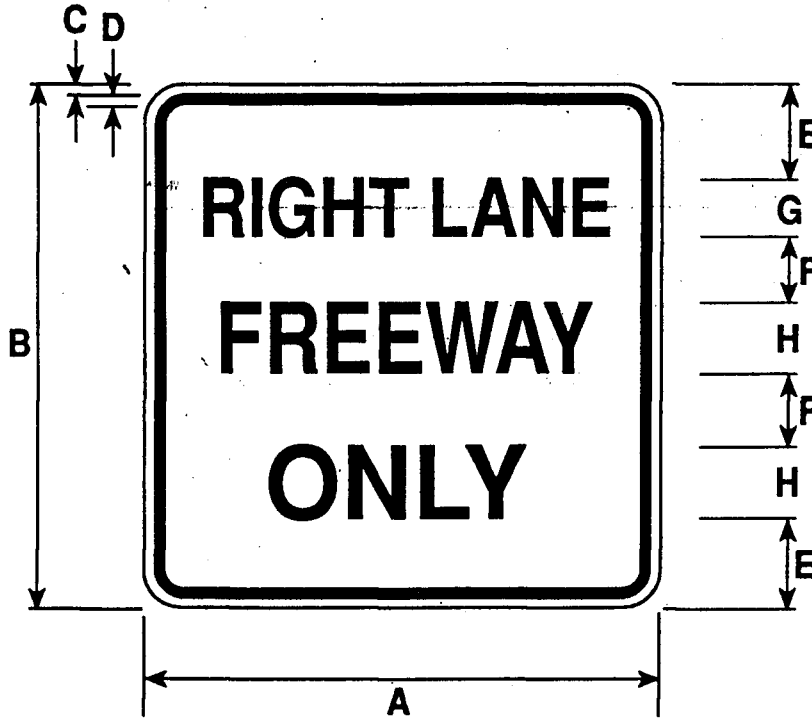

MUTCD NUMBER NONE

CODE R18B
Rt. or Lt.

SIGN	DIMENSIONS (INCHES)							
	A	B	C	D	E	F	G	H
36 x 36	36	36	5/8	7/8	5 1/2	5	4D	5D

COMPRESS LINE ONE 15%
COMPRESS LINE TWO 20%

Alternate message, line one: LEFT LANE.

COLORS
LEGEND & BORDER - BLACK (NON-REFLECTIVE)
BACKGROUND - WHITE (REFLECTIVE)

- THE POLICY FOR INTENDED USAGE OF THIS SIGN IS SHOWN ON REVERSE SIDE -

W. A. Kowert
DEPUTY CHIEF, DIVISION OF TRAFFIC OPERATIONS