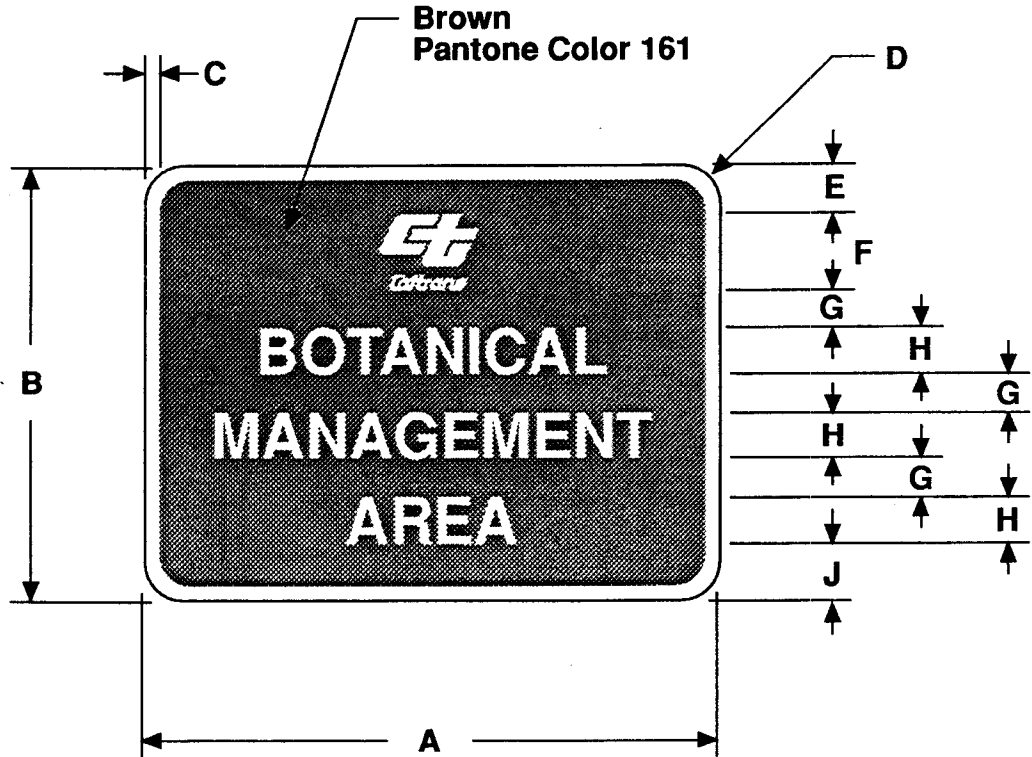

MUTCD NUMBER None

CODE G200-82A

SIGN SIZE (Inches)	DIMENSIONS (Inches)								
	A	B	C	D	E	F	G	H	J
18 x 12	18	12	1/2	1-1/2	1-1/2	2	3/4	1-1/2D	1-3/4
24 x 18	24	18	1/2	1-1/2	2	3	1-1/2	2D	2-1/2
30 x 24	30	24	3/4	1-7/8	2-1/4	4	2	3C	2-3/4

**COLORS**  
**BORDER & MESSAGE - WHITE (REFLECTIVE)**  
**BACKGROUND - BROWN (REFLECTIVE)**

*Gary Meis*  
 CHIEF, OFFICE OF SIGNS AND DELINEATION

5/8/97  
 DATE

REVISION

REVISION