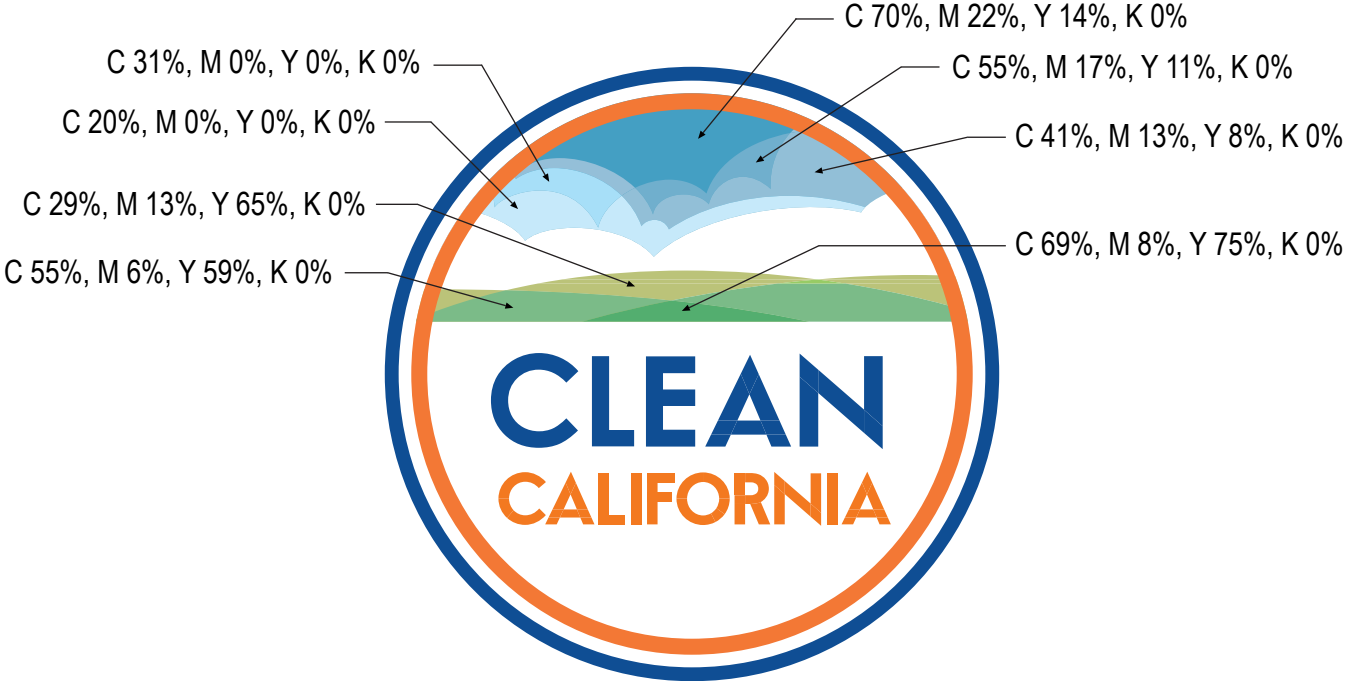

NOTES:

1. Provided dimensions are for the 132"x78" sign panel.
 For the 96"x60" sign panel, multiply each horizontal dimension of the 132"x78" sign panel by approximately 0.728 and each vertical dimension by approximately 0.769. Adjust spacing as needed.
 For the 48"x30" sign panel, multiply each horizontal dimension of the 132"x78" sign panel by approximately 0.364 and each vertical dimension by approximately 0.385. Adjust spacing as needed.
2. Use when the project involves Clean California funds.

C49 (CA)

ENGLISH UNITS

A	B
132	78
96	60
48	30

COLORS: LEGEND - BLACK (ARIAL BOLD ITALIC IN HEADER)
BACKGROUND - WHITE AND FLUORESCENT ORANGE
CLEAN CALIFORNIA LOGO - SEE PAGE BELOW FOR CMYK COORDINATES
BE WORK ZONE ALERT RIBBON: PANTONE #299 BLUE AND ORANGE
SEE VECTOR GRAPHIC FILES FOR CLEAN CA LOGO AND BE WORK ZONE ALERT GRAPHIC
ALL COLORS TO BE RETROREFLECTIVE, EXCEPT FOR BLACK