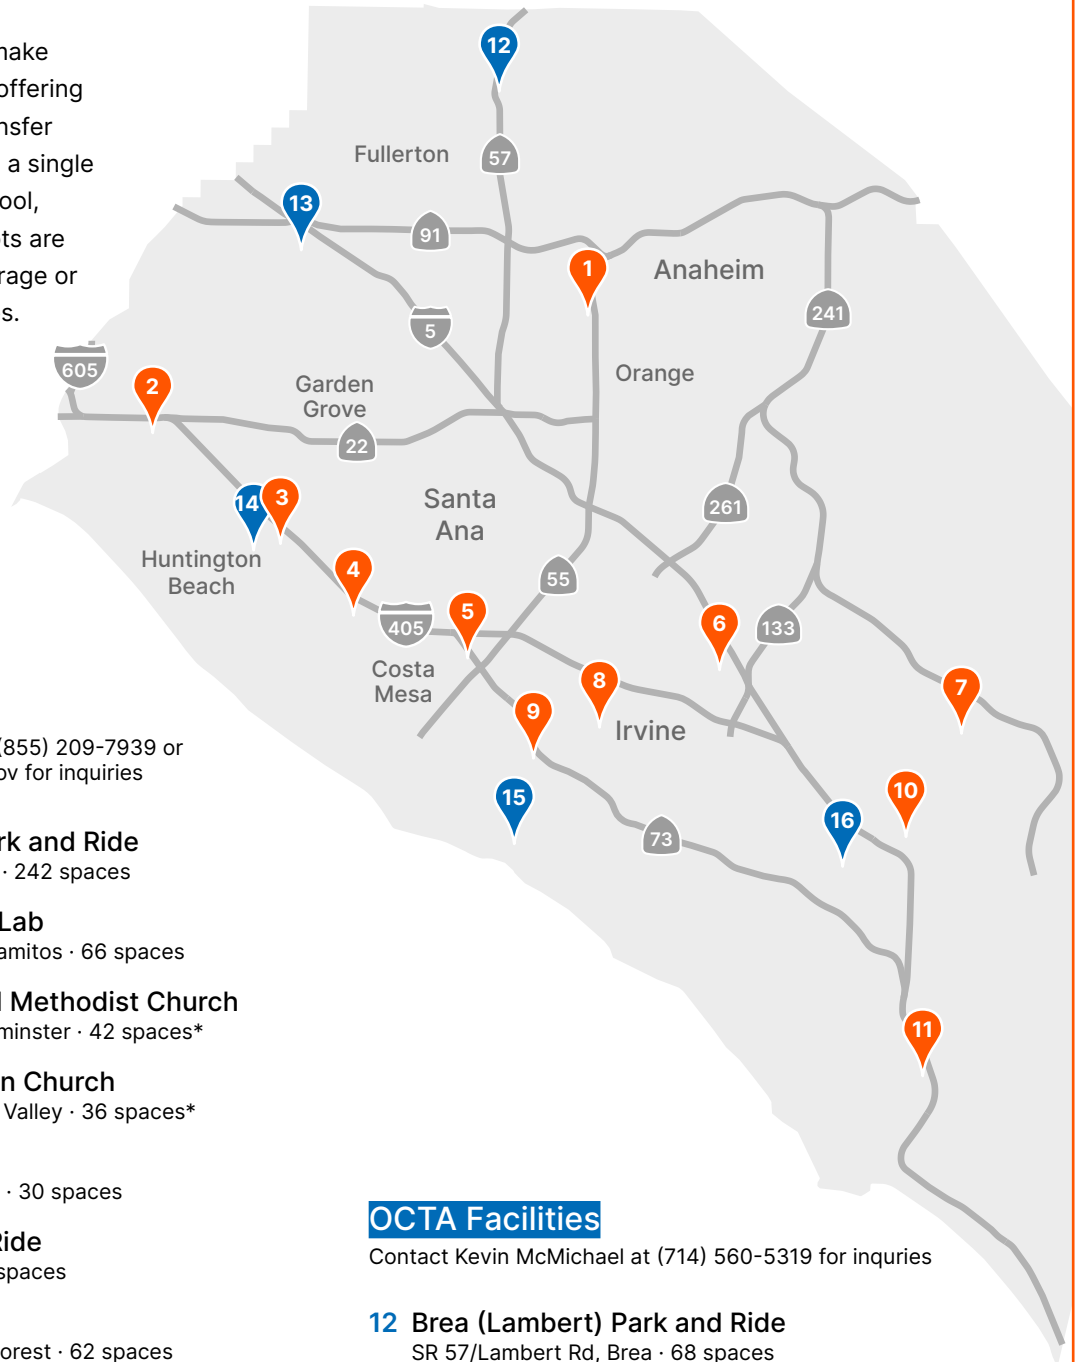

Park and Ride Lots

in Orange County

Park and Ride lot can help make your commute a breeze by offering a convenient location to transfer and continue motoring from a single passenger vehicle to a carpool, vanpool, or transit. These lots are not intended for vehicle storage or to access nearby businesses.

72

Max Parking Hours

2,739

Total Spaces

Caltrans Facilities

Contact Sarah Chamberlain at (855) 209-7939 or parkandride.info.d12@dot.ca.gov for inquiries

- 1 Lincoln East/West Park and Ride**
SR 55/Lincoln Ave, Orange · 242 spaces
- 2 Federal SW Regional Lab**
4655 Lampson Ave, Los Alamitos · 66 spaces
- 3 Good Shepard United Methodist Church**
8152 McFadden Ave, Westminster · 42 spaces*
- 4 King of Glory Lutheran Church**
10280 Slater Ave, Fountain Valley · 36 spaces*
- 5 South Coast Plaza**
3333 Bear St., Costa Mesa · 30 spaces
- 6 Jeffrey Rd Park and Ride**
I-5/Jeffrey Rd, Irvine · 581 spaces
- 7 Saddleback Church**
1 Saddleback Pkwy, Lake Forest · 62 spaces
- 8 Light of Christ Lutheran Church**
18182 Culver Dr, Irvine · 90 spaces
- 9 University Park and Ride**
SR 73/University Dr, Irvine · 41 spaces
- 10 William S. Craycraft Park**
23682 Alicia Pkwy, Mission Viejo · 38 spaces
- 11 Junipero Serra North/South Park and Ride**
I-5/Junipero Serra Rd, San Juan Capistrano · 110 spaces

OCTA Facilities

Contact Kevin McMichael at (714) 560-5319 for inquiries

- 12 Brea (Lambert) Park and Ride**
SR 57/Lambert Rd, Brea · 68 spaces
- 13 Fullerton Park & Ride**
3000 W Orangethorpe Ave, Fullerton · 791 spaces
- 14 Goldenwest Transportation Center**
7301 Center St, Huntington Beach · 349 spaces
- 15 Newport Transportation Center**
1550 Avocado Ave, Newport Beach · 76 spaces
- 16 Laguna Hills Transportation Center**
24282 Calle De Los Caballeros, Laguna Hills · 117 spaces