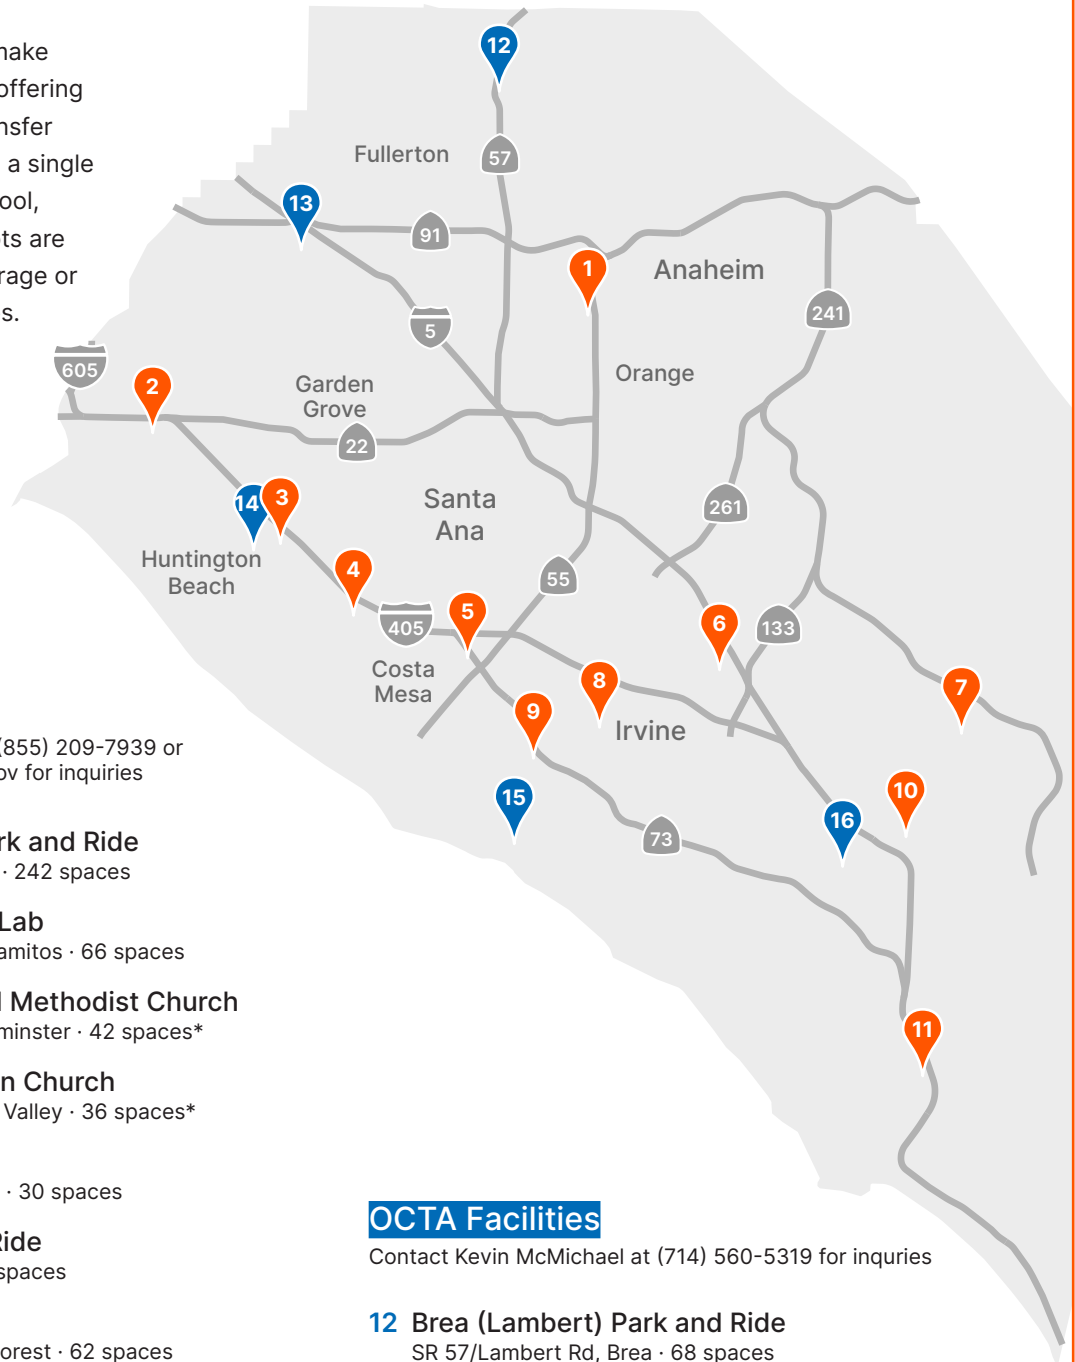

Park and Ride Lots in Orange County

Park and Ride lot can help make your commute a breeze by offering a convenient location to transfer and continue motoring from a single passenger vehicle to a carpool, vanpool, or transit. These lots are not intended for vehicle storage or to access nearby businesses.

72

Max Parking Hours

2,739

Total Spaces

Caltrans Facilities

Contact Sarah Chamberlain at (855) 209-7939 or parkandride.info.d12@dot.ca.gov for inquiries

- 1 Lincoln East/West Park and Ride**
SR 55/Lincoln Ave, Orange · 242 spaces
- 2 Federal SW Regional Lab**
4655 Lampson Ave, Los Alamitos · 66 spaces
- 3 Good Shepard United Methodist Church**
8152 McFadden Ave, Westminster · 42 spaces*
- 4 King of Glory Lutheran Church**
10280 Slater Ave, Fountain Valley · 36 spaces*
- 5 South Coast Plaza**
3333 Bear St., Costa Mesa · 30 spaces
- 6 Jeffrey Rd Park and Ride**
I-5/Jeffrey Rd, Irvine · 581 spaces
- 7 Saddleback Church**
1 Saddleback Pkwy, Lake Forest · 62 spaces
- 8 Light of Christ Lutheran Church**
18182 Culver Dr, Irvine · 90 spaces
- 9 University Park and Ride**
SR 73/University Dr, Irvine · 41 spaces
- 10 William S. Craycraft Park**
23682 Alicia Pkwy, Mission Viejo · 38 spaces
- 11 Junipero Serra North/South Park and Ride**
I-5/Junipero Serra Rd, San Juan Capistrano · 110 spaces

OCTA Facilities

Contact Kevin McMichael at (714) 560-5319 for inquiries

- 12 Brea (Lambert) Park and Ride**
SR 57/Lambert Rd, Brea · 68 spaces
- 13 Fullerton Park & Ride**
3000 W Orangethorpe Ave, Fullerton · 791 spaces
- 14 Goldenwest Transportation Center**
7301 Center St, Huntington Beach · 349 spaces
- 15 Newport Transportation Center**
1550 Avocado Ave, Newport Beach · 76 spaces
- 16 Laguna Hills Transportation Center**
24282 Calle De Los Caballeros, Laguna Hills · 117 spaces