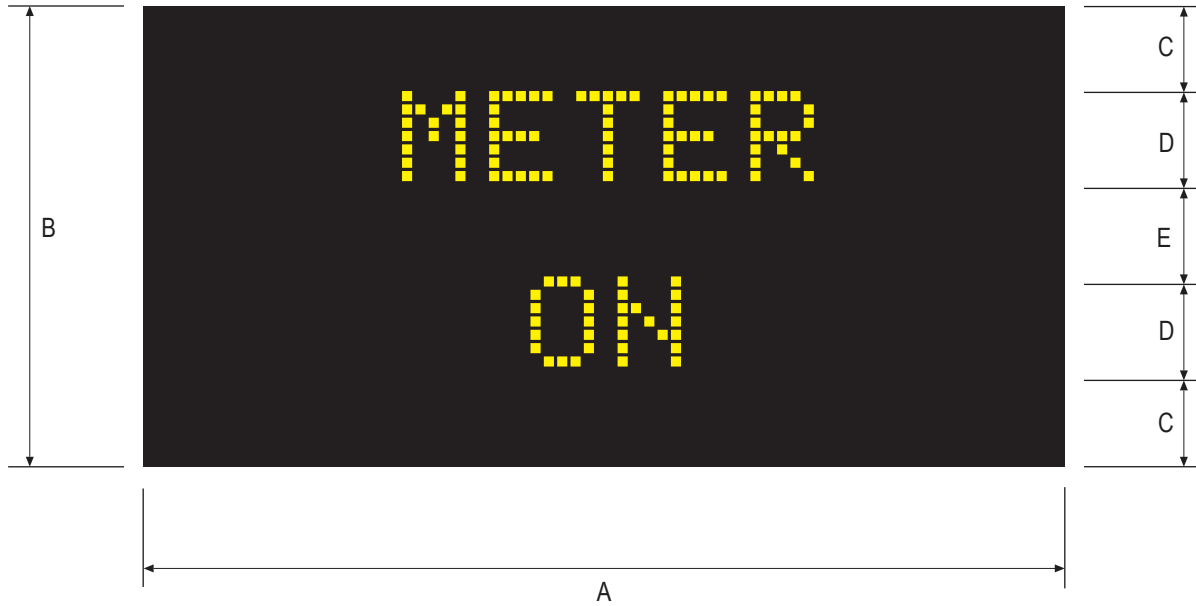

STATE OF CALIFORNIA - DEPARTMENT OF TRANSPORTATION

W88-2 (CA) Activated Blank-Out

ENGLISH UNITS

A	B	C	D	E
96	48	8.75	10	9.5

**COLORS: LEGEND - AMBER LED (STEADY ON, NON-FLASHING WHEN ACTIVATED,
LED CHROMATICITY WAVELENGTH OF 590-600 nm)
BACKGROUND - BLACK**