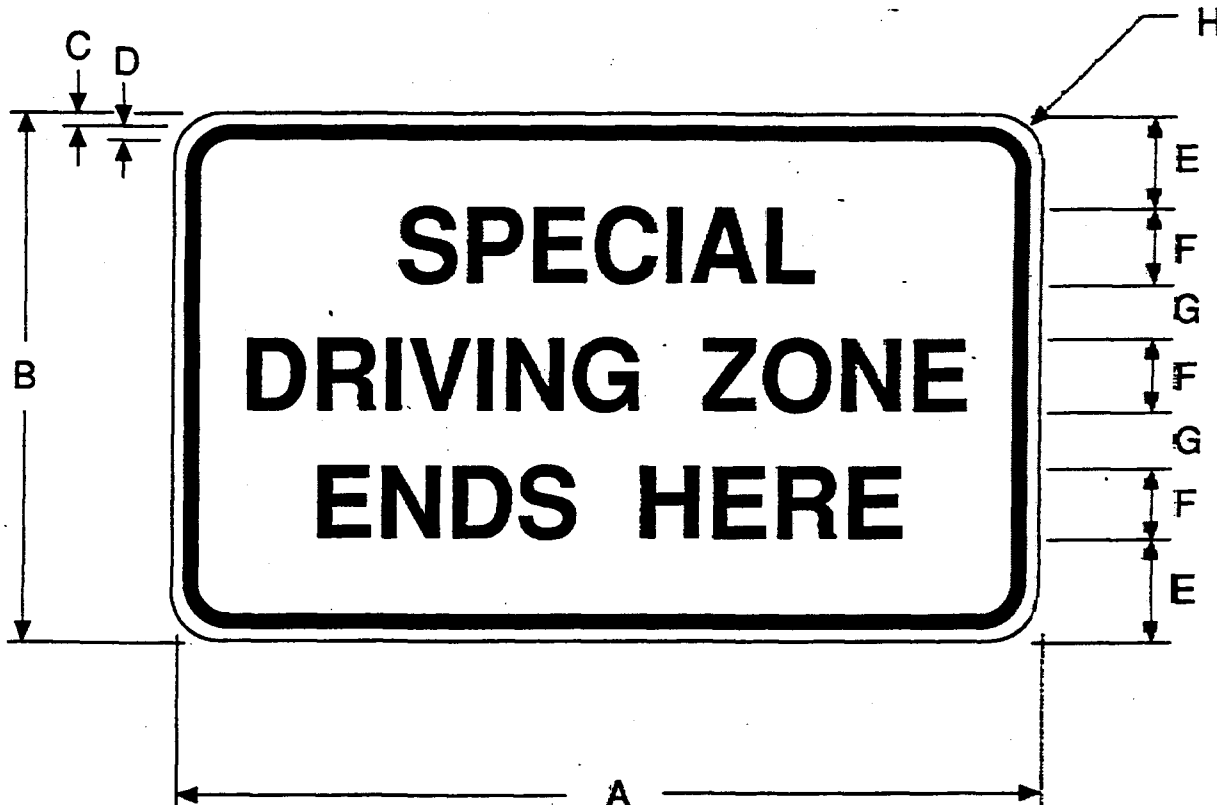

MUTCD NUMBER None

CODE SR55

SIGN	DIMENSIONS (Inches)							
	A	B	C	D	E	F	G	H
48 x 30	48	30	1/2	3/4	5	4D	3	2-1/4
72 x 42	72	42	5/8	1	8	6D	4	3

COLOR
BORDER & LEGEND - BLACK (Non-Reflective)
BACKGROUND - WHITE (Reflective)

- THE POLICY FOR INTENDED USAGE OF THIS SIGN IS SHOWN ON REVERSE SIDE -

[Signature]
 CHIEF, OFFICE OF SIGNS AND DELINEATION

11/29/95
 DATE

REVISION

REVISION