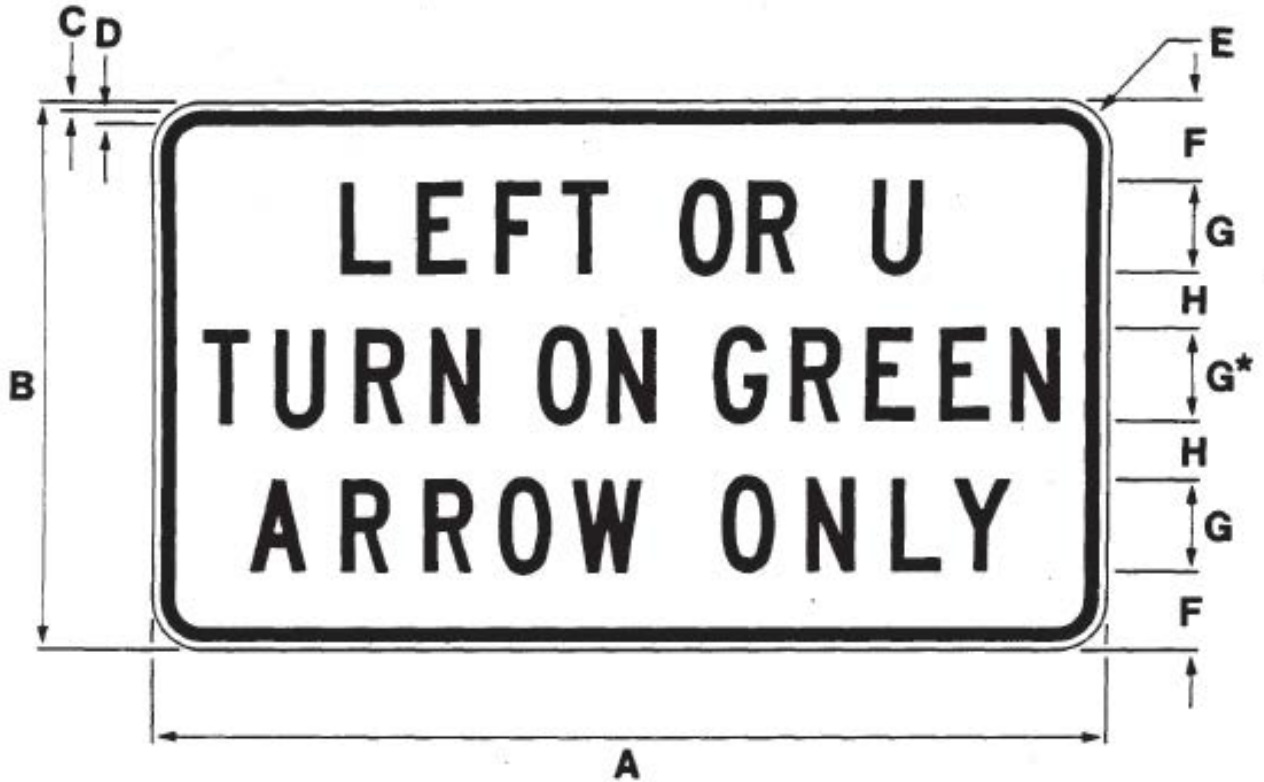

MUTCD NUMBER NONE

CODE SR39A(U)

* REDUCE SPACING 18%

SIGN	DIMENSIONS (INCHES)							
	A	B	C	D	E	F	G	H
MINIMUM	42	24	3/8	5/8	2 1/4	3 1/2	4C	2 1/2

COLORS

LEGEND & BORDER - BLACK (NON REFL)

BACKGROUND - WHITE (REFL)

- THE POLICY FOR INTENDED USAGE OF THIS SIGN IS SHOWN ON THE REVERSE SIDE -

C.D. Bortel

CHIEF, DIVISION OF TRAFFIC ENGINEERING

10/3/88

DATE

12/5/89

REVISION

REVISION