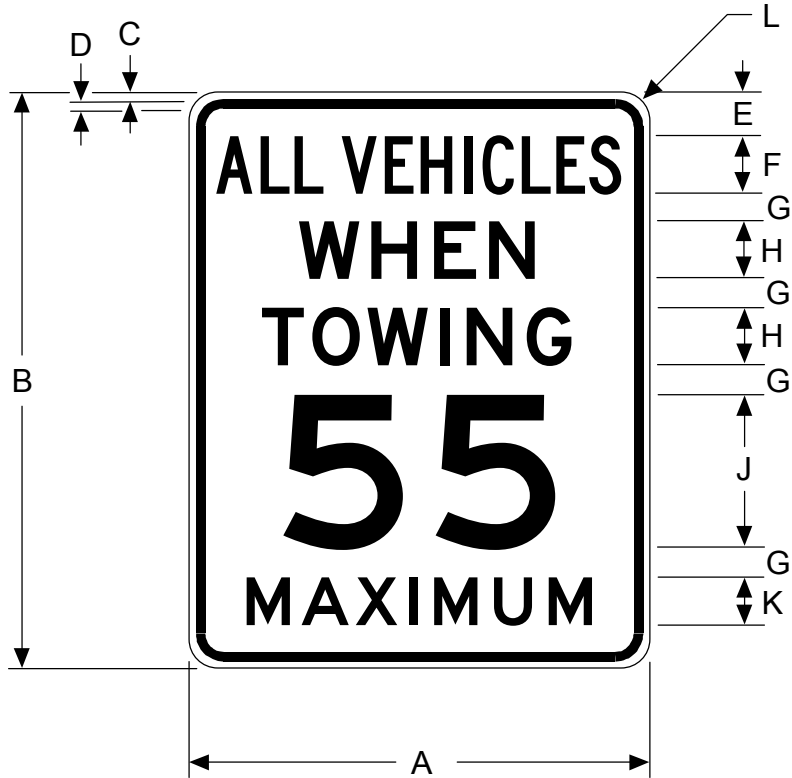

MUTCD NUMBER None

CODE R6-4 (CA)

UNITS OF MEASURE	SIGN DIMENSIONS										
	A	B	C	D	E	F	G	H	J	K	L
Inches	48	60	3/4	1-1/4	4-1/2	6C	3	6E	16E	5E	3
Millimeters	1219	1524	19	32	114	150C	76	150E	400E	125E	76

COLOR
BORDER & LEGEND - BLACK (Non-Reflective)
BACKGROUND - WHITE (Reflective)

- THE POLICY FOR INTENDED USAGE OF THIS SIGN IS SHOWN ON REVERSE SIDE -

Gerry Myers
 CHIEF, OFFICE OF SIGNS & DELINEATION

10/10/03
 DATE