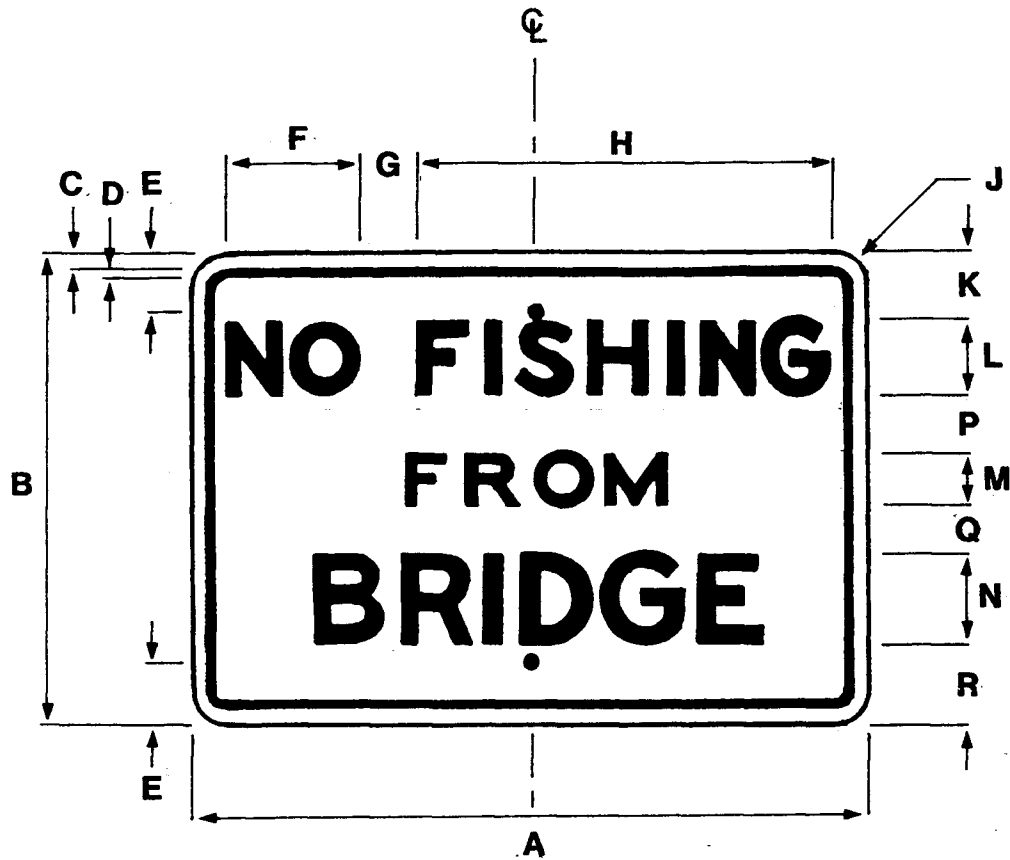

MUTCD NUMBER NONE

CODE R23

Alternate Message, Line 1: NO JUMPING.

SIGN	DIMENSIONS (INCHES)														
	A	B	C	D	E	F	G	H	J	K	L	M	N	P	Q
MINIMUM	26	18	3/8	5/8	1 1/2	5 1/4	2	15	1 1/2	3	2 1/2F	2F	3F	2	1 1/2

COLOR
BORDER & LEGEND - BLACK
BACKGROUND - WHITE (REFL)

- THE POLICY FOR INTENDED USAGE OF THIS SIGN IS SHOWN ON THE REVERSE SIDE -

MR. [Signature]   3/22/91   8/24/98
Dep. CHIEF, DIVISION OF TRAFFIC ENGINEERING   DATE   REVISION   REVISION