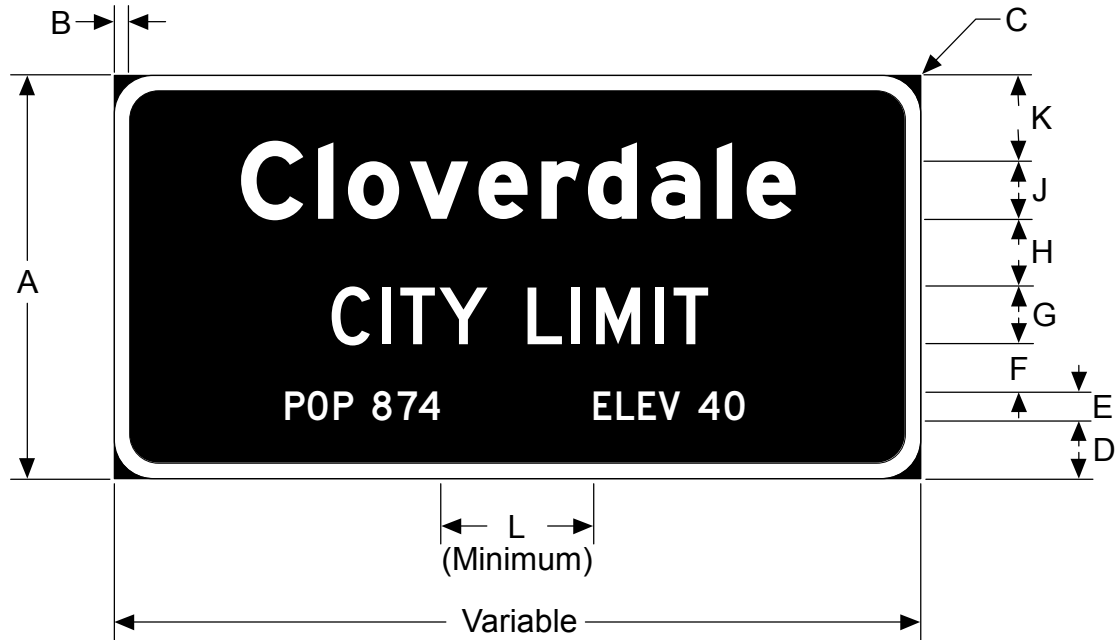

MUTCD NUMBER None

CODE G9-5

SIGN SIZE (Inches)	DIMENSIONS (Inches)										
	A	B	C	D	E	F	G	H	J	K	L
Var x 24	24	1/2	1-1/2	3-1/2	2C	3	4D	3	5D	3-1/2	5
Var x 30	30	1	3	4	2C	3	4D	5	6&4-1/2E(M)	7-1/2	6
Var x 42	42	1-1/4	6	6	3D	5	6D	7	8&6E(M)	9	8
Var x 48	48	1-1/2	6	5	4D	6	8D	7	10.67&8E(M)	10	10

SIGN SIZE (mm)	DIMENSIONS (Millimeters)										
	A	B	C	D	E	F	G	H	J	K	L
Var x 610	610	13	38	89	50C	76	100D	76	125D	94	127
Var x 762	762	25	76	102	50C	76	100D	127	150&113E(M)	194	152
Var x 1067	1067	32	152	152	75D	127	150D	178	200&150E(M)	235	203
Var x 1219	1219	38	152	135	100D	152	200D	178	265&200E(M)	254	254

COLORS
BORDER & LEGEND - WHITE (REFLECTIVE)
BACKGROUND - GREEN (REFLECTIVE)

- THE POLICY FOR INTENDED USAGE OF THIS SIGN IS SHOWN ON REVERSE SIDE -

Gerry Myers
 CHIEF, OFFICE OF SIGNS AND DELINEATION

8/1/03
 DATE