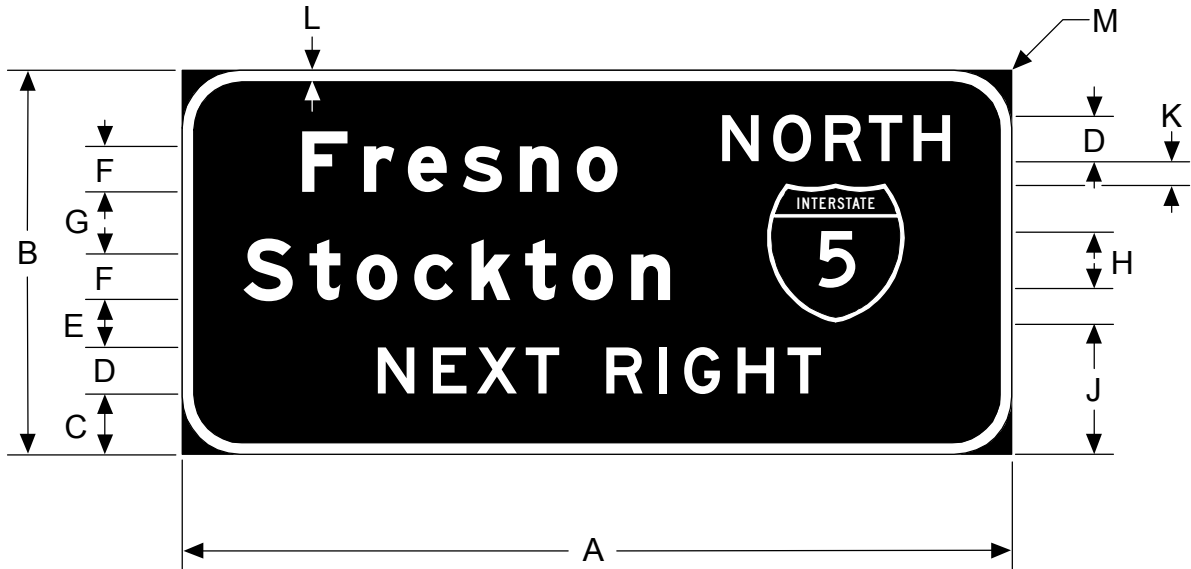

MUTCD NUMBER None

CODE G86-7

ALTERNATE MESSAGE, Line 3:
NEXT RIGHT, NEXT LEFT, SECOND RIGHT and SECOND LEFT.

SIGN SIZE (Inches)	DIMENSIONS (Inches)											
	A	B	C	D	E	F	G	H	J	K	L	M
Var x 90	Var	90	14	10E	14	13.3&10E(M)	14	12D	31	6	2	12
Var x 96	Var	96	14	12E	12	16&12E(M)	16	15D	32	6	2	12
Var x 100	Var	100	16	12E	12	16&12E(M)	16	15D	34	6	2	12

COLORS
BORDER & LEGEND - WHITE (REFLECTIVE)
BACKGROUND - GREEN (REFLECTIVE)

- THE POLICY FOR INTENDED USAGE OF THIS SIGN IS SHOWN ON REVERSE SIDE -

Gerry Keys
 CHIEF, OFFICE OF SIGNS AND DELINEATION

6/8/01
 DATE