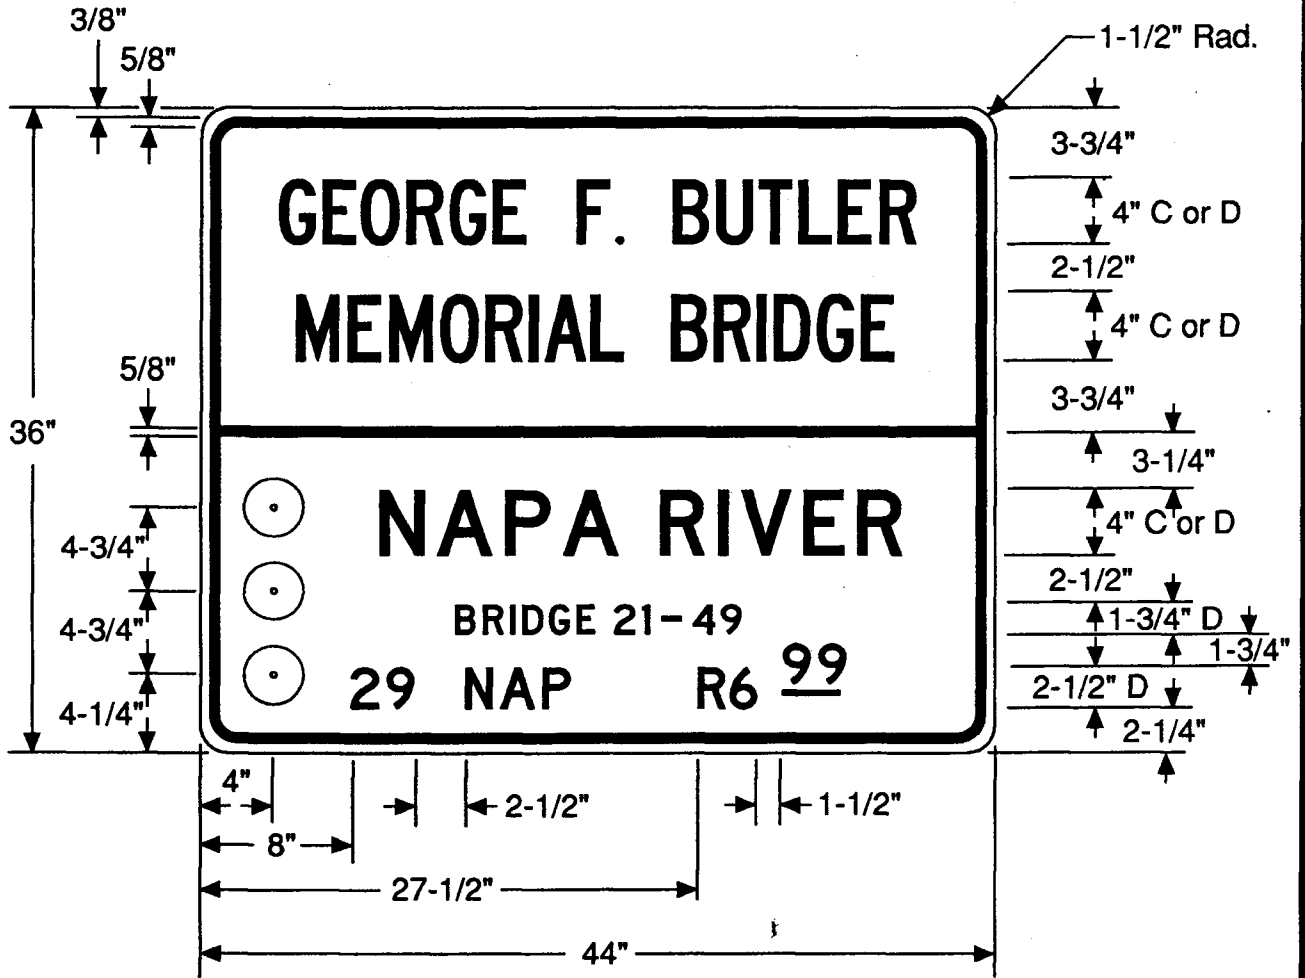

MUTCD NUMBER None

CODE G11-8

COLORS
LEGEND & BORDER - BLACK (NON-REFLECTIVE)
BACKGROUND - WHITE (NON-REFLECTIVE)

- THE POLICY FOR INTENDED USAGE OF THIS SIGN IS SHOWN ON REVERSE SIDE -

Henry P. ... 1/13/98 _____ _____
 CHIEF, OFFICE OF SIGNS AND DELINEATION DATE REVISION REVISION