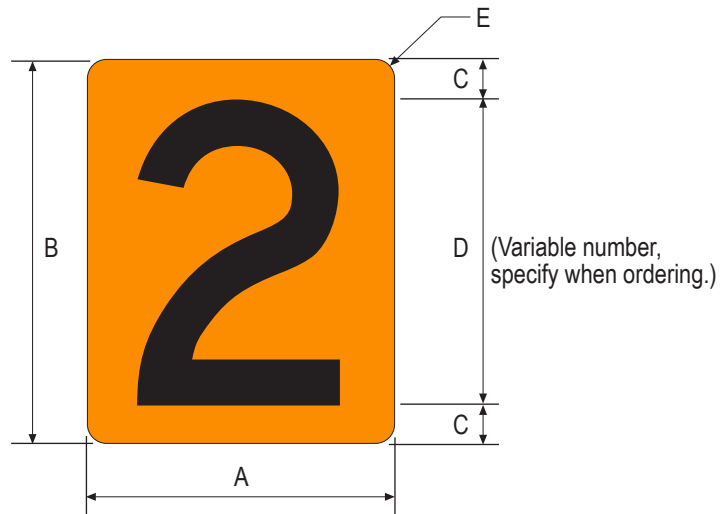

C20A (CA) OVERLAY PLATE

ENGLISH UNITS

A*	B	C	D	E	F
22	10	1	8C	1.25	19.5
17	8	1	6C	1.125	14.75

* 22"x10" plate to be used with 48"x48" C20(CA) sign.

COLORS: LEGEND - BLACK
BACKGROUND - ORANGE (RETROREFLECTIVE)
NO BORDER

3/22/13

C20B (CA) NUMERAL PLATE

ENGLISH UNITS

A*	B	C	D	E
10	12	1	10D	.5
8	10	1	8D	.5

* 10"x12" plate to be used with 48"x48" C20(CA) sign.

COLORS: LEGEND - BLACK
BACKGROUND - ORANGE (RETROREFLECTIVE)
NO BORDER