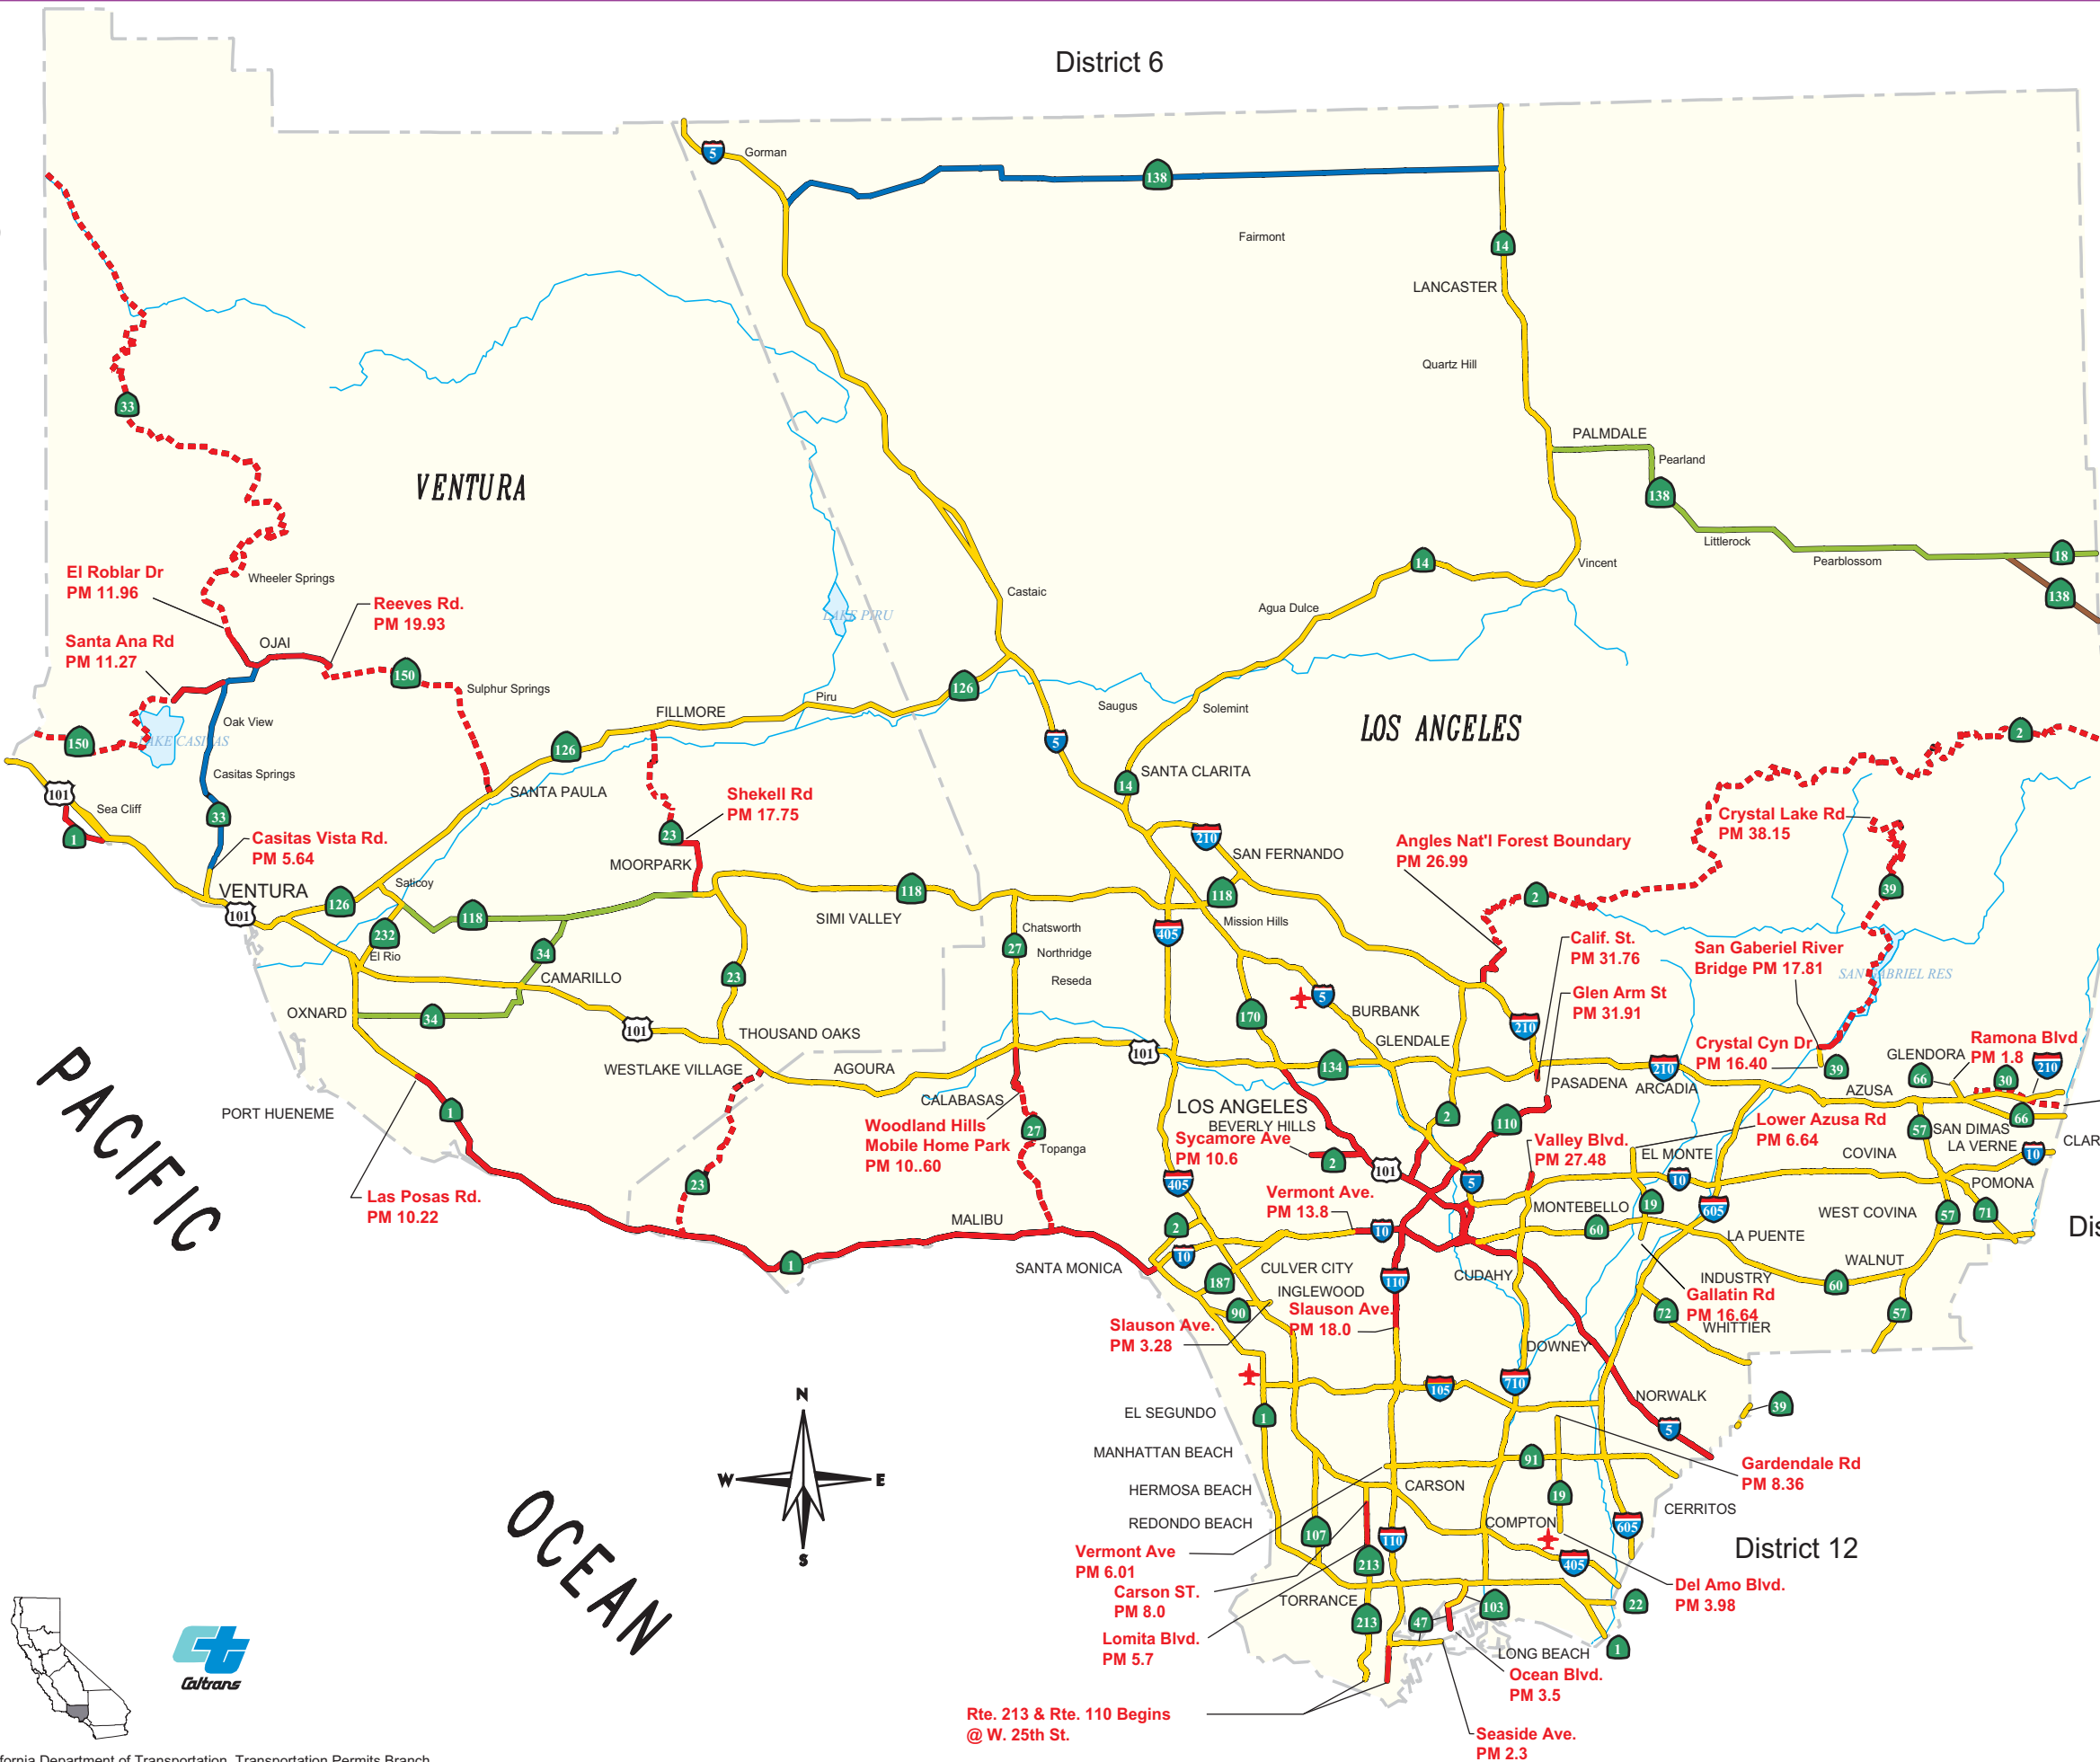

District 6

District 5

District 8

District 8

District 8

District 12

PACIFIC

OCEAN

# ANNUAL PERMIT STAA Purple Weight Maps

**DISTRICT 7**

Map 7 of 12

Not to scale

See pilot car legend for escort requirements