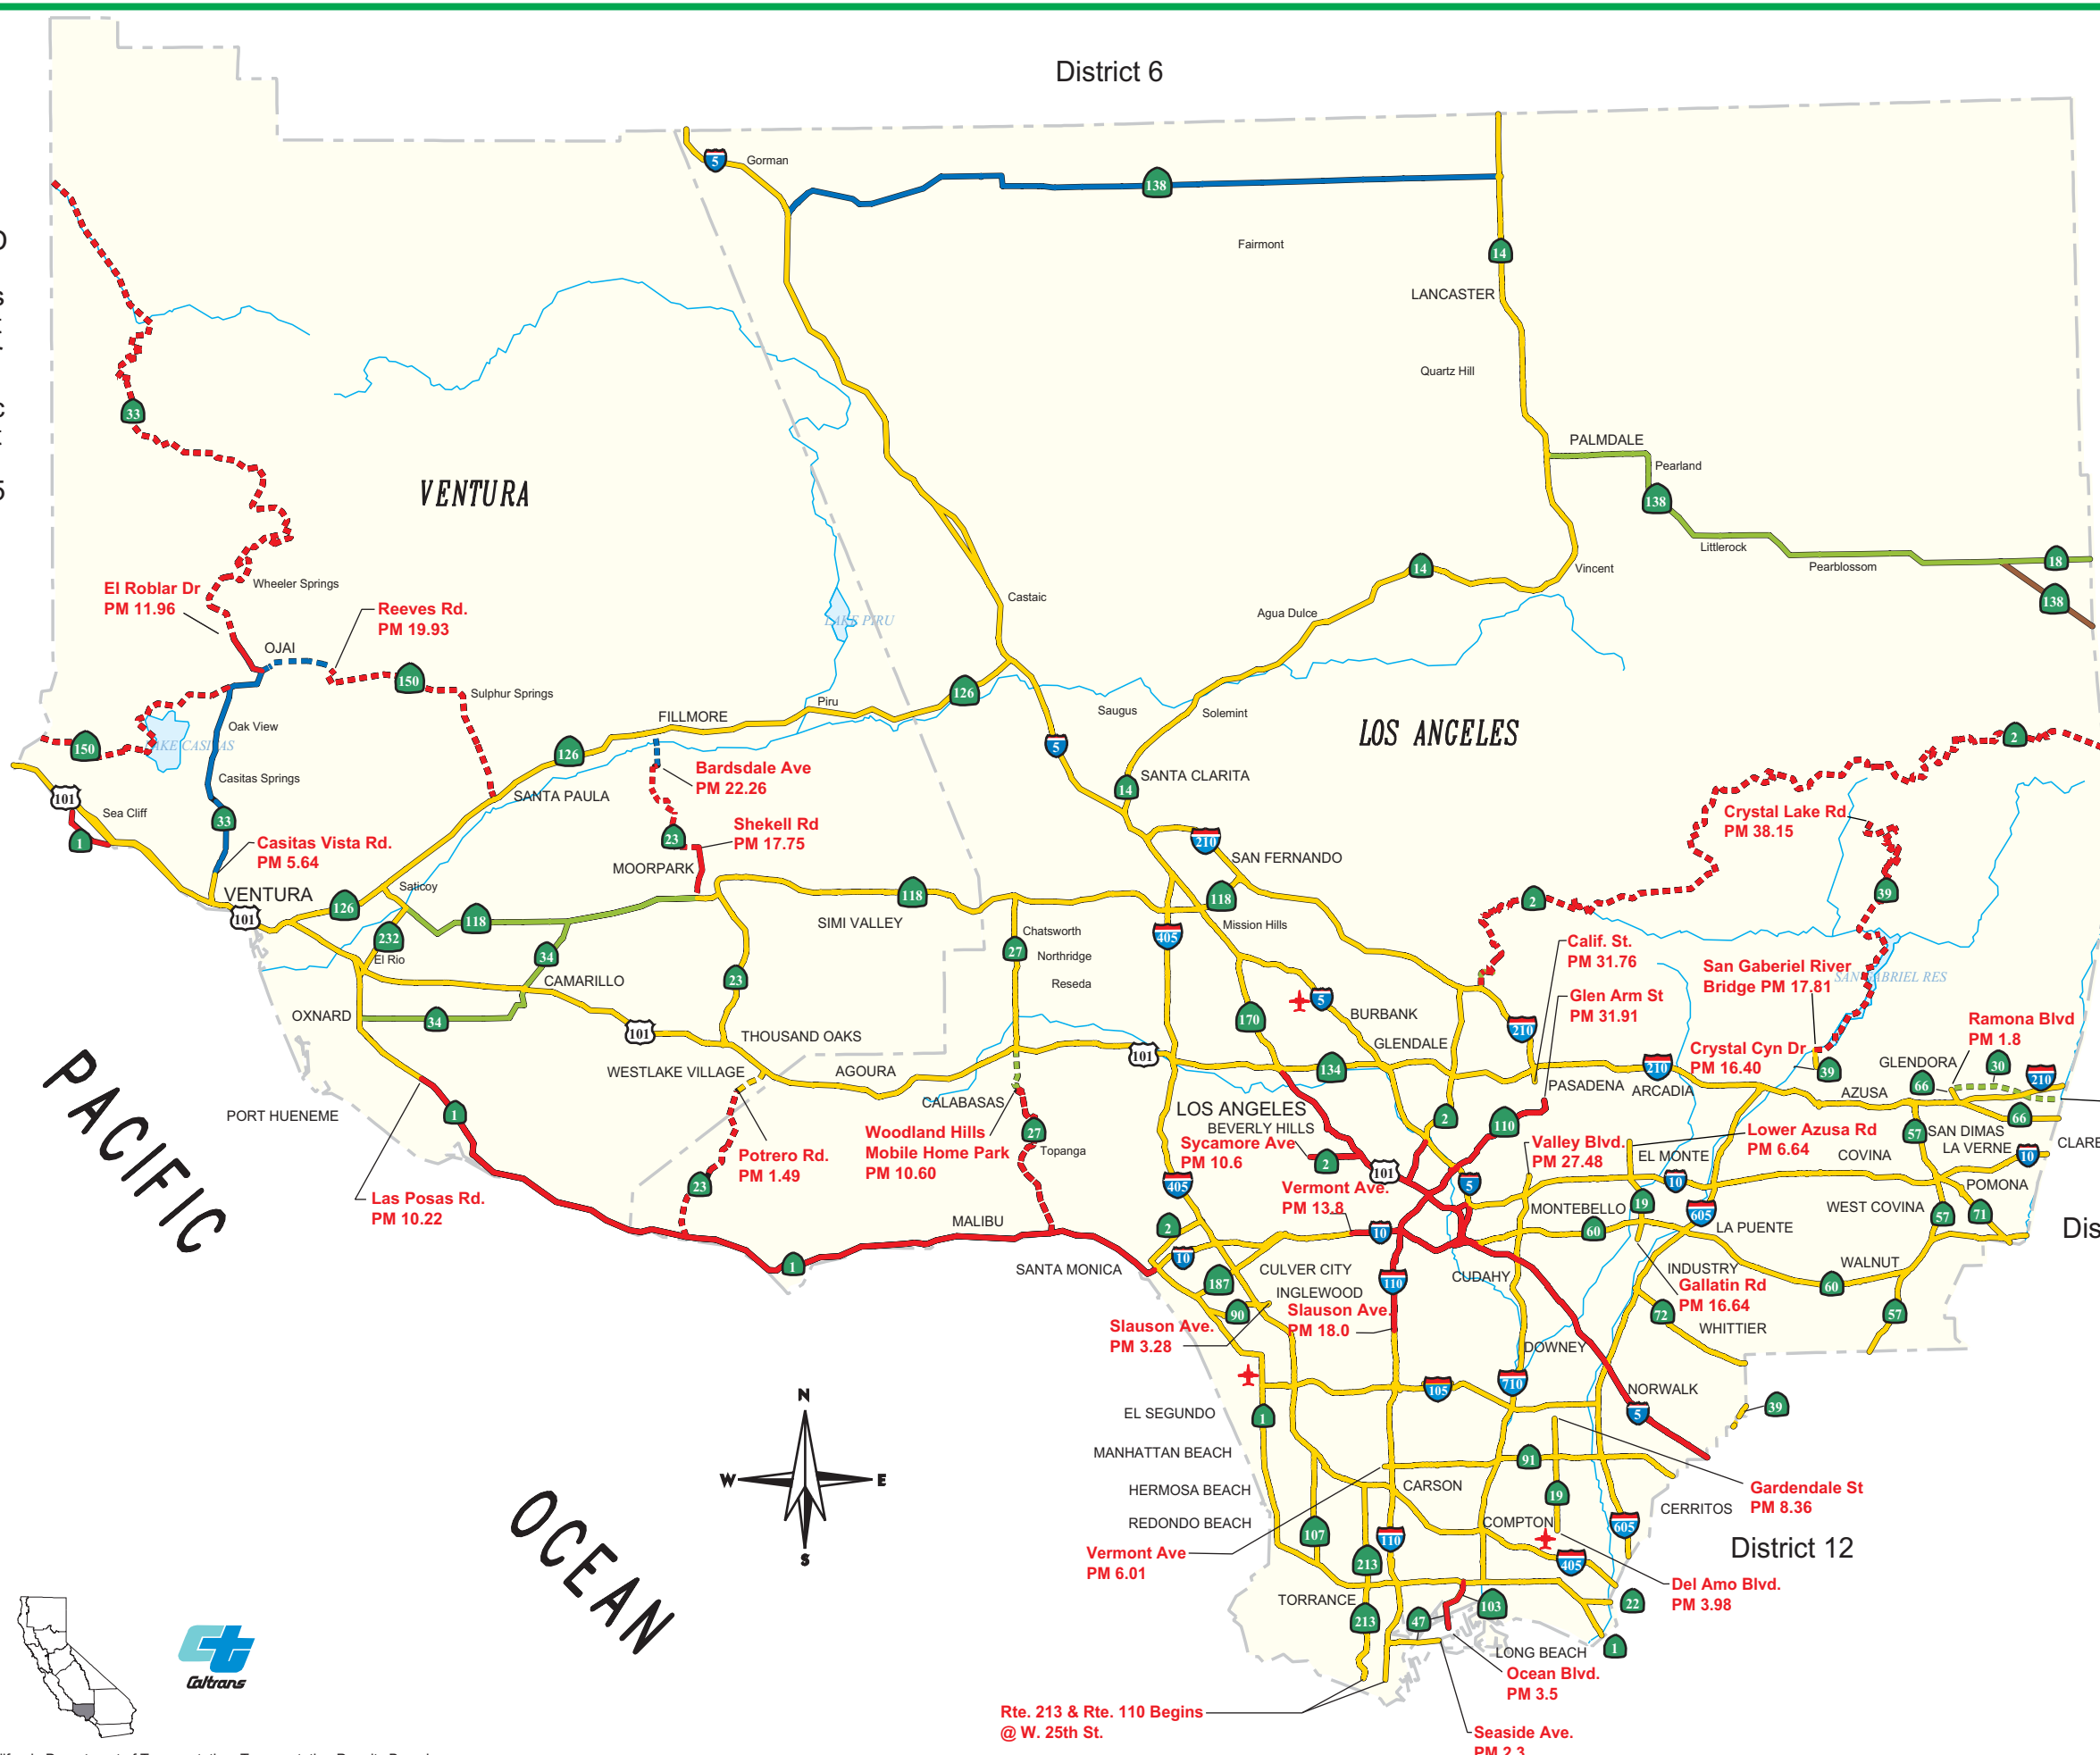

District 5

District 6

District 8

District 8

District 12

PACIFIC

OCEAN

ANNUAL PERMIT Green Weight Maps

DISTRICT 7

Map 7 of 12

Not to scale

See pilot car legend for escort requirements

JANUARY 2009