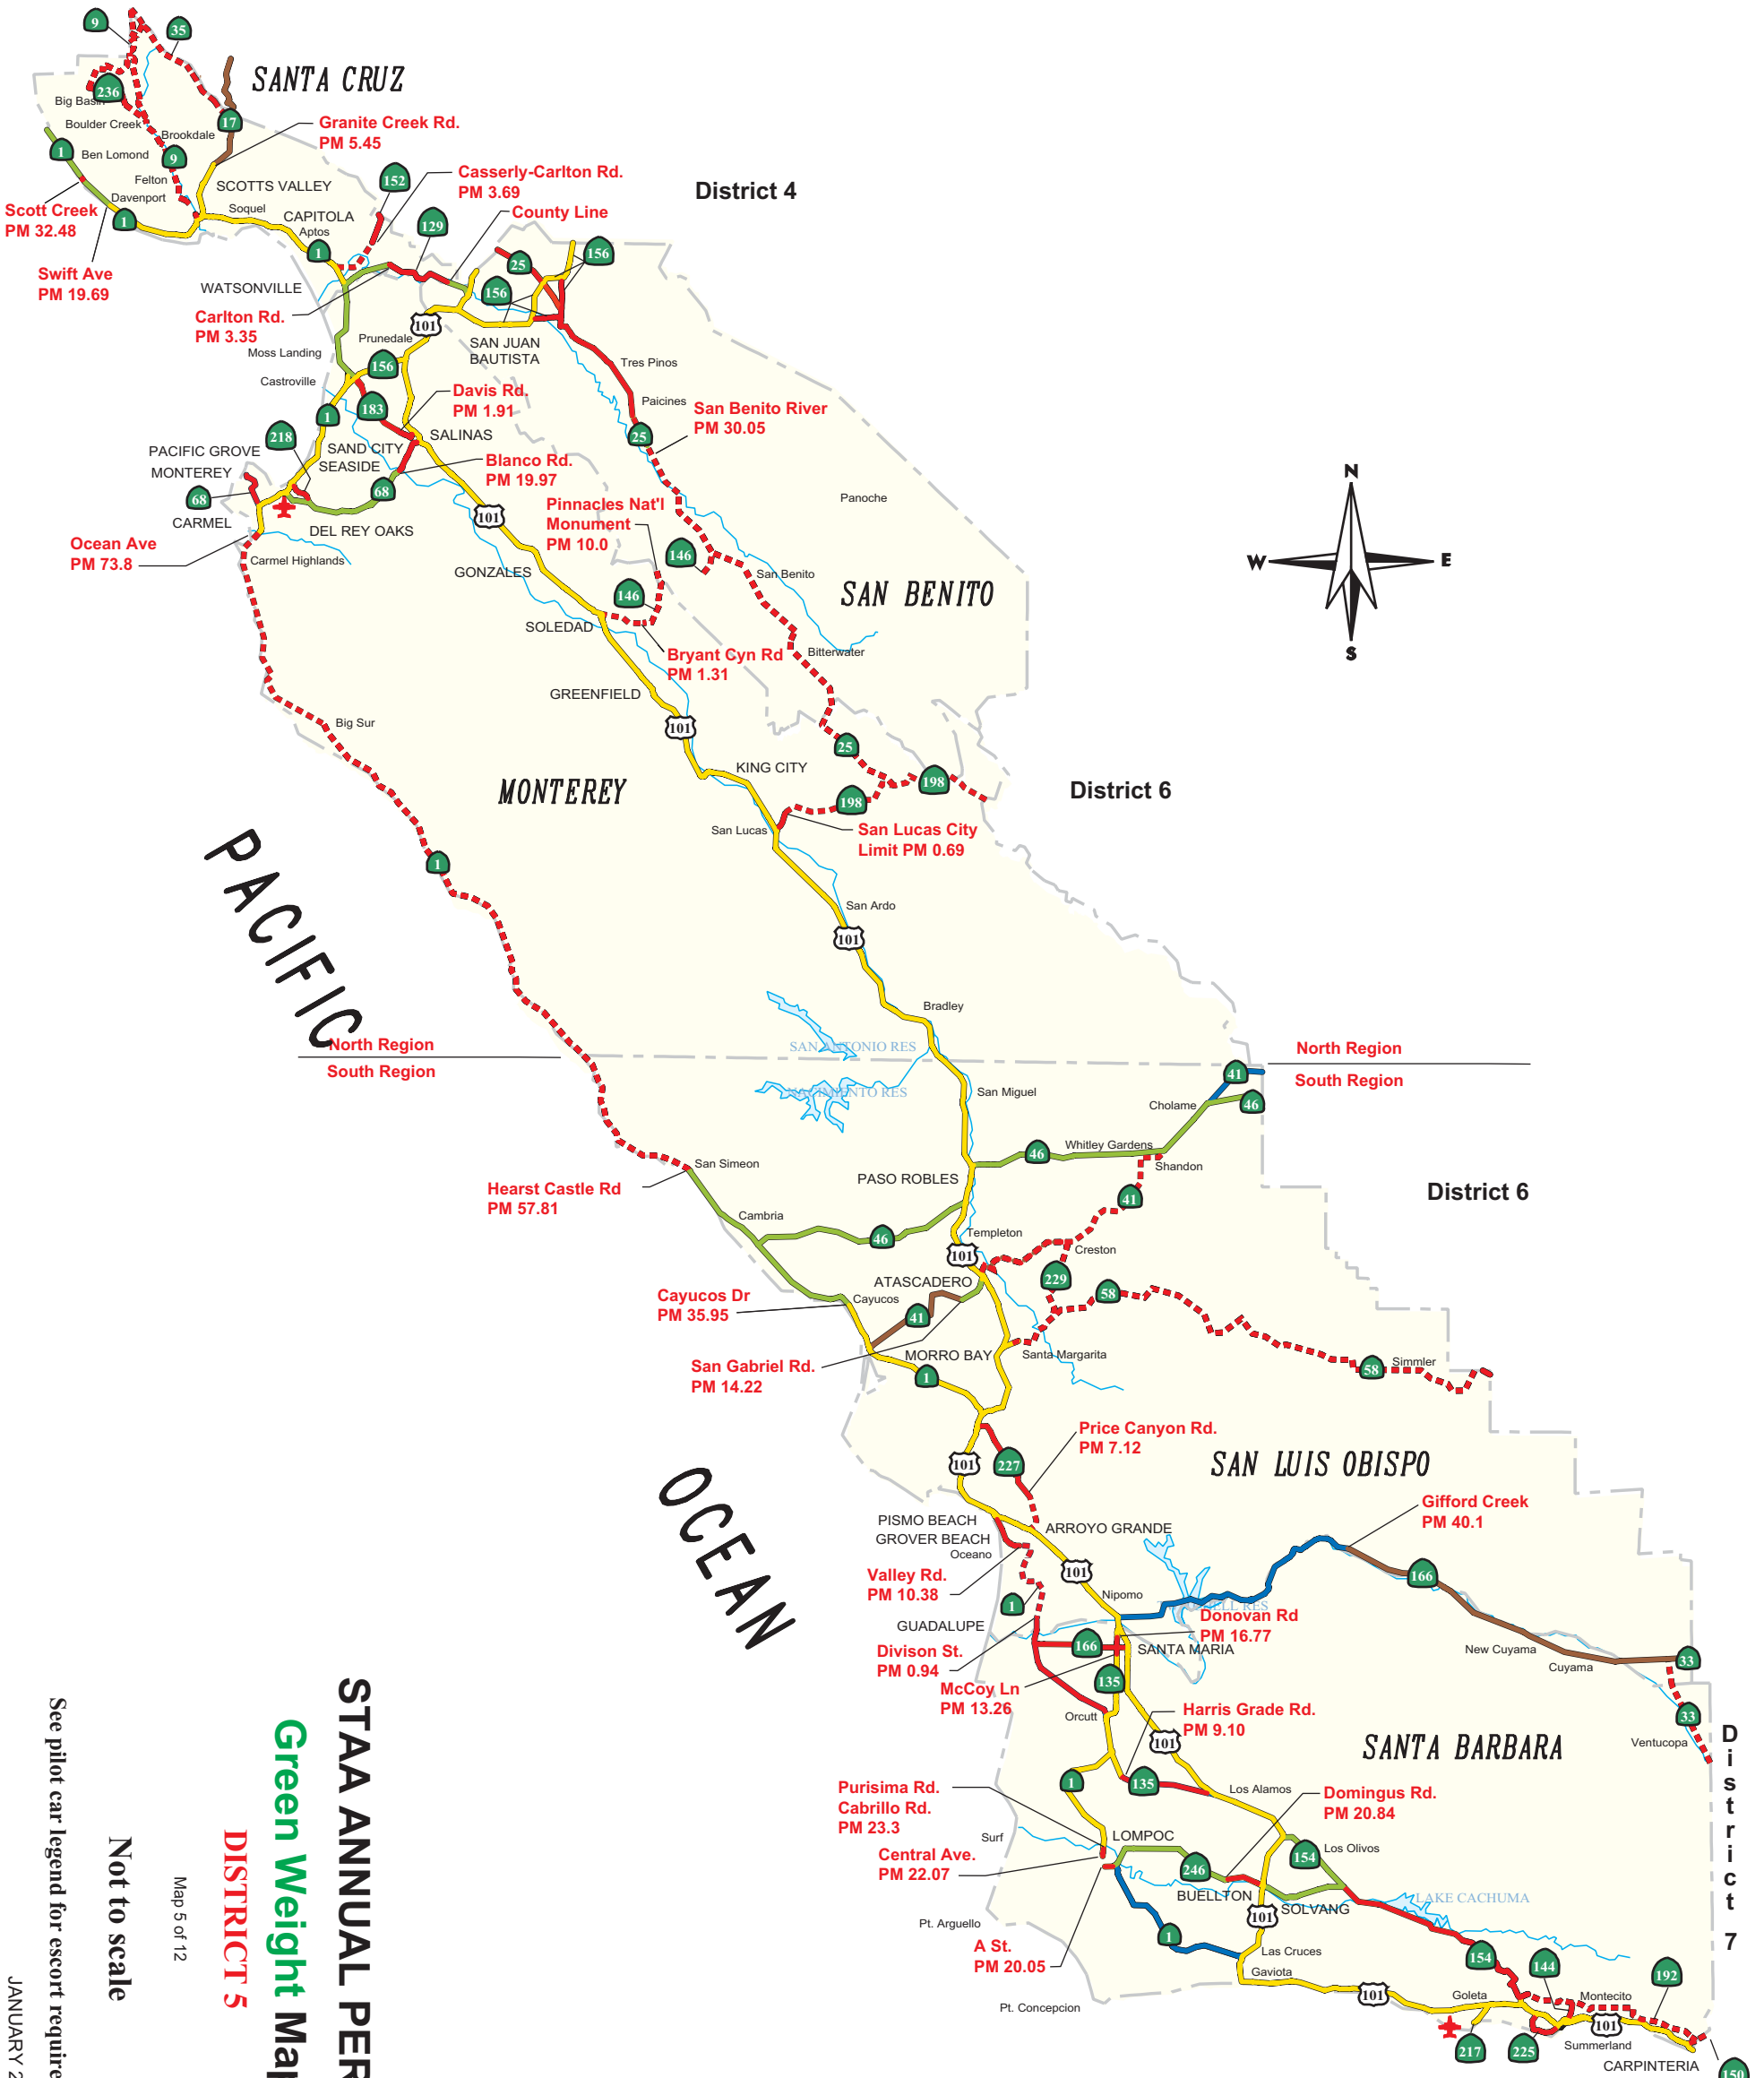

District 4

PACIFIC

OCEAN

STA A ANNUAL PERMIT
Green Weight Maps
DISTRICT 5

Not to scale

Map 5 of 12

See pilot car legend for escort requirements

JANUARY 2009