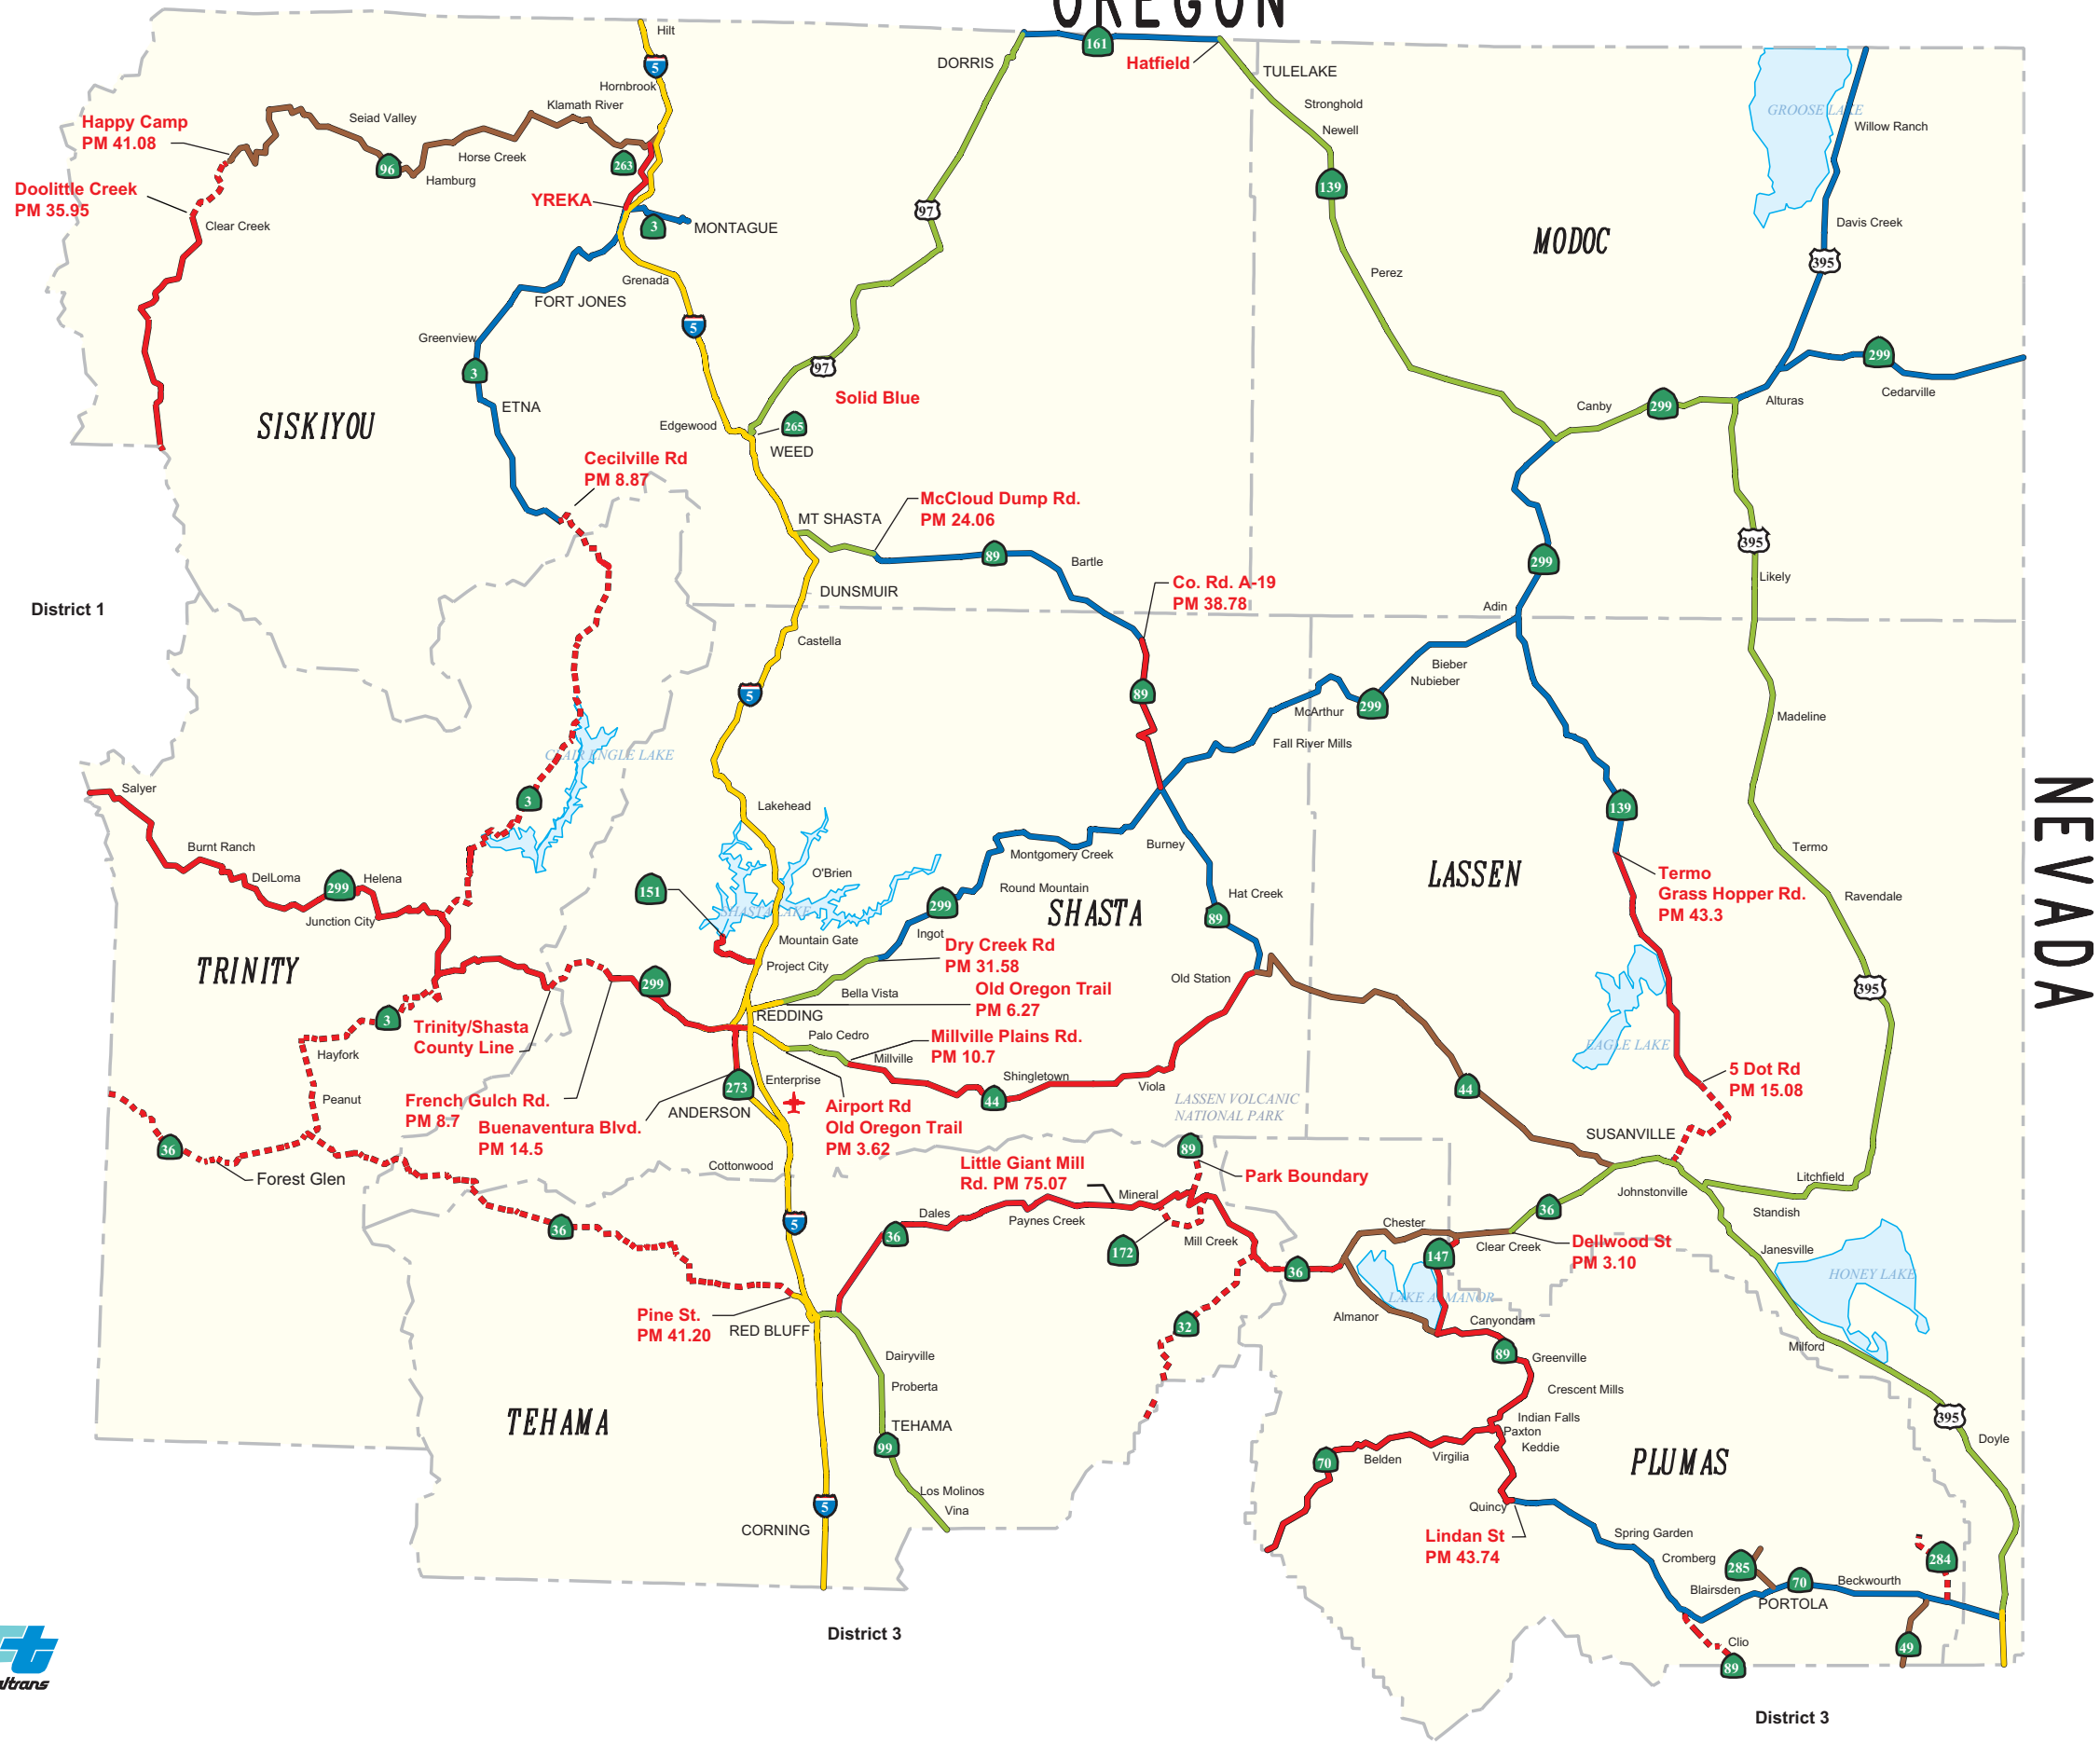

OREGON

NEVADA

STAA ANNUAL PERMIT
Green Weight Maps
DISTRICT 2

Map 2 of 12

Not to scale

See pilot car legend for escort requirements

JANUARY 2009