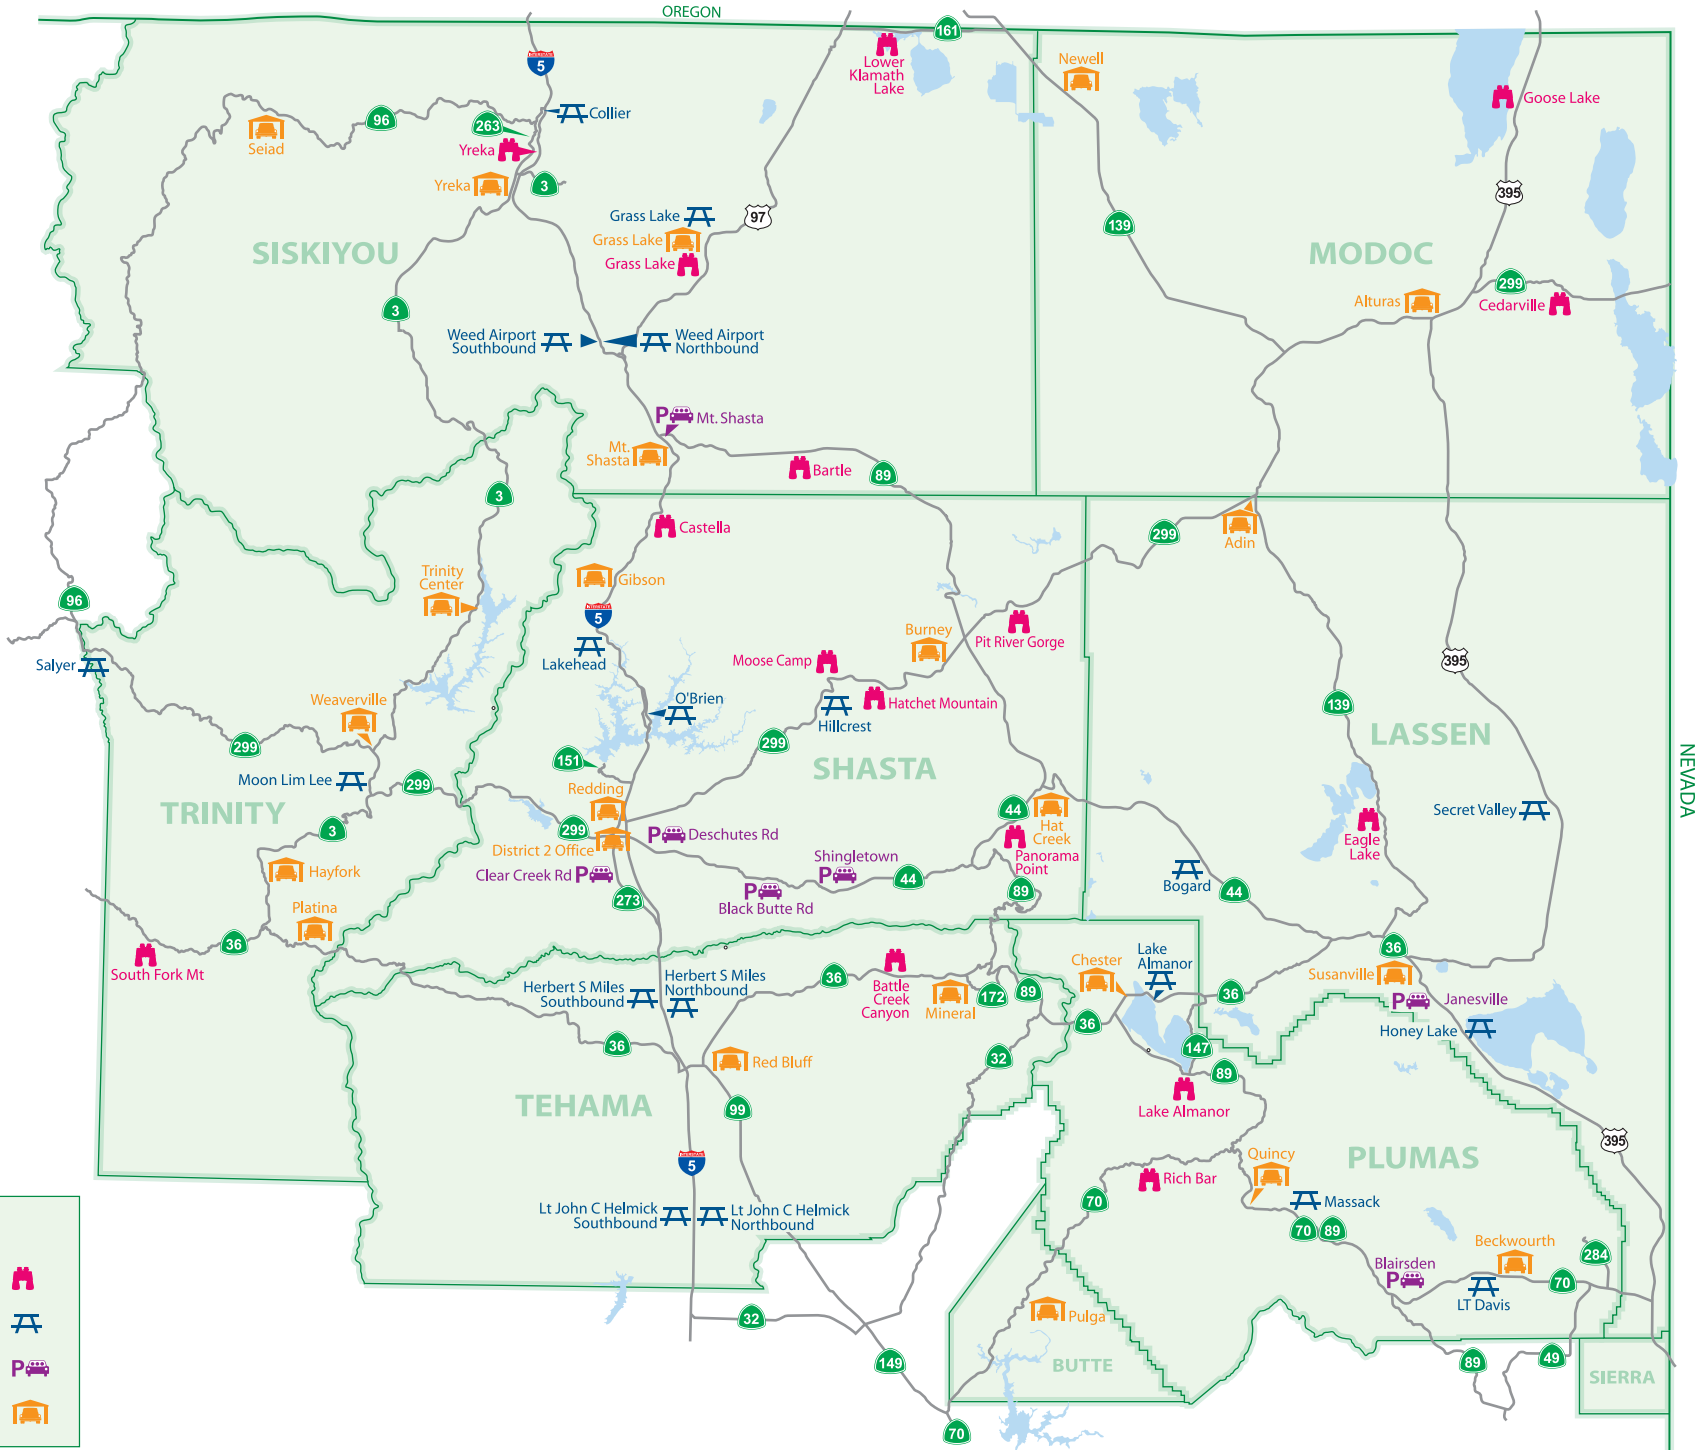

# DISTRICT 2 FACILITIES

## LEGEND

- Vista Point 
- Rest Area 
- Park & Ride 
- Maintenance Station 