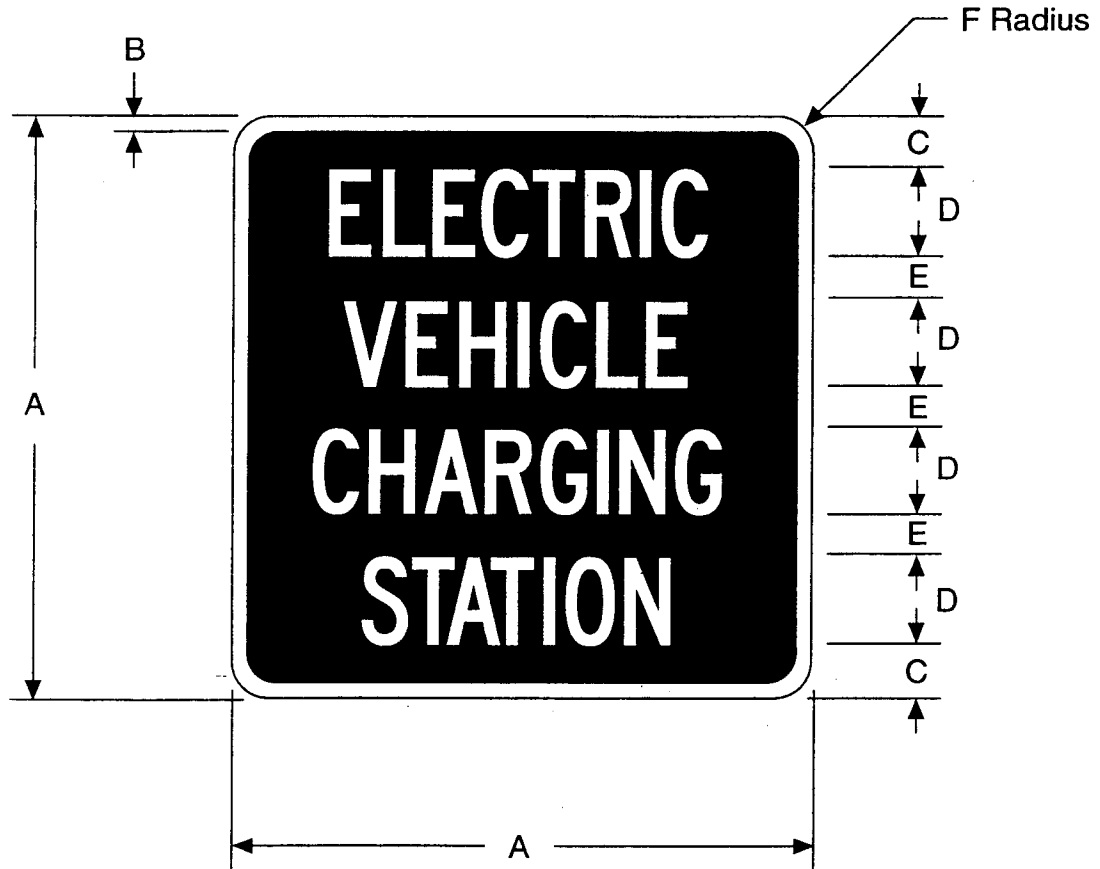

MUTCD NUMBER None

CODE G66-21

SIGN SIZE (Inches)	DIMENSIONS (Inches)					
	A	B	C	D	E	F
18 x 18	18	1/2	1-1/2	3C	1	1-1/2
24 x 24	24	1/2	2-1/8	4C	1-1/4	1-1/2
30 x 30	30	3/4	2-3/4	5C	1-1/2	1-7/8

COLORS
BORDER & LEGEND - WHITE (REFLECTIVE)
BACKGROUND - BLUE (REFLECTIVE)

- THE POLICY FOR INTENDED USAGE OF THIS SIGN IS SHOWN ON REVERSE SIDE -

George Nye
 CHIEF, OFFICE OF SIGNS AND DELINEATION

7/21/97
 DATE

REVISION

REVISION