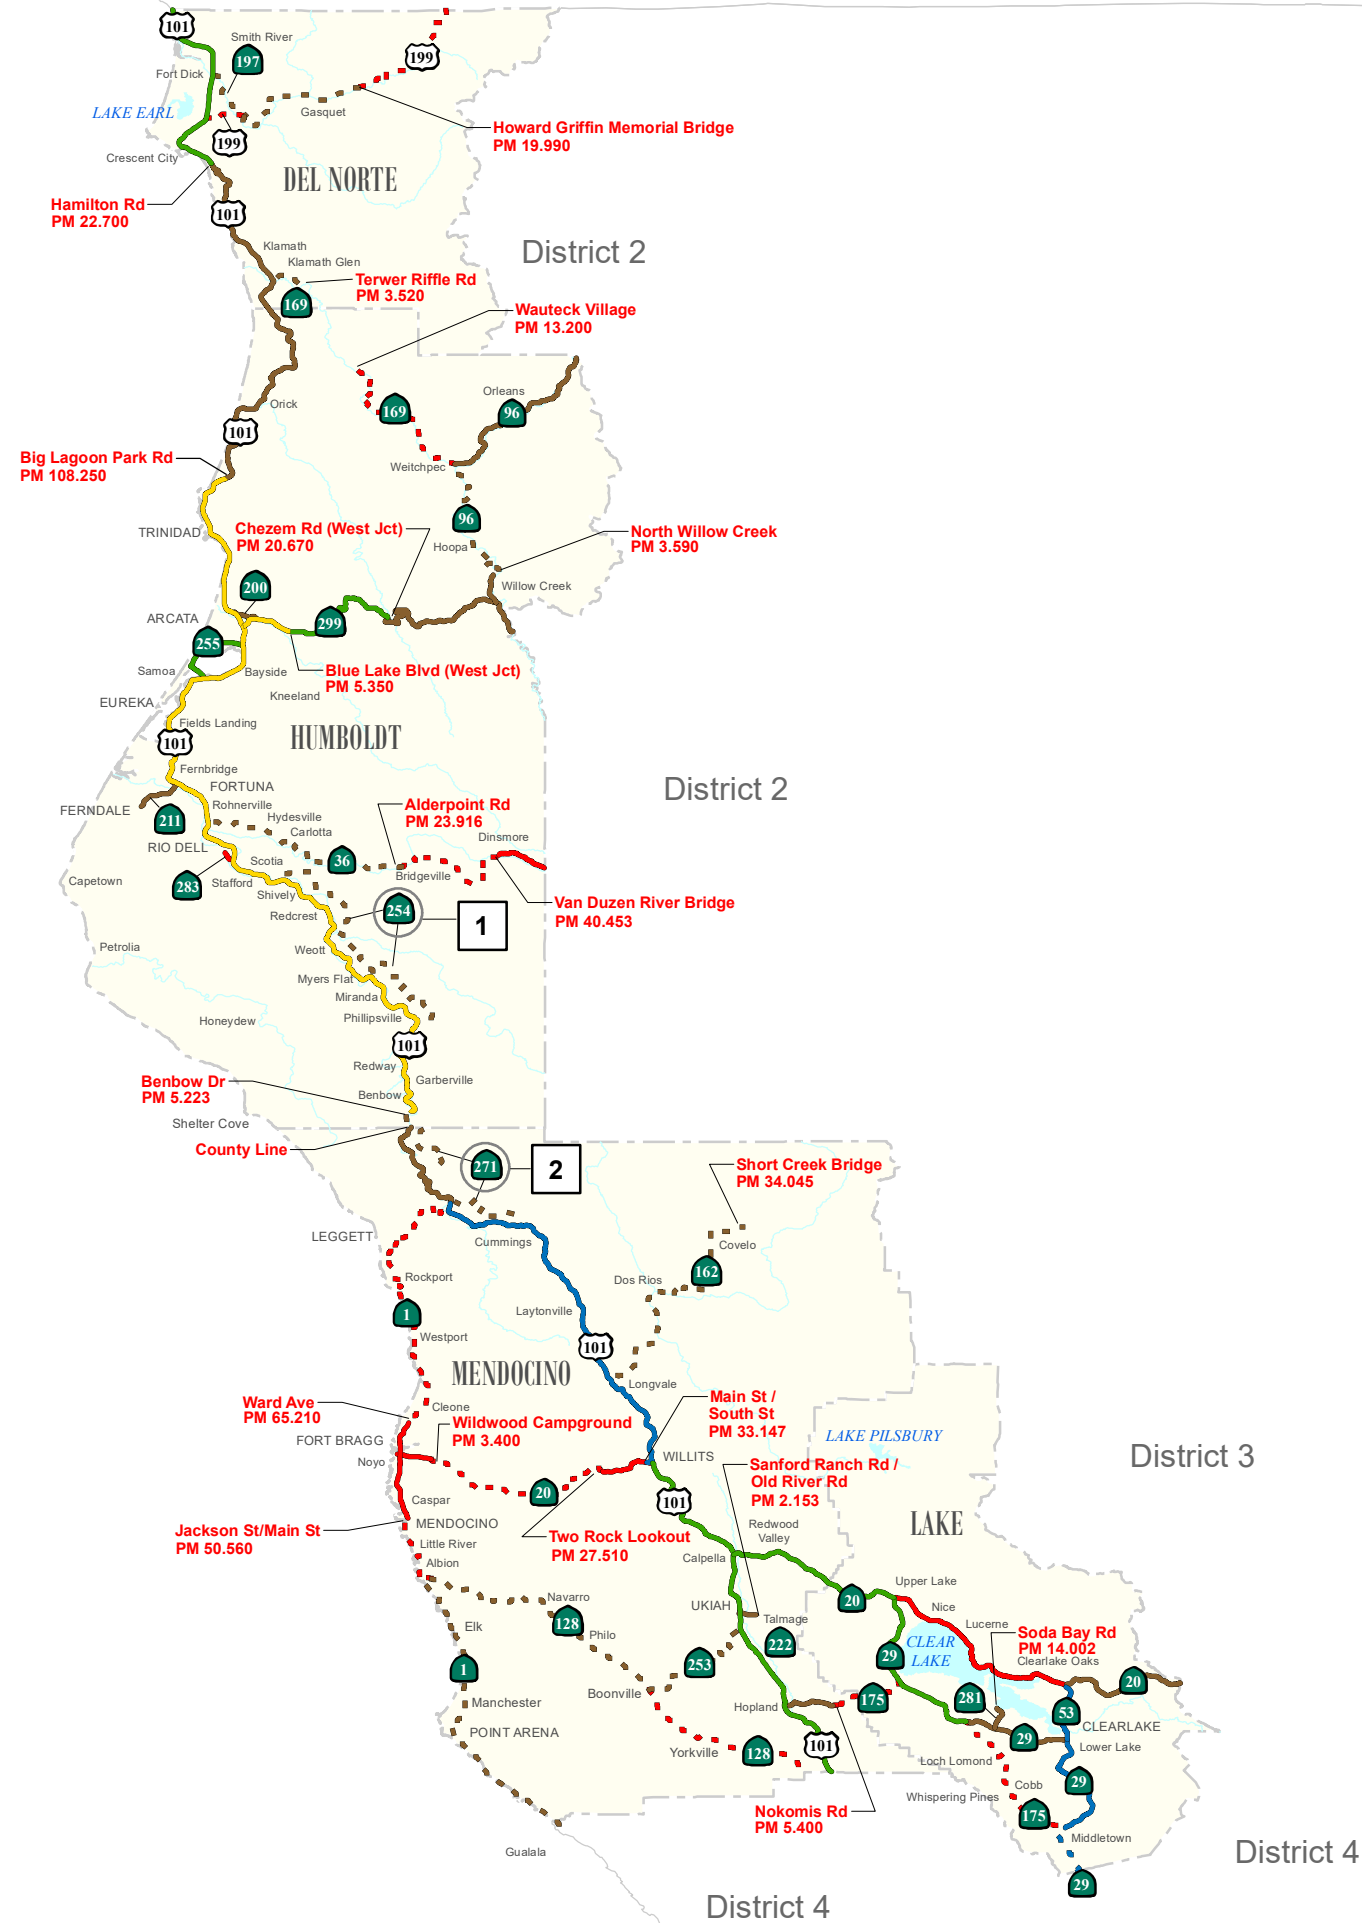

OREGON

PACIFIC OCEAN

California Department of Transportation, Transportation Permits Issuance Branch

SINGLE TRIP PERMIT PILOT CAR MAPS

DISTRICT 1

Map 1 of 12

Not to scale

See pilot car legend for escort requirements

June 2019

District 4