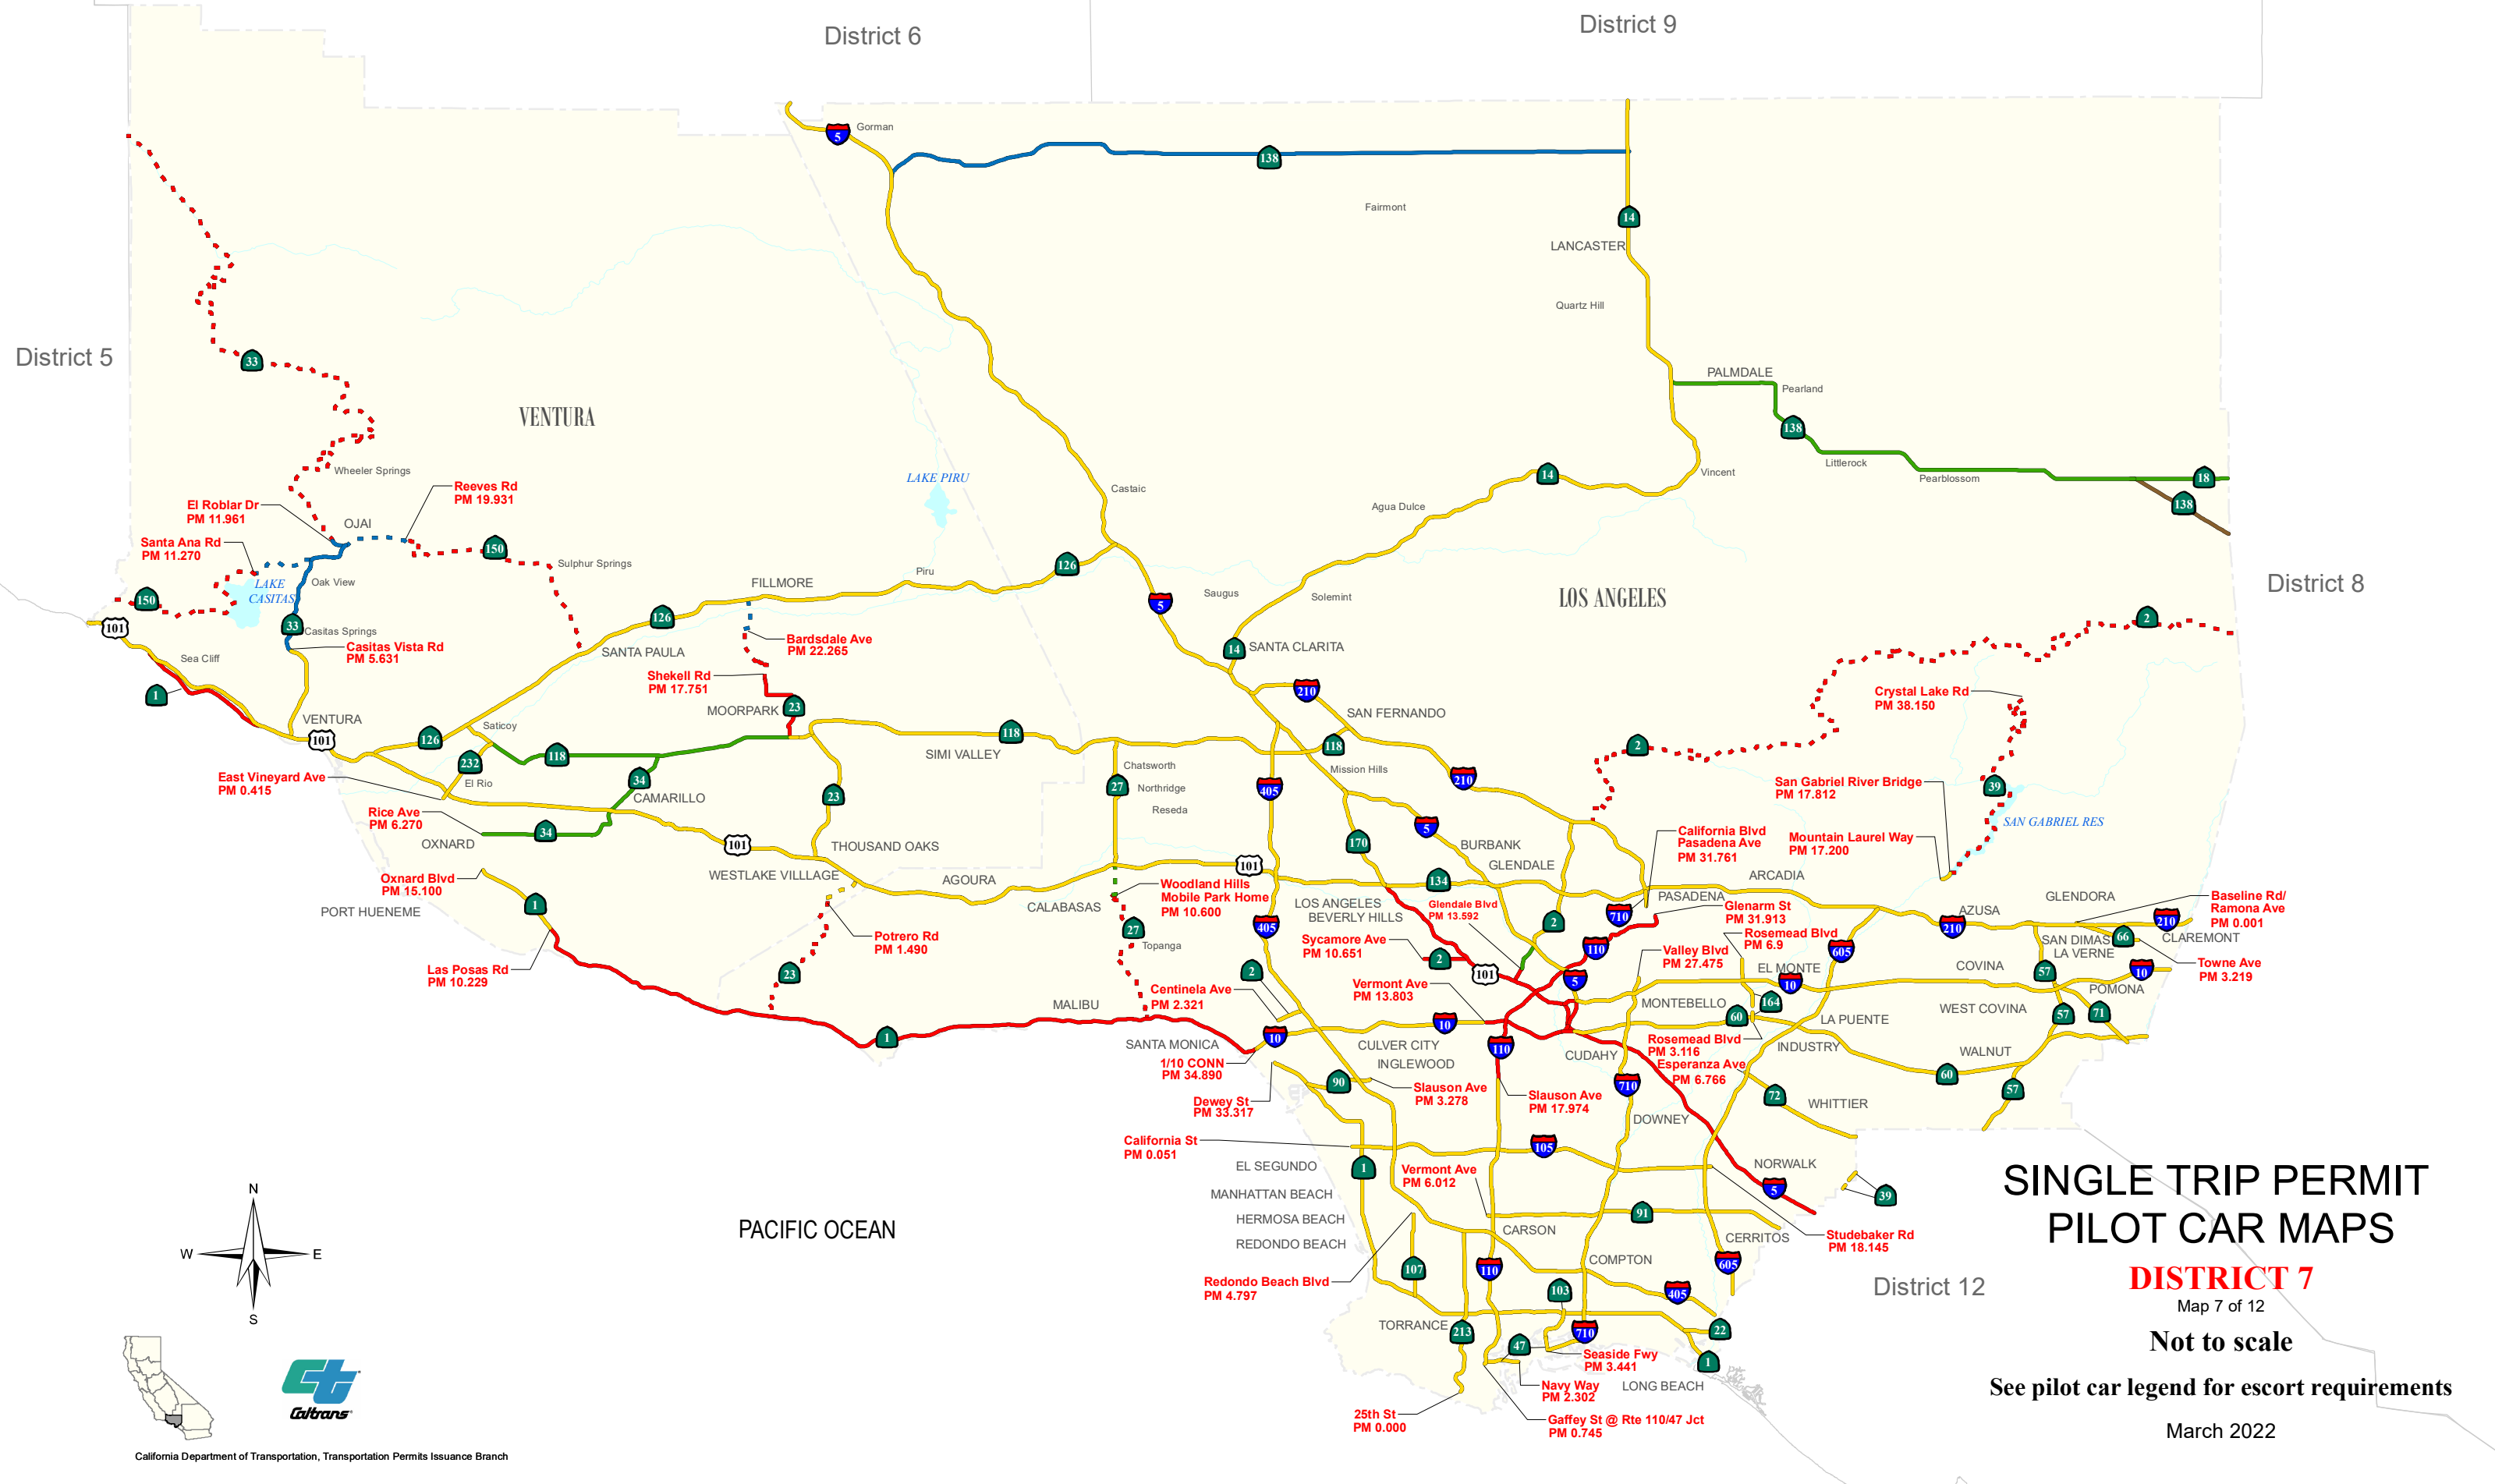

# SINGLE TRIP PERMIT PILOT CAR MAPS

# SINGLE TRIP PERMIT PILOT CAR MAPS

**DISTRICT 7**

Map 7 of 12

**Not to scale**

See pilot car legend for escort requirements

March 2022

District 10

Lee Vining  
Ranger Station  
PM 10.800