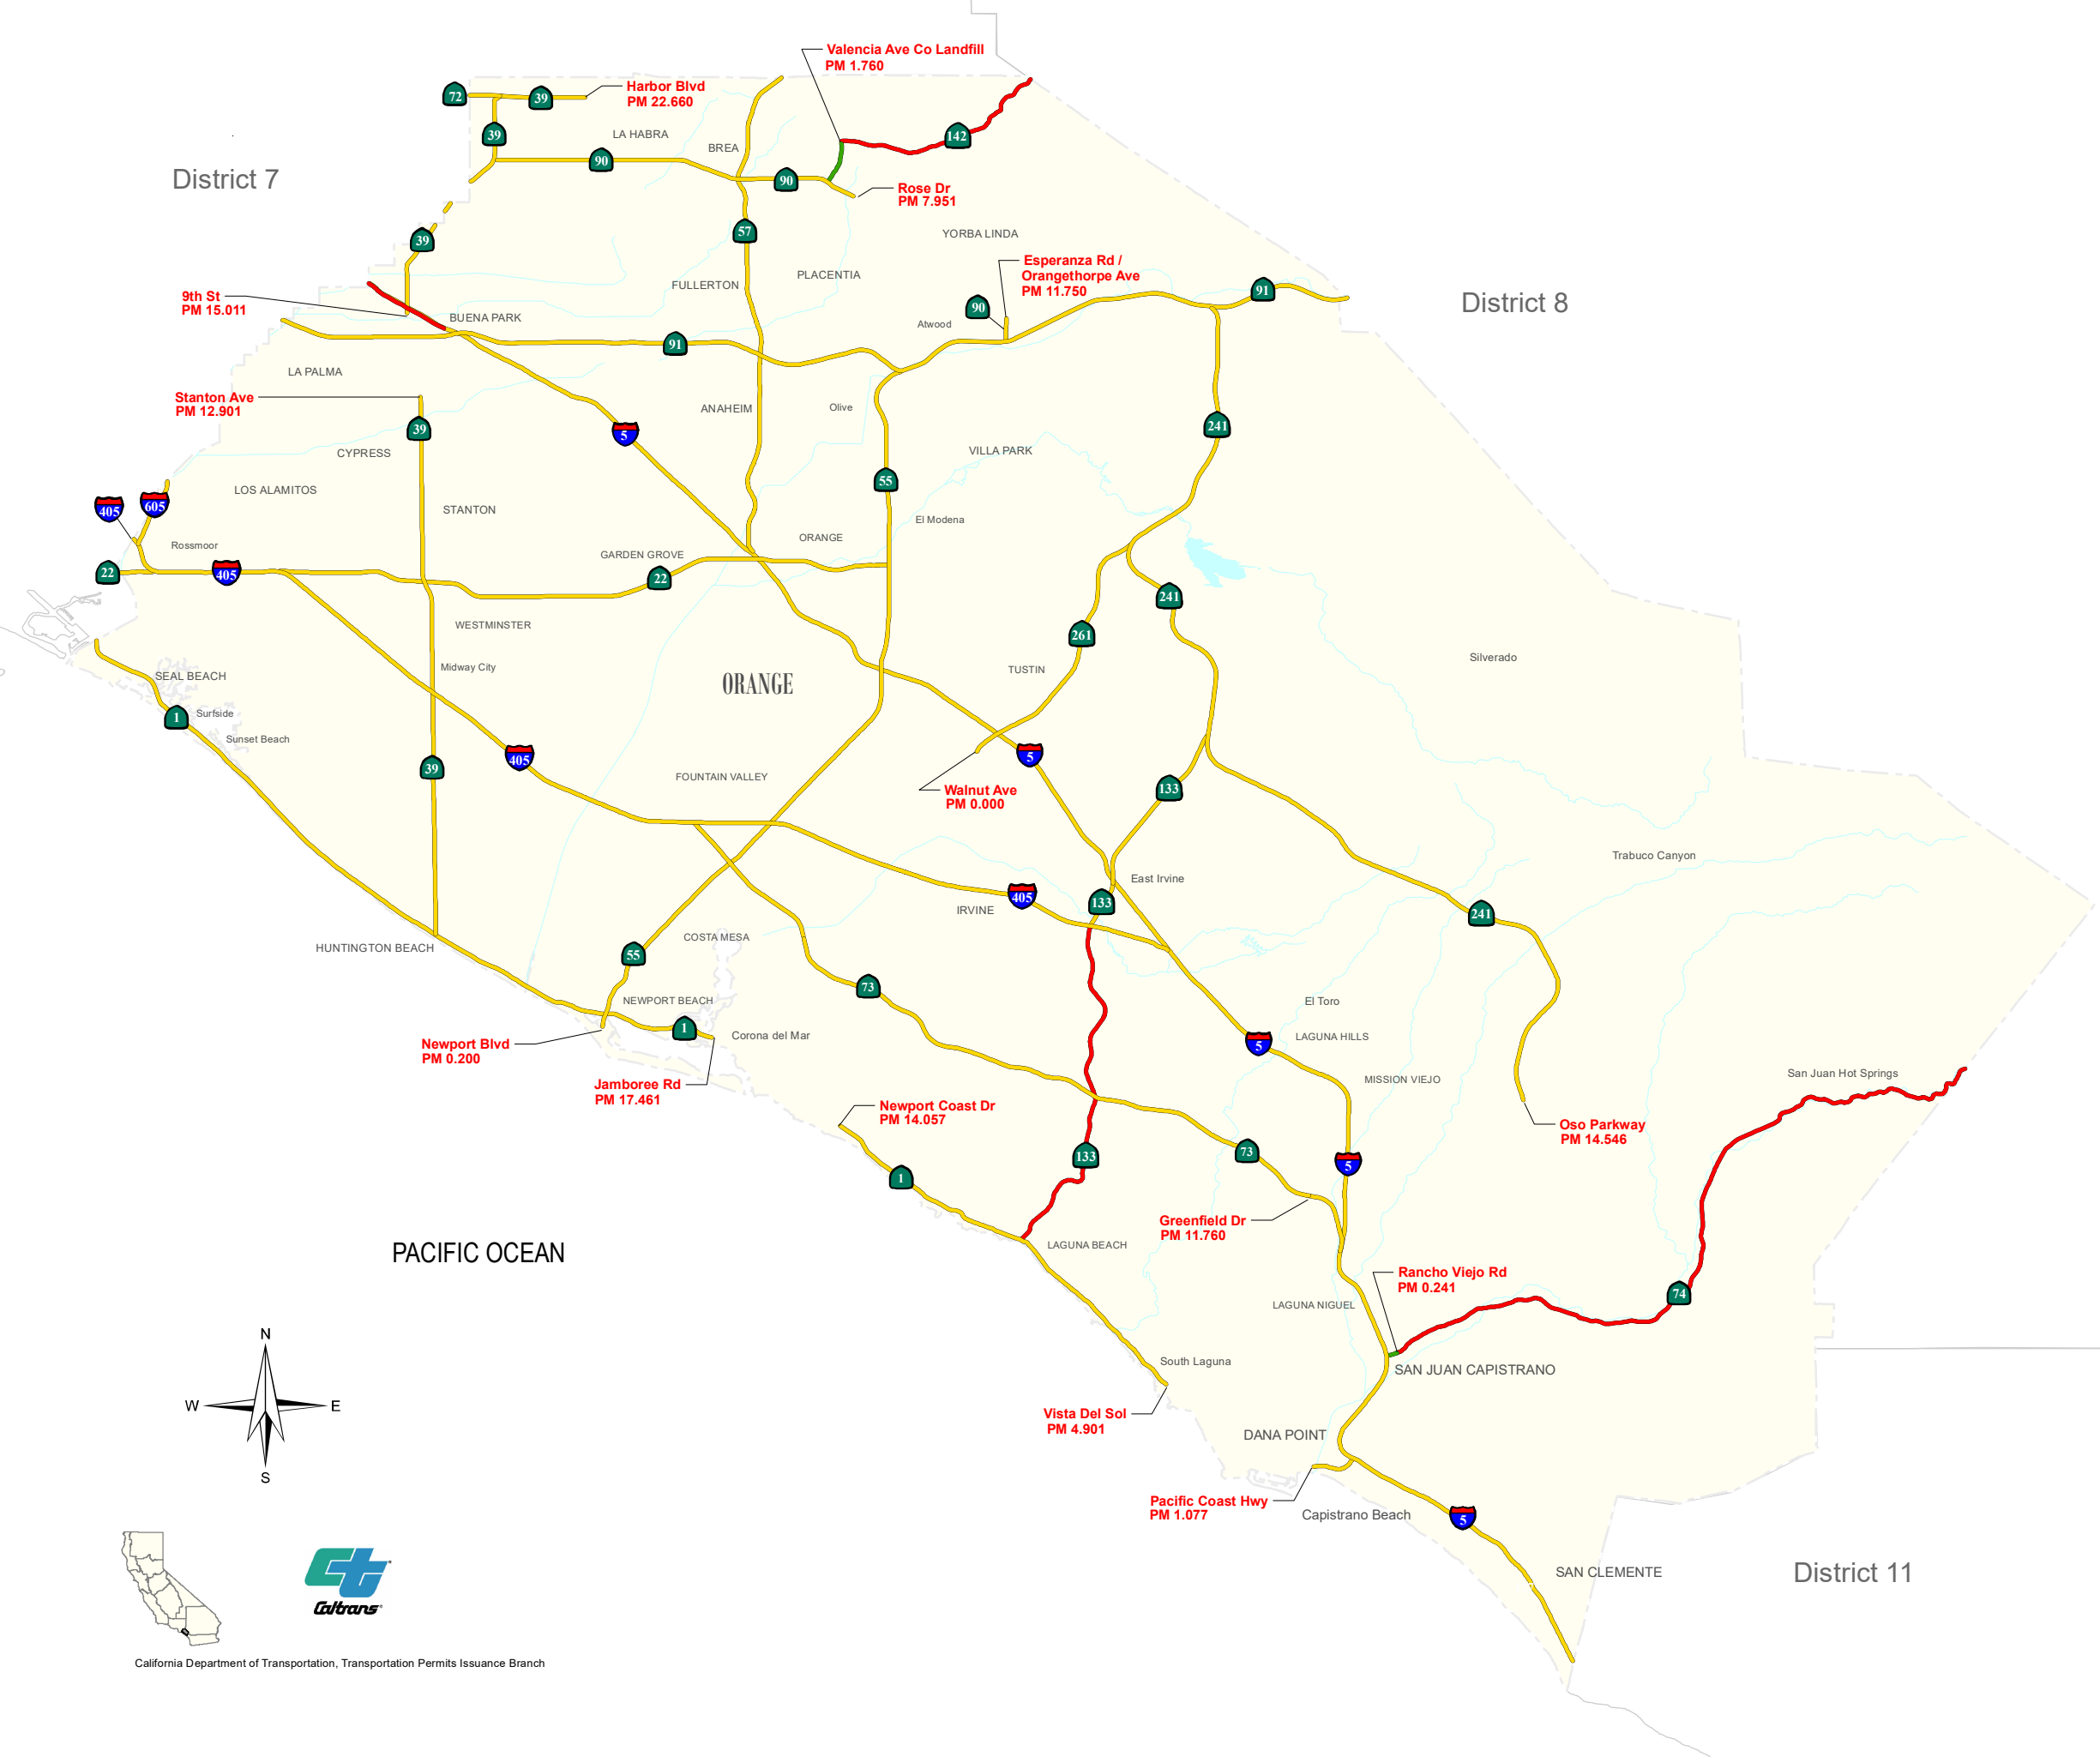

District 7

District 8

District 11

PACIFIC OCEAN

California Department of Transportation, Transportation Permits Issuance Branch

ANNUAL PERMIT PURPLE WEIGHT PILOT CAR MAPS

DISTRICT 12

Map 12 of 12

Not to scale

See pilot car legend for escort requirements

May 2019