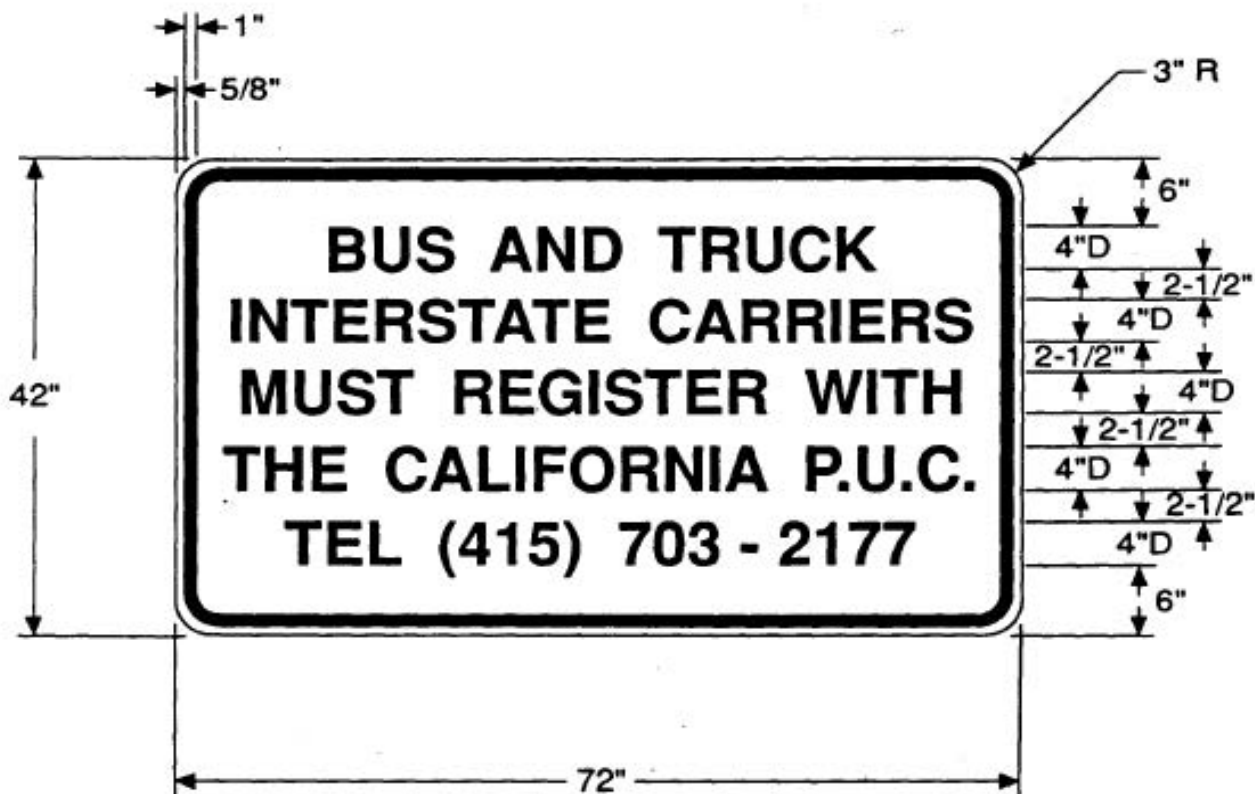

MUTCD NUMBER None

CODE SR44

COLOR
 BORDER & LEGEND - BLACK
 BACKGROUND - WHITE (REFLECTIVE)

- THE POLICY FOR INTENDED USAGE OF THIS SIGN IS SHOWN ON REVERSE SIDE -

PR Lauderdale
 DEPUTY CHIEF, DIVISION OF TRAFFIC OPERATIONS