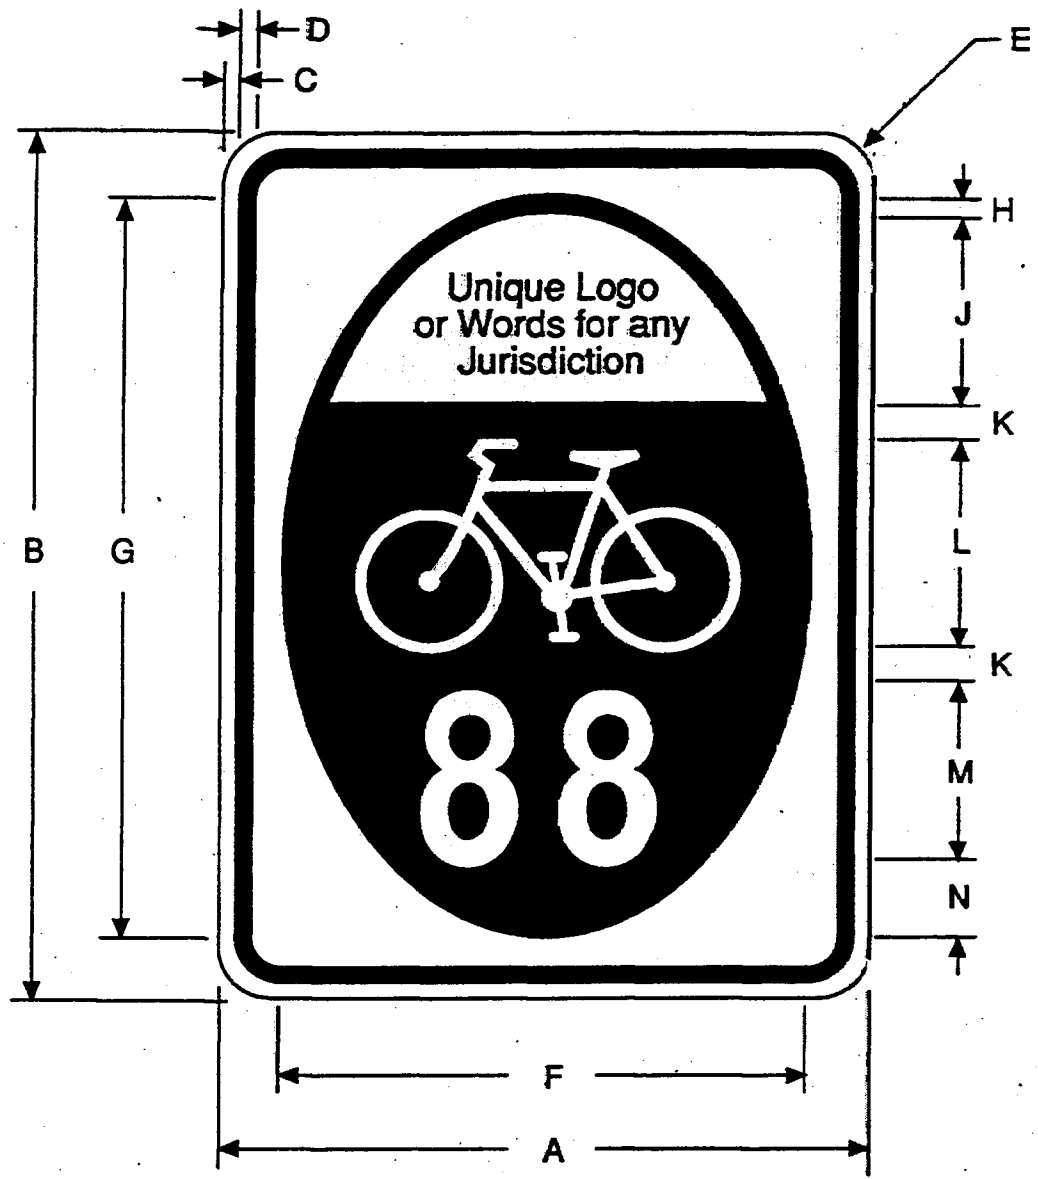

MUTCD NUMBER None

CODE SG45

SIGN SIZE	DIMENSIONS (INCHES)												
	A	B	C	D	E	F	G	H	J	K	L	M	N
12 x 18	12	18	1/4	1/4	1-1/2	10	16	1/4	4	3/4	4-1/2	4D	1-3/4
18 x 24	18	24	3/8	1/2	1-1/2	15	21	1/2	5	1	6	5D	2-1/2

COLORS
BORDER & LEGEND - GREEN (Reflective)
BACKGROUND - WHITE (Reflective)

- THE POLICY FOR INTENDED USAGE OF THIS SIGN IS SHOWN ON REVERSE SIDE -

[Signature]
 CHIEF, OFFICE OF SIGNS AND DELINEATION

4/23/96
 DATE