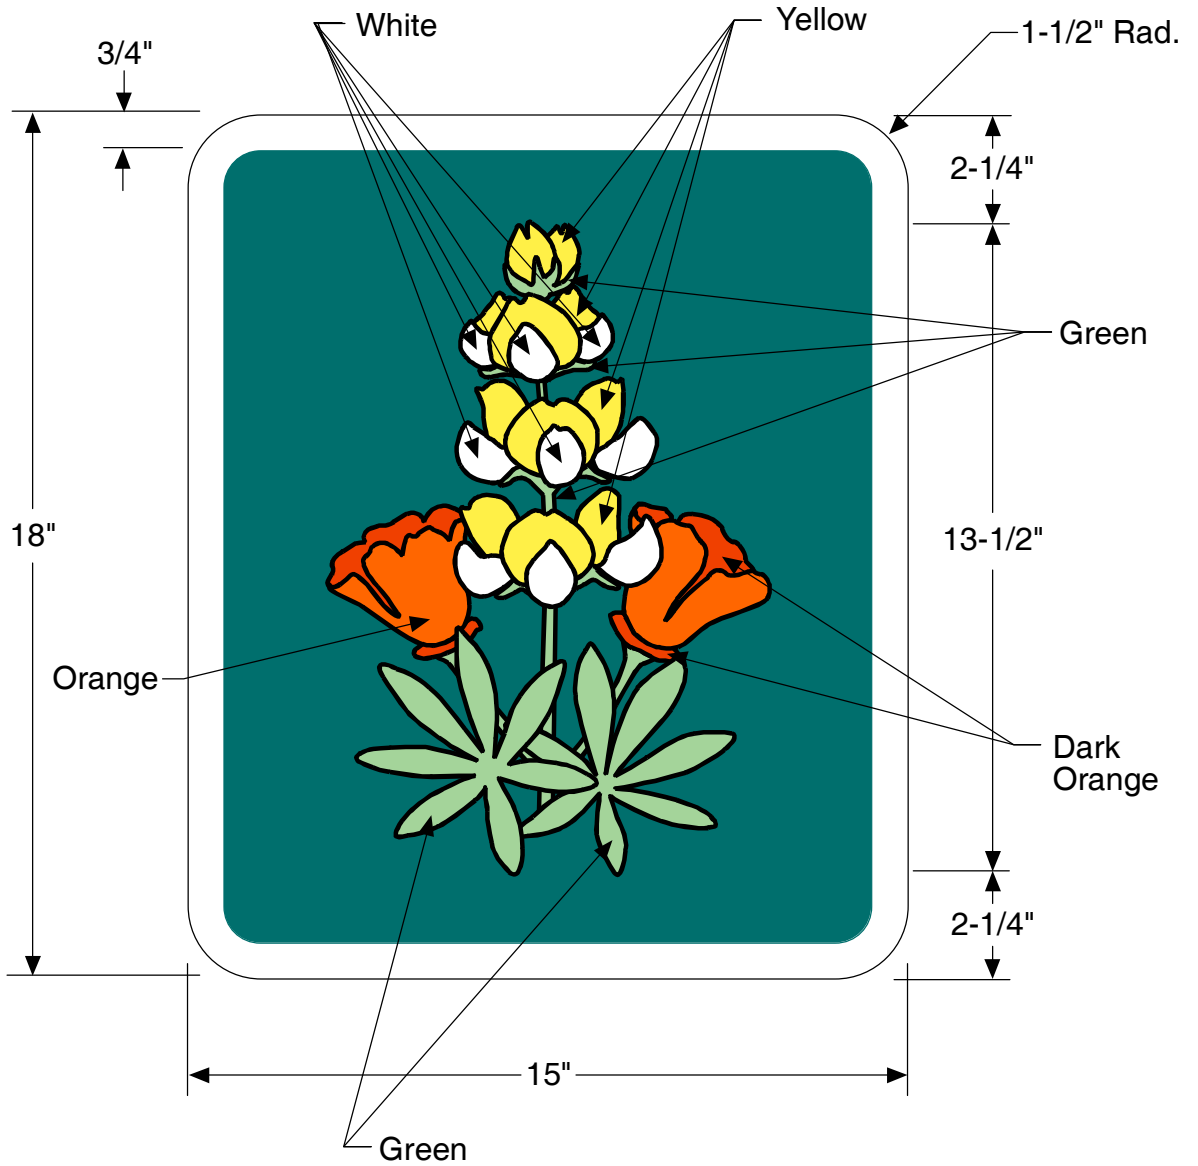

MUTCD NUMBER None

CODE S32-2 (CA)

- COLORS**
 BORDER - WHITE (REFLECTIVE)
 BACKGROUND - PANTONE 327C (REFLECTIVE)
 FIGURE OUTLINE - BLACK (NON-REFLECTIVE)
 YELLOW - PANTONE 114C (REFLECTIVE)
 DARK ORANGE - PANTONE 173C (REFLECTIVE)
 ORANGE - PANTONE 165C (REFLECTIVE)
 GREEN - PANTONE 360C (REFLECTIVE)

- THE POLICY FOR INTENDED USAGE OF THIS SIGN IS SHOWN ON REVERSE SIDE -

Gerry Meis
CHIEF, OFFICE OF SIGNS AND DELINEATION

2/10/99
DATE

REVISION

REVISION