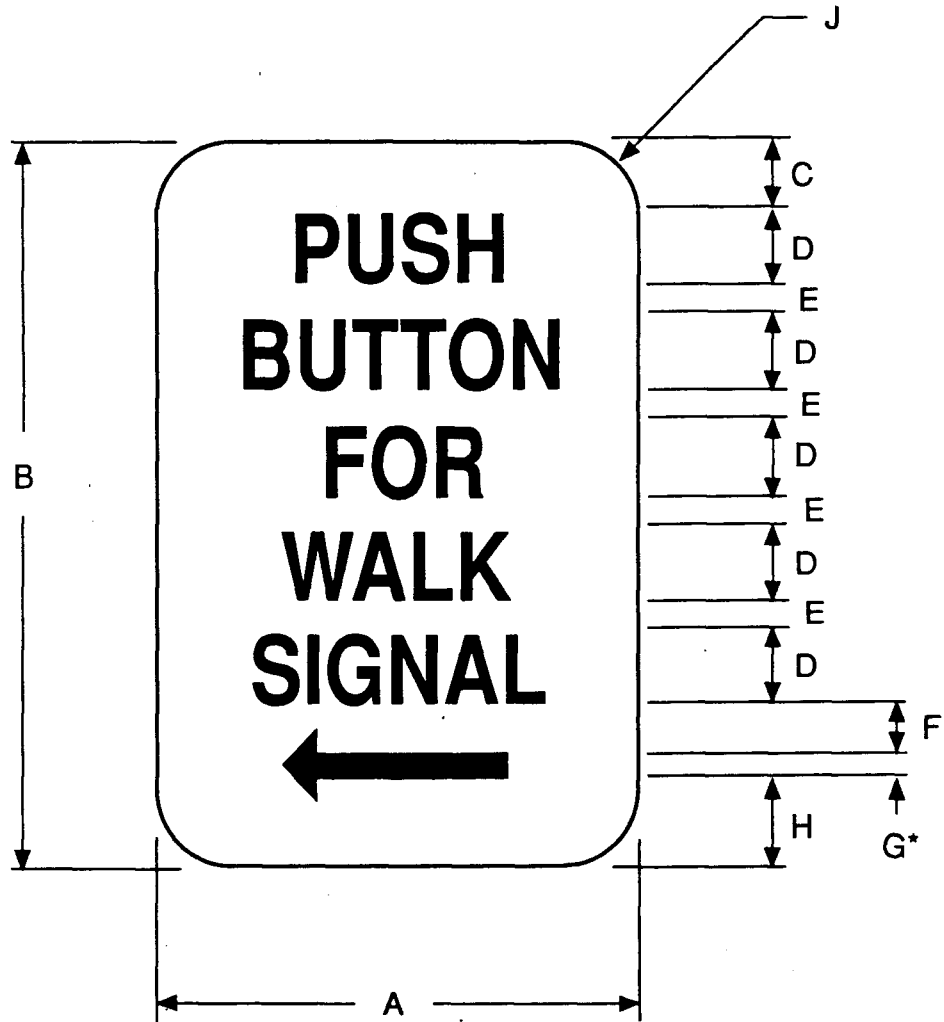

MUTCD NUMBER None

CODE R62A

*NOTE: Alternate Arrow Directions; Left, Right or Both.

SIGN	DIMENSIONS (INCHES)								
	A	B	C	D	E	F	G	H	J
STANDARD	5	7-1/2	3/4	3/4C	3/8	1/2	1/4	3/4	3/4
SPECIAL	5	7-3/4	7/8	3/4C	3/8	1/2	1/4	7/8	3/4
SPECIAL	9	12	1-1/4	1-1/8C	5/8	7/8	3/8	1-3/8	1

COLORS
 LEGEND - BLACK
 BACKGROUND - WHITE (Reflective)

- THE POLICY FOR INTENDED USAGE OF THIS SIGN IS SHOWN ON REVERSE SIDE -

MR Lavelle
 DEPUTY CHIEF, DIVISION OF TRAFFIC OPERATIONS

11-9-92
 DATE

6-20-94
 REVISION