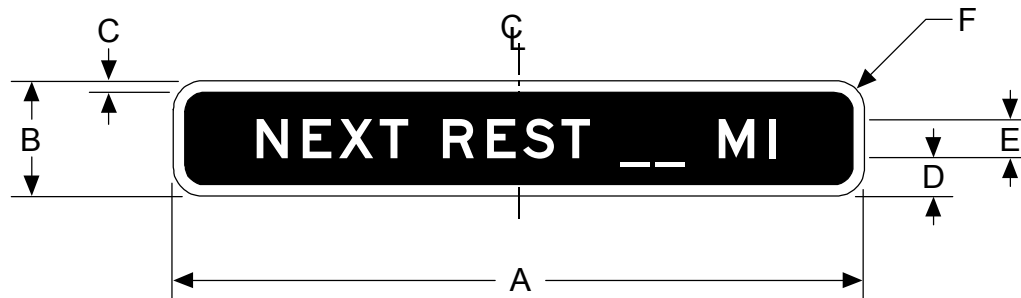

MUTCD NUMBER None

CODE G79A

SIGN SIZE (Inches)	DIMENSIONS (Inches)					
	A	B	C	D	E	F
72 x 12	72	12	1	4	4E	3
144 x 24	144	24	2	8	8E	6

SIGN SIZE (mm)	DIMENSIONS (Millimeters)					
	A	B	C	D	E	F
1829 x 305	1829	305	25	102	100E	76
3658 x 610	3658	610	51	203	200E	152

COLORS
BORDER & LEGEND - WHITE (REFLECTIVE)
BACKGROUND - BLUE (REFLECTIVE)

- THE POLICY FOR INTENDED USAGE OF THIS SIGN IS SHOWN ON REVERSE SIDE -

Gerry Kreis
 CHIEF, OFFICE OF SIGNS AND DELINEATION

4/15/05
 DATE