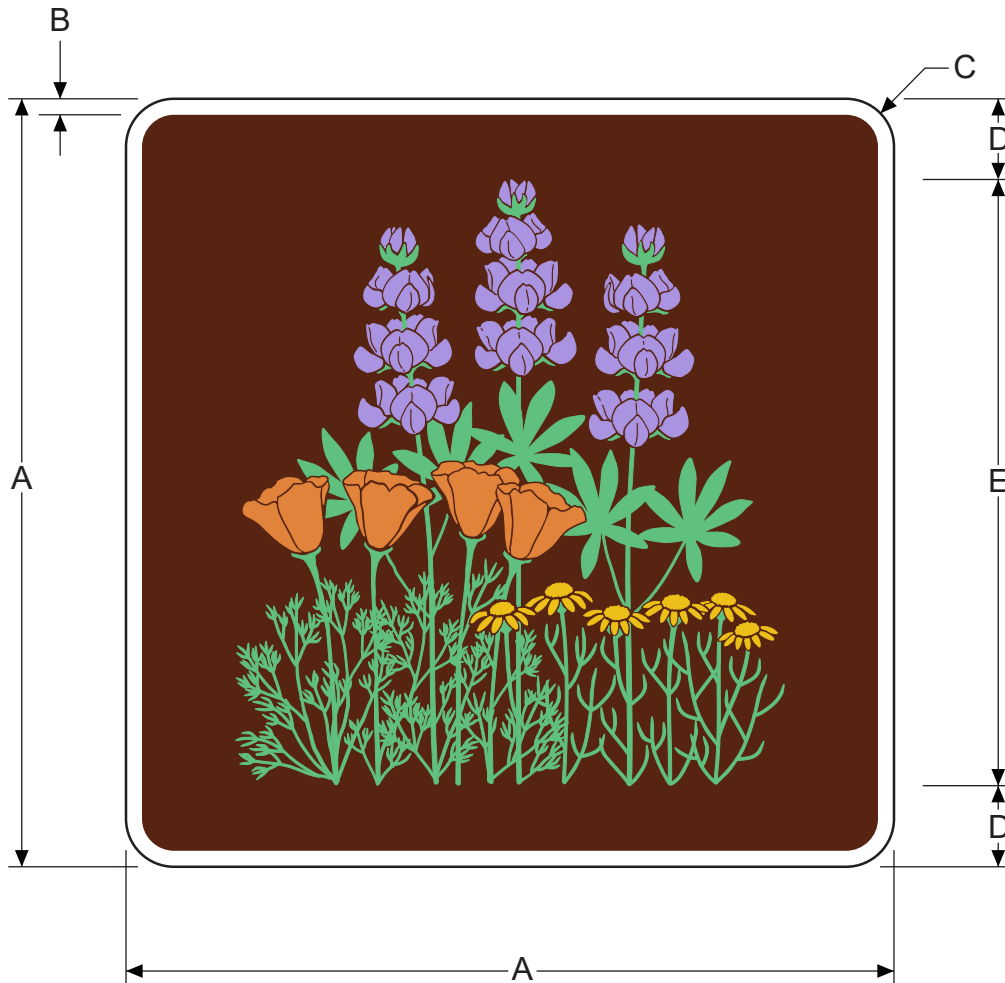

STATE OF CALIFORNIA - DEPARTMENT OF TRANSPORTATION

G200-82(CA)

ENGLISH UNITS

A	B	C	D	E
18	.5	1.5	2	14
24	.5	1.5	2.5	19
30	.75	1.875	3.25	23.5

COLORS: BACKGROUND - BROWN (RETROREFLECTIVE)
 BORDER - WHITE (RETROREFLECTIVE)
 SYMBOL - LAVENDER (PANTONE COLOR 264)(RETROREFLECTIVE)
 SYMBOL - ORANGE (PANTONE COLOR 157)(RETROREFLECTIVE)
 SYMBOL - GREEN (PANTONE COLOR 346)(RETROREFLECTIVE)
 SYMBOL - YELLOW (PANTONE COLOR 129)(RETROREFLECTIVE)