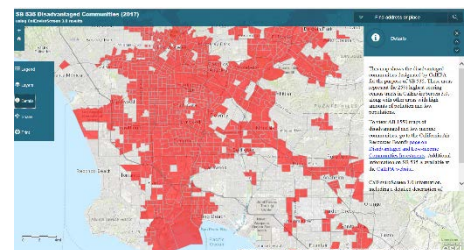

<https://www.arb.ca.gov/cc/capandtrade/auctionproceeds/fundingguidelines.htm>

California Climate Investments Home Page

<http://www.caclimateinvestments.ca.gov/>

Office of Environmental Health Hazard Assessment (OEHHA) Disadvantaged Communities Map

<http://oehha.maps.arcgis.com/apps/View/index.html>

California Air Resources Board (CARB) AB 1550 Map

<https://www.arb.ca.gov/cc/capandtrade/auctionproceeds/lowincomemapfull.htm>

California Senate District