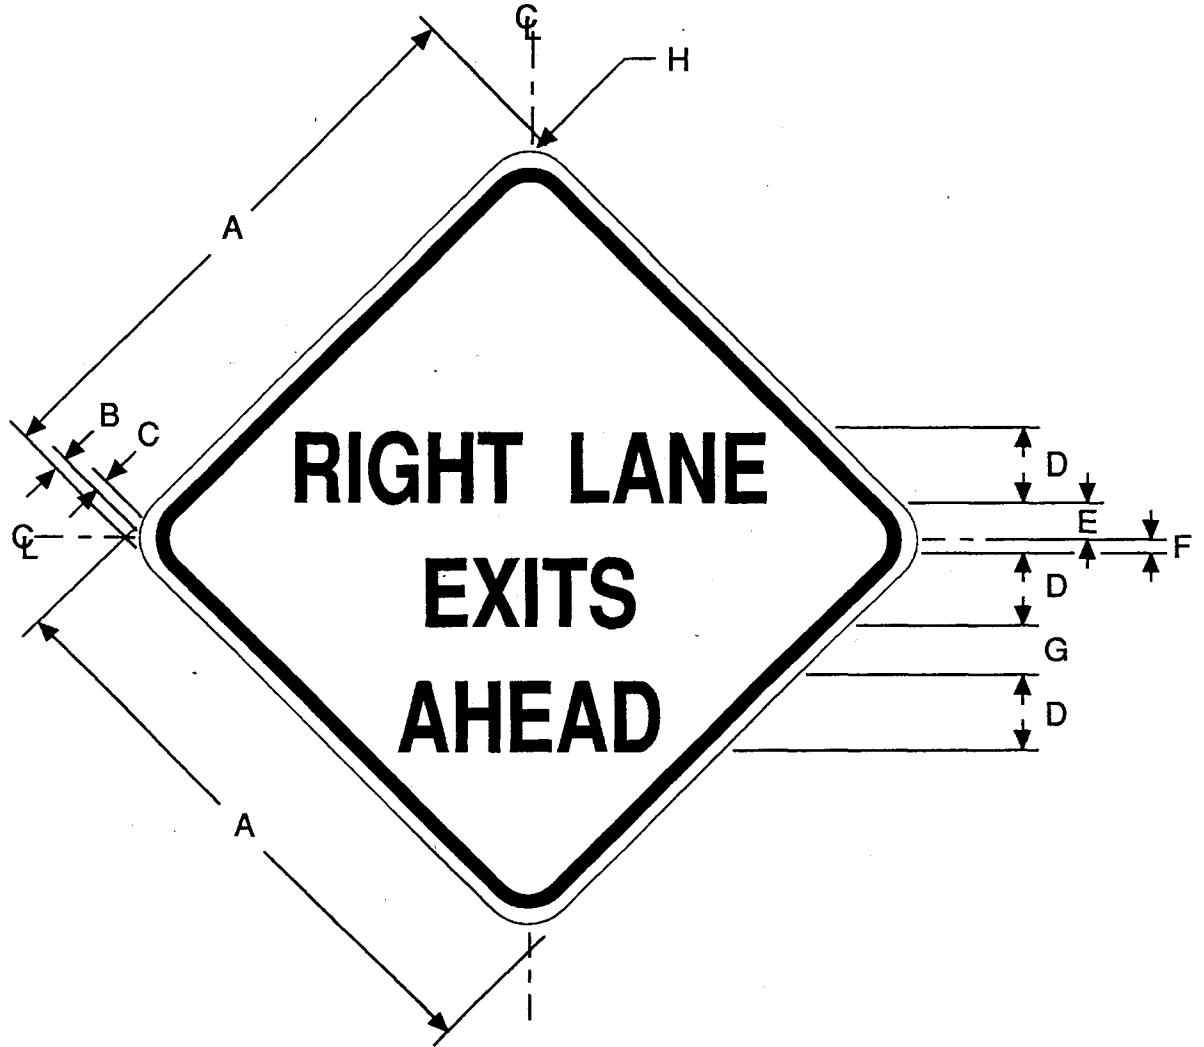

MUTCD NUMBER None

CODE W73  
Rt. or Lt.

Alternate Message, Line 1: LEFT

SIGN SIZE	DIMENSIONS (INCHES)							
	A	B	C	D	E	F	G	H
36 x 36	36	5/8	7/8	4C	2	1	3	2-1/4
48 x 48	48	3/4	1-1/4	6C	3	1	4	3
60 x 60	60	7/8	1-1/2	8C	3-1/2	1-1/2	5	3-3/4

**COLORS**  
LEGEND - BLACK (NON-REFLECTIVE)  
BACKGROUND - YELLOW (REFLECTIVE)

- THE POLICY FOR INTENDED USAGE OF THIS SIGN IS SHOWN ON REVERSE SIDE -

*W. J. Houston*  
CHIEF, OFFICE OF SIGNS AND DELINEATION